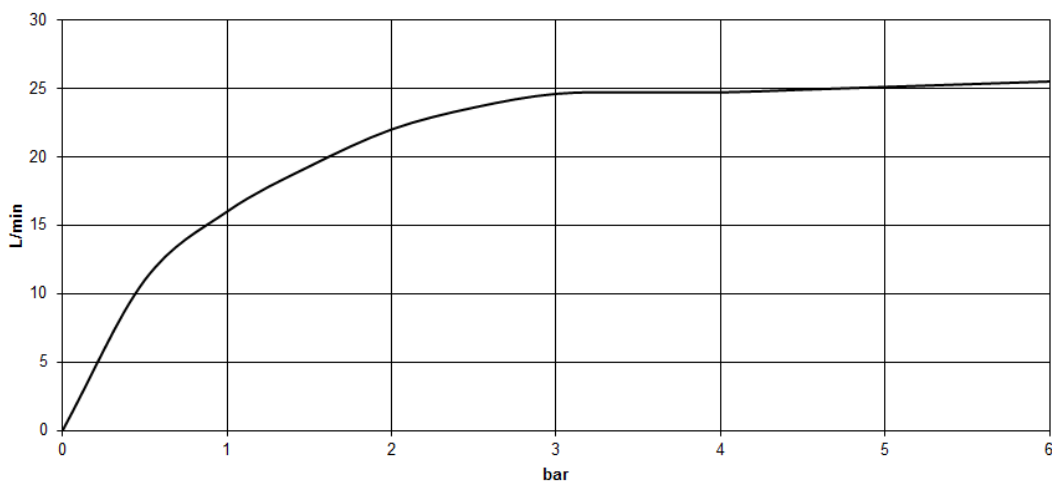

Bathtub - Meta

Single-lever tub mixer with standpipe for freestanding installation with hand shower set - black

Article number: 25 863 661-33

- 11-1/8" Projection
- 360° swiveling spout
- Spout: Round aerated stream
- Hand shower set: Standard spray
- Baton hand shower with descaling system
- Hand shower bracket
- Integrated diverter
- Total height 40-5/8" - 43-3/8"
- Lower body height 22-1/4" - 25"
- Height to aerator/spout outlet 35-3/8" - 38-1/8"
- Flanges Ø 5-3/8"
- Metal shower hose 49-1/4" with anti-twist device
- Water flow rate limited to max. 6.5 gpm
- Handshower flow rate max. 1.8 gpm
- Fittings group in compliance with DIN 4109: 1
- NOTE: Local building codes may require the use of an anti-scald device. Please refer to remote pressure balance valve (35 910 970 90)
- Internal backflow preventer.

Article number: 25 863 661-33

Dimensional drawing

All dimensions in mm / inch = mm x 0,0394

Flow rate chart

Bathtub - Meta

Single-lever tub mixer with standpipe for freestanding installation with hand shower set - black