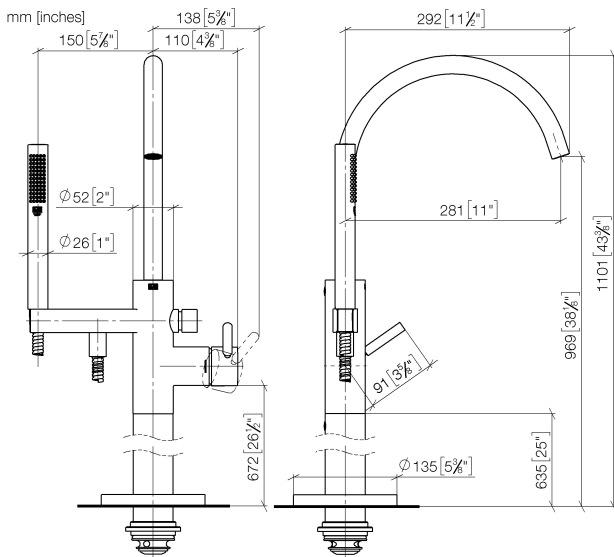

Bathtub - Meta

Single-lever tub mixer with standpipe for freestanding installation with hand shower set - black

Article number: 25 863 661-33

- 11-1/8" Projection
- 360° swiveling spout
- Spout: Round aerated stream
- Hand shower set: Standard spray
- Baton hand shower with descaling system
- Hand shower bracket
- Integrated diverter
- Total height 40-5/8" - 43-3/8"
- Lower body height 22-1/4" - 25"
- Height to aerator/spout outlet 35-3/8" - 38-1/8"
- Flanges Ø 5-3/8"
- Metal shower hose 49-1/4" with anti-twist device
- Water flow rate limited to max. 6.5 gpm
- Handshower flow rate max. 1.8 gpm
- Fittings group in compliance with DIN 4109: 1
- NOTE: Local building codes may require the use of an anti-scald device. Please refer to remote pressure balance valve (35 910 970 90)
- Internal backflow preventer.

Article number: 25 863 661-33

Dimensional drawing

All dimensions in mm / inch = mm x 0,0394

Flow rate chart

Bathtub - Meta

Single-lever tub mixer with standpipe for freestanding installation with hand shower set - black

NO IMAGE

AVAILABLE

35 949 970-90 0010

Floor mounting rough set -

Bathtub - Meta

Single-lever tub mixer with standpipe for freestanding installation with hand shower set - black

Article number: 25 863 661-33