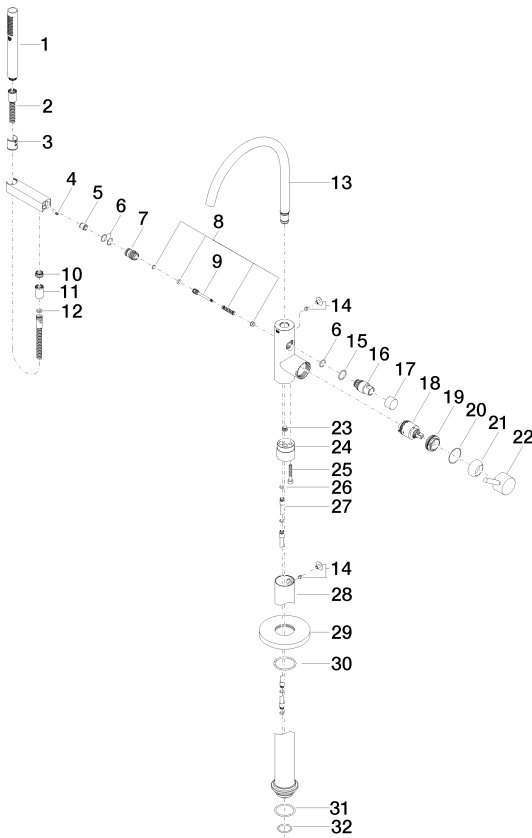

Bathtub - Meta

Single-lever tub mixer with standpipe for freestanding installation with hand shower set - black

Article number: 25 863 661-33

Spare parts list

Number	Item Number	Designation	Number of units
1	28 013 979-33 0010	Baton hand shower - black matte	1
2	09 30 02 072-33	Metal shower hose 1/2" x 3/8" x 49-1/4" - black matte	1
3	09 18 40 118 90	sleeve	1
4	09 31 11 058 90	pin	1
5	09 23 01 141 90	back-flow preventer	1
6	09 14 10 010 90	seal	3
7	09 24 03 153 20-33	nipple	1
8	90 16 02 023 00 90	spring	1
9	09 31 09 102 20-33	pull-rod	1
10	09 24 03 069 90	nipple	1
11	09 21 02 069-33	cover	1
12	09 14 20 026 90	seal	1
13	90 28 22 327 01-33	spout	1
14	04 31 20 036 00 90	plug	2
15	09 14 10 112 90	seal	1
16	09 21 34 081 20-33	nipple	1
17	09 20 88 002-33	handle	1
18	90 15 05 039 00 90	cartridge	1
19	09 24 04 298 90	nut	1
20	09 14 10 037 90	seal	1
21	09 28 30 036-33	cover	1
22	90 20 66 005 00-33	handle	1
23	04 31 20 039 10 90	plug	1
24	09 24 03 152 20-33	adaptor	1
25	09 30 30 111 90	screw	1
26	09 14 10 139 90	seal	2
27	04 28 22 025 00 90	connection	2
28	04 28 22 030 00-33	pipe	1
29	09 27 88 007-33	rosette	1
30	09 14 10 129 90	seal	1
31	09 14 10 084 90	seal	1
32	09 14 10 018 90	seal	1