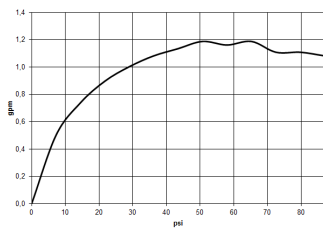

Sink - Tara.

Three-hole lavatory mixer with drain - platinum

Article number: 20 710 882-08 0010

Dimensional drawing

All dimensions in mm / inch = mm x 0,0394

Flow rate chart

Sink - Tara.

Three-hole lavatory mixer with drain - platinum