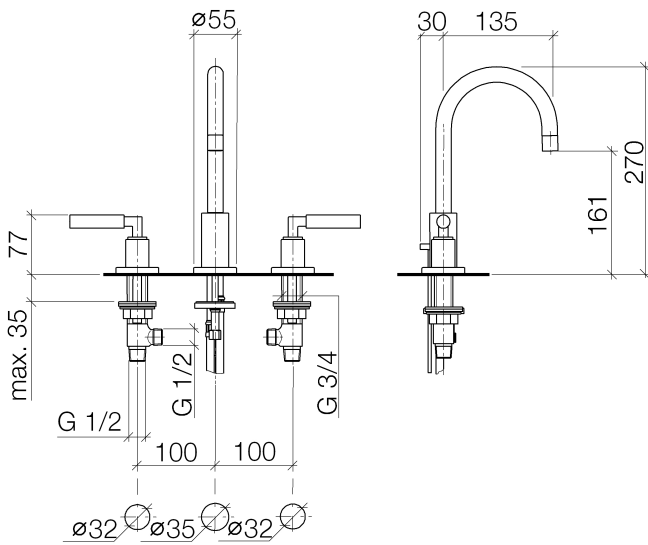

Sink - Tara.

Three-hole lavatory mixer with drain - platinum

Article number: 20 710 882-08 0010

- 5-3/8" Projection
- US drain with overflow
- Swiveling spout 360°
- Round aerated stream
- Total height 10-5/8"
- Height to aerator/spout outlet 6-3/8"
- Valve hole diameter 1-1/4"
- Spout hole diameter 1-3/8"
- Flange diameter 2-1/8"
- Water flow rate limited to max. 1.2 gpm
- lead-free

Sink - Tara.

Three-hole lavatory mixer with drain - platinum

Article number: 20 710 882-08 0010

Dimensional drawing

All dimensions in mm / inch = mm x 0,0394

Flow rate chart

Sink - Tara.

Three-hole lavatory mixer with drain - platinum

Sink - Tara.

Three-hole lavatory mixer with drain - platinum

Article number: 20 710 882-08 0010

Spare parts list

Number	Item Number	Designation	Number of units
1	90 28 22 217 02-08	spout	1
2	90 23 01 028 04-08	aerator	1
3	09 30 30 057 90	screw	1
4	09 11 10 087 10-08	connection	1
5	04 20 89 030 80-08	pull-rod	1
6	09 28 10 133-08	ring	1
7	90 17 11 040 51 90	side panel	1
8	04 30 04 064 00 90	hose	2
9	09 14 05 047 90	seal	1
10	04 30 11 038 00 90	fixing set	1
11	09 31 11 011 90	pin	1
12	04 20 88 052 00-08	handle	2
13	04 18 20 022 00-08	angle	2
14	09 20 88 052-08	handle	2
15	90 12 12 007 00-08	base	2
16	09 30 11 029 90	disc	2
17	09 30 30 075 90	screw	2
18	09 21 02 140-08	sleeve	2
19	09 27 89 105-08	rosette	2
20	09 14 10 043 90	seal	2
21	90 17 11 040 50 90	side panel	1
22	04 23 30 040 00-08	threaded connector	2
23	04 11 01 023 00-08	Drain 1 1/4" - platinum	1