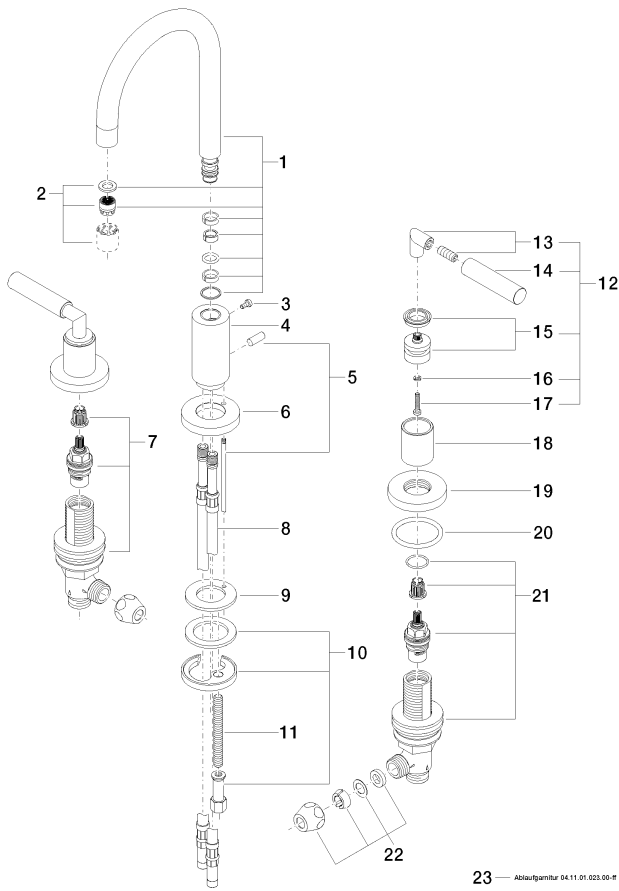

Sink - Tara.

Three-hole lavatory mixer with drain - platinum

Article number: 20 710 882-08 0010

- 5-3/8" Projection
- US drain with overflow
- Swiveling spout 360°
- Round aerated stream
- Total height 10-5/8"
- Height to aerator/spout outlet 6-3/8"
- Valve hole diameter 1-1/4"
- Spout hole diameter 1-3/8"
- Flange diameter 2-1/8"
- Water flow rate limited to max. 1.2 gpm
- lead-free

Sink - Tara.

Three-hole lavatory mixer with drain - platinum

Article number: 20 710 882-08 0010

Dimensional drawing

All dimensions in mm / inch = mm x 0,0394

Flow rate chart

Sink - Tara.

Three-hole lavatory mixer with drain - platinum

Sink - Tara.

Three-hole lavatory mixer with drain - platinum

Article number: 20 710 882-08 0010

Spare parts list

Number	Item Number	Designation	Number of units
1	90 28 22 217 02-08	spout	1
2	90 23 01 028 04-08	aerator	1
3	09 30 30 057 90	screw	1
4	09 11 10 087 10-08	connection	1
5	04 20 89 030 80-08	pull-rod	1
6	09 28 10 133-08	ring	1
7	90 17 11 040 51 90	side panel	1
8	04 30 04 064 00 90	hose	2
9	09 14 05 047 90	seal	1
10	04 30 11 038 00 90	fixing set	1
11	09 31 11 011 90	pin	1
12	04 20 88 052 00-08	handle	2
13	04 18 20 022 00-08	angle	2
14	09 20 88 052-08	handle	2
15	90 12 12 007 00-08	base	2
16	09 30 11 029 90	disc	2
17	09 30 30 075 90	screw	2
18	09 21 02 140-08	sleeve	2
19	09 27 89 105-08	rosette	2
20	09 14 10 043 90	seal	2
21	90 17 11 040 50 90	side panel	1
22	04 23 30 040 00-08	threaded connector	2
23	04 11 01 023 00-08	Drain 1 1/4" - platinum	1