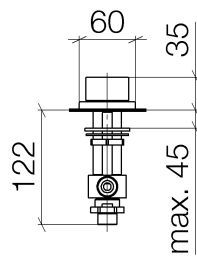

## Bathtub - CL.1

Deck valve counter-clockwise closing hot - polished chrome

Article number: 20 004 706-00

- 1-1/4" hole diameter
- Flange 2-3/8" x 1-7/8"
- Fittings group in compliance with DIN 4109: 1
- (ADA)

## Dimensional drawing

All dimensions in mm / inch = mm x 0,0394

Bathtub - CL.1

Deck valve counter-clockwise closing hot - polished chrome

Article number: 20 004 706-00

## Bathtub - CL.1

Deck valve counter-clockwise closing hot - polished chrome

Article number: 20 004 706-00

### Spare parts list

Number	Item Number	Designation	Number of units
1	90 20 70 051 07-00	handle ( hot )	1
2	04 17 11 045 52 90	side panel	1
3	90 90 03 152 00 90	top	1
4	04 23 10 032 78 90	fixing set	1
5	04 17 11 023 10 90	distributor	1
6	04 23 30 040 00-00	threaded connector	1
7	09 30 11 059 90	disc	1
8	09 23 10 012 90	nut	1