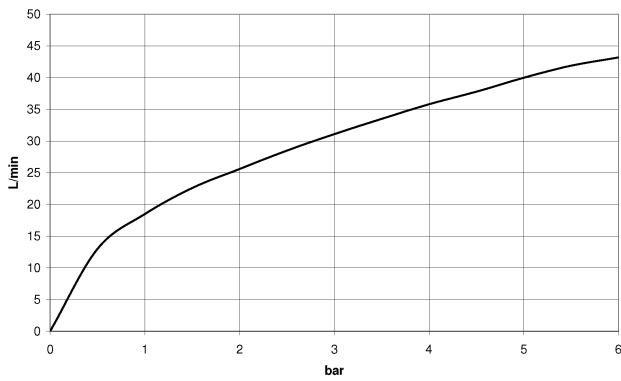

## Dimensional drawing

All dimensions in mm / inch = mm x 0,0394

Bathtub - CL.1

Deck valve counter-clockwise closing hot - polished chrome

Article number: 20 004 706-00

### Flow rate chart