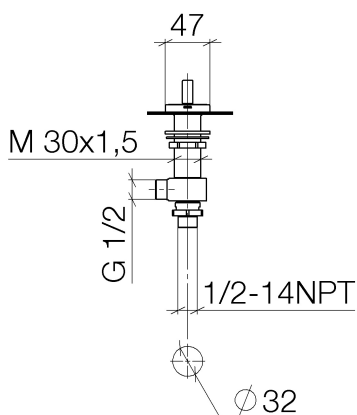

## Bathtub - CL.1

Deck valve counter-clockwise closing hot - polished chrome

Article number: 20 004 706-00

- 1-1/4" hole diameter
- Flange 2-3/8" x 1-7/8"
- Fittings group in compliance with DIN 4109: 1
- (ADA)

## Dimensional drawing

All dimensions in mm / inch = mm x 0,0394

Bathtub - CL.1

Deck valve counter-clockwise closing hot - polished chrome

Article number: 20 004 706-00

## Bathtub - CL.1

Deck valve counter-clockwise closing hot - polished chrome

Article number: 20 004 706-00

### Spare parts list

Number	Item Number	Designation	Number of units
1	90 20 70 051 07-00	handle ( hot )	1
2	04 17 11 045 52 90	side panel	1
3	90 90 03 152 00 90	top	1
4	04 23 10 032 78 90	fixing set	1
5	04 17 11 023 10 90	distributor	1
6	04 23 30 040 00-00	threaded connector	1
7	09 30 11 059 90	disc	1
8	09 23 10 012 90	nut	1