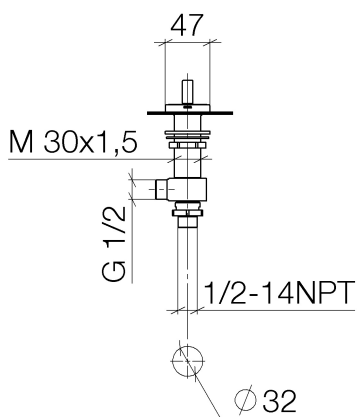

Bathtub - CL.1

Deck valve clockwise-closing cold - polished chrome

Article number: 20 004 705-00

- 1-1/4" hole diameter
- Flange 2-3/8" x 1-7/8"
- Fittings group in compliance with DIN 4109: 1
- (ADA)

polished chrome

Dimensional drawing

All dimensions in mm / inch = mm x 0,0394

Bathtub - CL.1
Deck valve clockwise-closing cold - polished chrome
Article number: 20 004 705-00

Flow rate chart

Bathtub - CL.1

Deck valve clockwise-closing cold - polished chrome

Spare parts list

Number	Item Number	Designation	Number of units
1	90 20 70 051 06-00	handle (cold)	1
2	04 17 11 045 53 90	side panel	1
3	90 90 03 153 00 90	top	1
4	04 23 10 032 78 90	fixing set	1
5	04 17 11 023 10 90	distributor	1
6	04 23 30 040 00-00	threaded connector	1
7	09 30 11 059 90	disc	1
8	09 23 10 012 90	nut	1