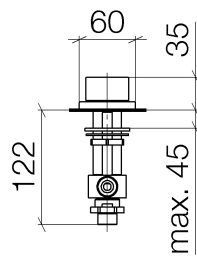

Bathtub - CL.1

Deck valve clockwise-closing cold - polished chrome

Article number: 20 004 705-00

- 1-1/4" hole diameter
- Flange 2-3/8" x 1-7/8"
- Fittings group in compliance with DIN 4109: 1
- (ADA)

polished chrome

Dimensional drawing

All dimensions in mm / inch = mm x 0,0394

Bathtub - CL.1
Deck valve clockwise-closing cold - polished chrome
Article number: 20 004 705-00

Flow rate chart

Bathtub - CL.1

Deck valve clockwise-closing cold - polished chrome

Spare parts list

Number	Item Number	Designation	Number of units
1	90 20 70 051 06-00	handle (cold)	1
2	04 17 11 045 53 90	side panel	1
3	90 90 03 153 00 90	top	1
4	04 23 10 032 78 90	fixing set	1
5	04 17 11 023 10 90	distributor	1
6	04 23 30 040 00-00	threaded connector	1
7	09 30 11 059 90	disc	1
8	09 23 10 012 90	nut	1