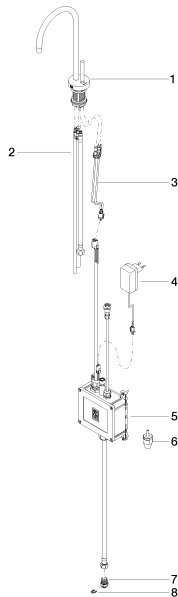

Kitchen - Tara Classic  
HOT & COLD WATER DISPENSER - platinum matte  
Article number: 17 861 888-06

- 5-3/4" Projection
- Rigid, thermally insulated spout
- Laminar stream
- Total height 11-3/8"
- 7-1/8" height to aerator/spout outlet
- 1-3/8" hole diameter
- Provides filtered, hot water, 199°F max. temperature
- Provides filtered, cold water (not chilled)
- Water flow rate limited to max. 0.5 gpm
- control unit for wall assembly (5-3/8" x 6-1/4" x 2-3/8")
- electronic valve
- plug-in power supply, 100-230 V, 50-60 Hz, 18 W, incl. country-specific adaptor set
- lead-free
- One lever for hot and cold water
- Fittings group in compliance with DIN 4109: 1
- (ADA)
- Compatible with Insinkerator® hot water tank HWT300-F2000S. Tank and filter not supplied from Dornbracht. More information on tank and filter at [www.insinkerator.com](http://www.insinkerator.com).
- In addition, the installation must be above a kitchen sink.
- We recommend replacing the filter cartridge every six months. Please see the installation manual for more information.
- Specification and technical data sheets can be found on [www.dornbracht.com/professional](http://www.dornbracht.com/professional)

### Dimensional drawing

All dimensions in mm / inch = mm x 0,0394

### Flow rate chart

Kitchen - Tara Classic  
HOT & COLD WATER DISPENSER - platinum matte  
Article number: 17 861 888-06

Other surface finishes

polished chrome  
17 861 888-00

Dark Brass matte  
17 861 888-16

Spare parts list

Number	Item Number	Designation	Number of units
1	90 17 85 100 06-06	Outlet - platinum matte	1
2	90 30 04 067 00 90	Tube -	1
3	90 10 01 048 00 90	Control unit -	1
4	04 10 01 050 00 90	Power supply -	1
5	04 11 11 064 00 90	Control unit -	1
6	90 24 04 291 00 90	Wall connection -	1
7	09 24 04 293 90	Nipple -	1
8	09 16 01 045 90	Ring -	1