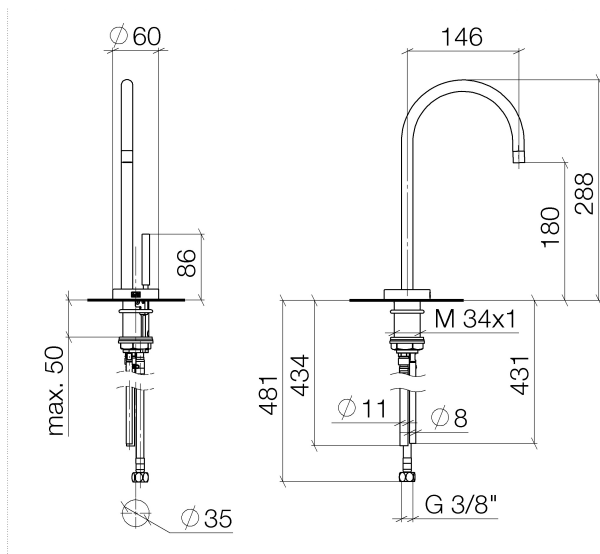

Kitchen - Tara Classic  
HOT & COLD WATER DISPENSER - platinum matte  
Article number: 17 861 888-06

- 5-3/4" Projection
- Rigid, thermally insulated spout
- Laminar stream
- Total height 11-3/8"
- 7-1/8" height to aerator/spout outlet
- 1-3/8" hole diameter
- Provides filtered, hot water, 199°F max. temperature
- Provides filtered, cold water (not chilled)
- Water flow rate limited to max. 0.5 gpm
- control unit for wall assembly (5-3/8" x 6-1/4" x 2-3/8")
- electronic valve
- plug-in power supply, 100-230 V, 50-60 Hz, 18 W, incl. country-specific adaptor set
- lead-free
- One lever for hot and cold water
- Fittings group in compliance with DIN 4109: 1
- (ADA)
- Compatible with Insinkerator® hot water tank HWT300-F2000S. Tank and filter not supplied from Dornbracht. More information on tank and filter at [www.insinkerator.com](http://www.insinkerator.com).
- In addition, the installation must be above a kitchen sink.
- We recommend replacing the filter cartridge every six months. Please see the installation manual for more information.
- Specification and technical data sheets can be found on [www.dornbracht.com/professional](http://www.dornbracht.com/professional)

platinum matte

Kitchen - Tara Classic  
HOT & COLD WATER DISPENSER - platinum matte  
Article number: 17 861 888-06

### Dimensional drawing

All dimensions in mm / inch = mm x 0,0394

### Flow rate chart

Kitchen - Tara Classic  
HOT & COLD WATER DISPENSER - platinum matte  
Article number: 17 861 888-06

Other surface finishes

polished chrome  
17 861 888-00

Dark Brass matte  
17 861 888-16