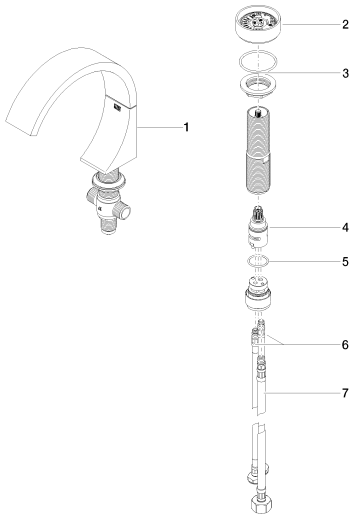

Washbasin - CYO

two-hole basin mixer without pop-up waste - polished chrome

Article number: 29 218 811-00

- 167 mm projection
- fixed spout
- rectangular, air-enriched flow
- height of mixer 198 mm
- height up to aerator 133 mm
- hole diameter spout 35 mm
- hole diameter valve 32 mm
- handle Ø 60mm
- 2x screw-in M 8 x 1 pressure hose, leak-tested
- 1x screw-in M 10 x 1 pressure hose, leak-tested
- max. flow 4.5 l/min
- progressive cartridge
- lead-free
- Fittings group as per DIN 4109: 1
- NOTE: The handle inserts must be ordered separately from the fittings!

## Washbasin - CYO

two-hole basin mixer without pop-up waste - polished chrome

Article number: 29 218 811-00

### Spare parts list

No.	Item Number	Name	Quantity used
1	13 717 811-00	Deck-mounted basin spout without pop-up waste - polished chrome	1
2	90 18 40 290 00-00	handle	1
3	04 30 11 038 67 90	fixing set	1
4	90 90 03 169 00 90	top	1
5	09 14 10 112 90	seal	1
6	04 30 04 100 00 90	hose	2
7	04 30 04 019 00 90	hose	1