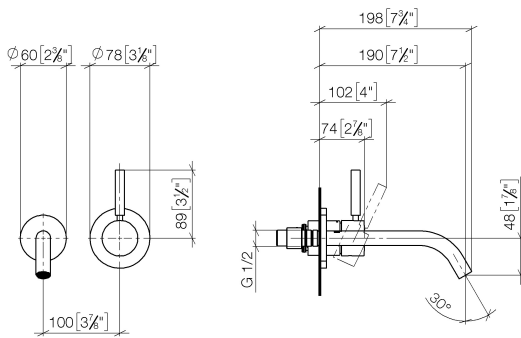

Washbasin - Meta

Wall-mounted single-lever basin mixer without pop-up waste - polished chrome

Article number: 36 860 660-00 0010

- 190 mm projection
- fixed spout
- circular, air-enriched flow
- hole diameter spout 37 mm
- hole diameter single-lever mixer 57 mm
- rosette for spout Ø 55mm
- rosette for mixer Ø 78mm
- max. flow 4.5 l/min
- lead-free

Article number: 36 860 660-00 0010

Dimensional drawing

mm [inches]

All details in mm / inch = mm x 0.0394

Flow rate chart

Washbasin - Meta

Wall-mounted single-lever basin mixer without pop-up waste - polished chrome

Other finishes on request (x-tra Service)

35 860 970-90 0010

Concealed wall-mounted
single-lever mixer -

Washbasin - Meta

Wall-mounted single-lever basin mixer without pop-up waste - polished chrome

Article number: 36 860 660-00 0010

Spare parts list

No.	Item Number	Name	Quantity used
1	09 24 03 072 10 90	nipple	1
2	09 24 03 280 90	nipple	1
3	09 31 11 112 90	pin	1
4	90 28 22 323 01-00	spout	1
5	90 20 66 007 00-00	handle	1
6	09 11 02 288-00	cover	1
7	90 27 62 011 00-00	rosette	1
8	90 15 05 064 01 90	cartridge	1
9	09 30 09 064 90	key	1