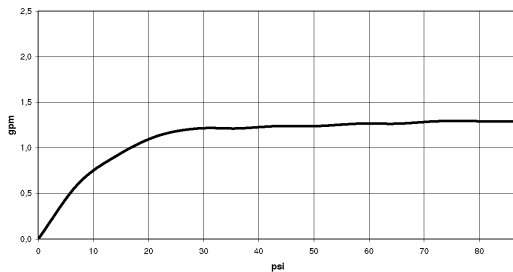

Article number: 36 860 660-00 0010

Dimensional drawing

mm [inches]

All details in mm / inch = mm x 0.0394

Flow rate chart

Washbasin - Meta

Wall-mounted single-lever basin mixer without pop-up waste - polished chrome