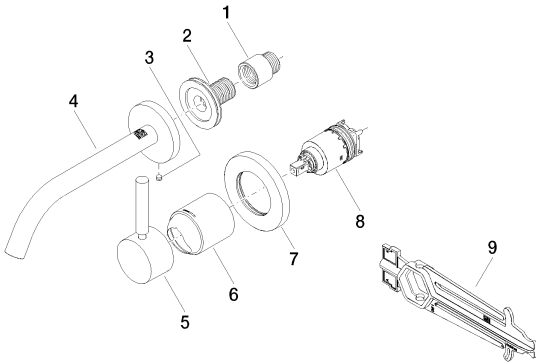

Article number: 36 860 660-00 0010

Dimensional drawing

mm [inches]

All details in mm / inch = mm x 0.0394

Flow rate chart

Washbasin - Meta

Wall-mounted single-lever basin mixer without pop-up waste - polished chrome

Other finishes on request (x-tra Service)

35 860 970-90 0010

Concealed wall-mounted
single-lever mixer -

Washbasin - Meta

Wall-mounted single-lever basin mixer without pop-up waste - polished chrome

Article number: 36 860 660-00 0010

Spare parts list

No.	Item Number	Name	Quantity used
1	09 24 03 072 10 90	nipple	1
2	09 24 03 280 90	nipple	1
3	09 31 11 112 90	pin	1
4	90 28 22 323 01-00	spout	1
5	90 20 66 007 00-00	handle	1
6	09 11 02 288-00	cover	1
7	90 27 62 011 00-00	rosette	1
8	90 15 05 064 01 90	cartridge	1
9	09 30 09 064 90	key	1