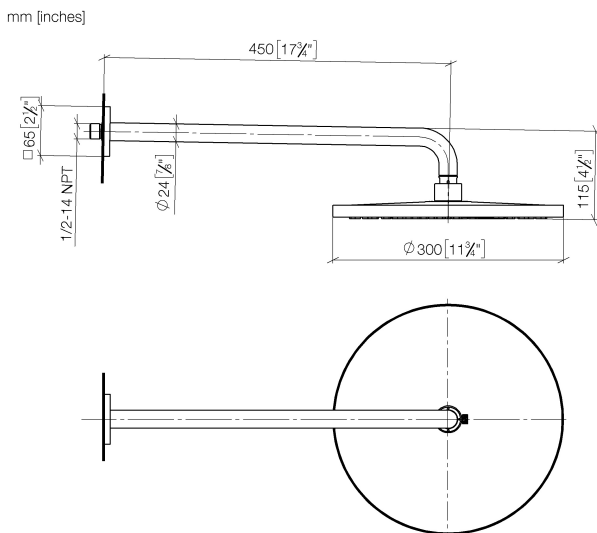

**Shower - IMO**

Rain shower with wall fixing - platinum matt

Article number: 28 679 670-06 0010

- 450 mm projection
- rain flow
- with anti-scale system
- rain shower  $\varnothing$  300mm
- rosette 65 x 65 mm
- 1/2" connection
- max. flow 6.8 l/min

## Shower - IMO

Rain shower with wall fixing - platinum matt

Article number: 28 679 670-06 0010

All details in mm / inch = mm x 0.0394

## Spare parts list

No.	Item Number	Name	Quantity used
1	04 30 31 032 00 90	fixing set	1
2	09 17 20 120 90	holder	1
3	09 14 10 150 90	seal	2
4	09 27 67 015-06	rosette	1
5	09 31 11 038 90	pin	1
6	90 11 03 070 00-06	pipe	1
7	09 23 01 075 90	insert	1
8	04 12 05 091 10-06	shower	1
9	09 30 09 069 90	key	1