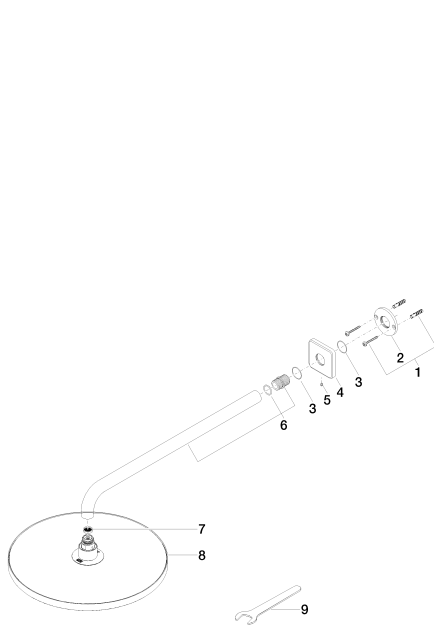

Shower - IMO

Rain shower with wall fixing - platinum matt

Article number: 28 679 670-06 0010

Spare parts list

No.	Item Number	Name	Quantity used
1	04 30 31 032 00 90	fixing set	1
2	09 17 20 120 90	holder	1
3	09 14 10 150 90	seal	2
4	09 27 67 015-06	rosette	1
5	09 31 11 038 90	pin	1
6	90 11 03 070 00-06	pipe	1
7	09 23 01 075 90	insert	1
8	04 12 05 091 10-06	shower	1
9	09 30 09 069 90	key	1