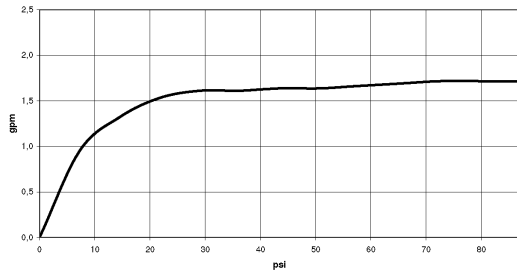

**Shower - IMO**

Rain shower with wall fixing - platinum matt

Article number: 28 679 670-06 0010

- 450 mm projection
- rain flow
- with anti-scale system
- rain shower  $\varnothing$  300mm
- rosette 65 x 65 mm
- 1/2" connection
- max. flow 6.8 l/min

### Flow rate chart