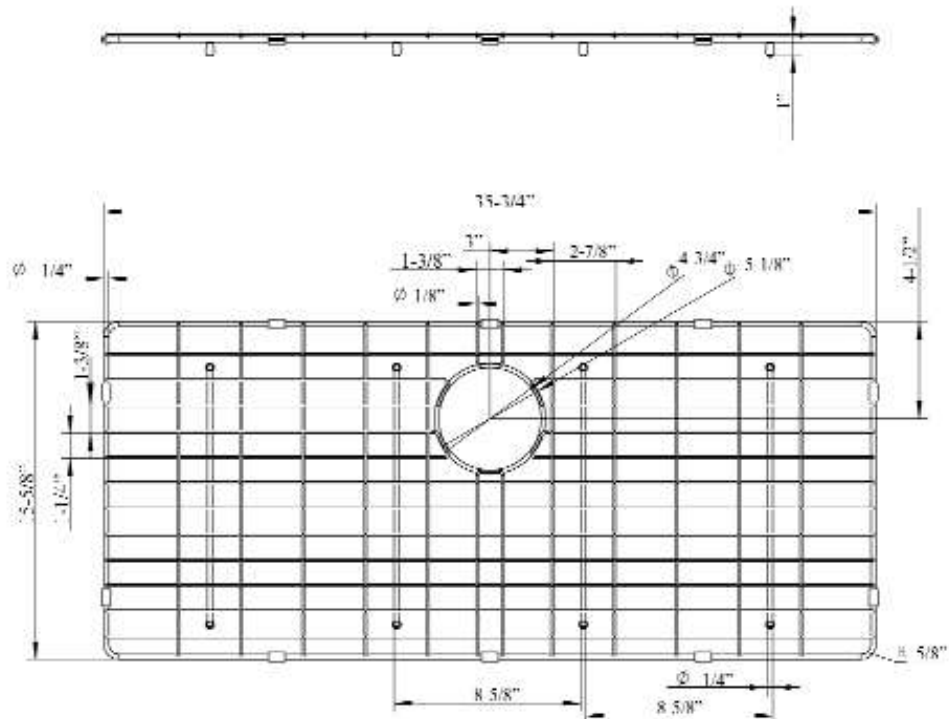

FSSSB2040 WIRE GRID

Cat. No.
FSSSB2040-WIRE

Features:

- ▶ Fits bottom of FSSSB2040 farmer sink
- ▶ Rubber Feet Covers Included

Finishes:

SS Stainless Steel

W: 35-3/4"
D: 15-5/8"
H: 1"

Drain Hole : 4-3/4"

Dimensions and specifications subject to change without notice.