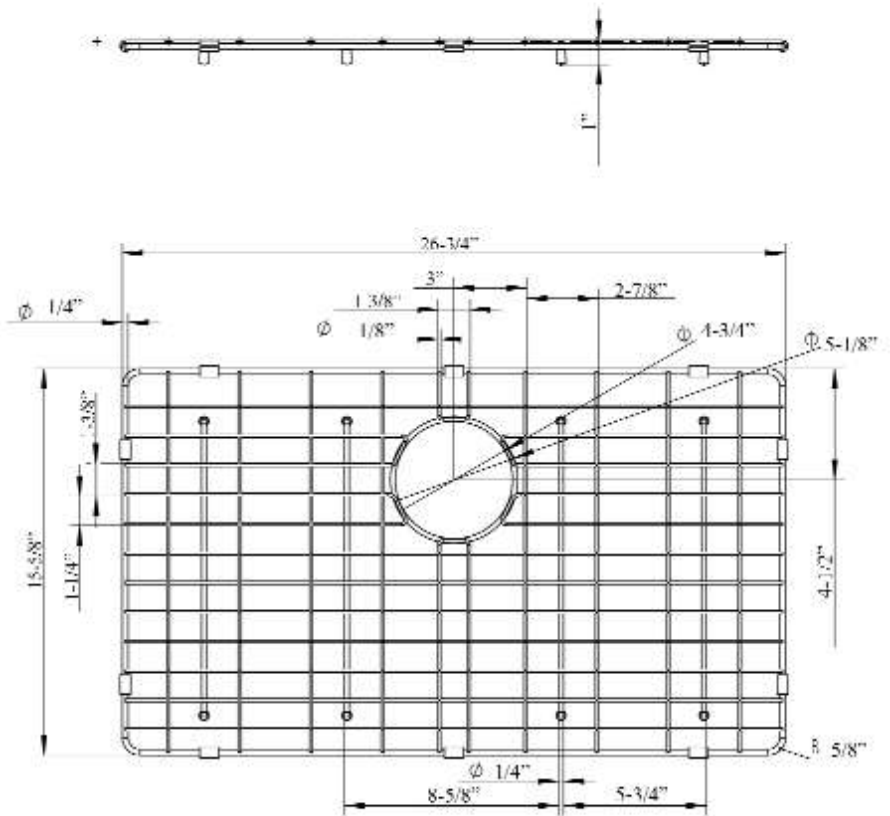

FSSSB2038 WIRE GRID

Cat. No.
FSSSB2038-WIRE

Features:

- ▶ Fits bottom of FSSSB2038 farmer sink
- ▶ Rubber Feet Covers Included

Finishes:

SS Stainless Steel

W: 26-³/₄"
D: 15-⁵/₈"
H: 1"

Drain Hole : 4-³/₄"

Dimensions and specifications subject to change without notice.