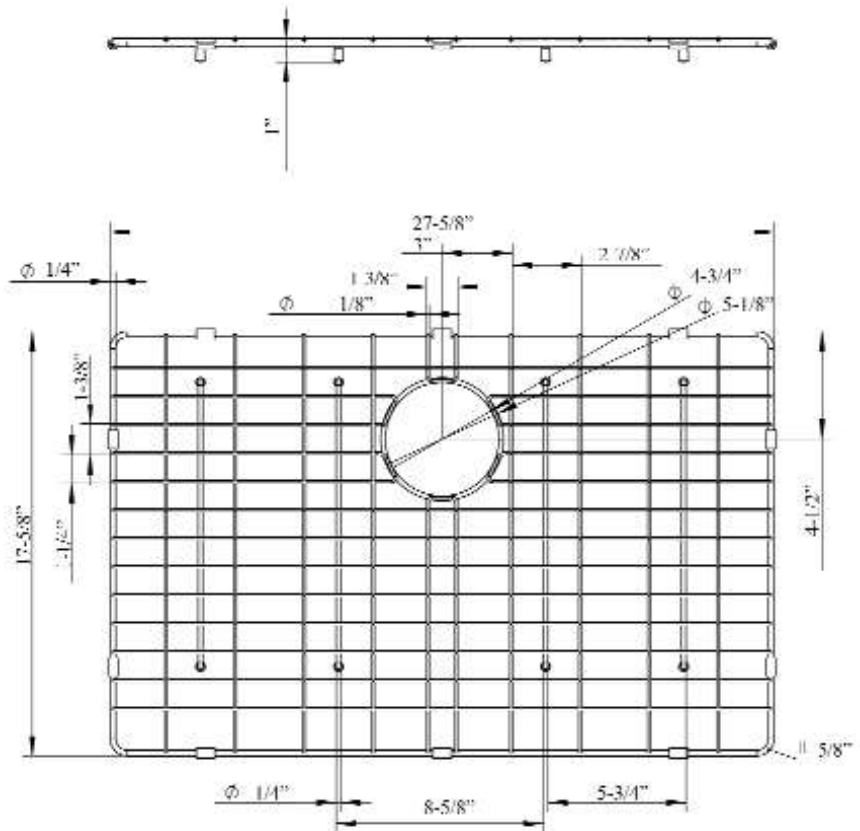

FSSSB2030 WIRE GRID

Cat. No.
FSSSB2030-WIRE

W: 27-⁵/₈"
D: 17-⁵/₈"
H: 1"

Drain Hole : 4-³/₄"

Features:

- ▶ Fits bottom of FSSSB2030 farmer sink
- ▶ Rubber Feet Covers Included

Finishes:

SS Stainless Steel

Dimensions and specifications subject to change without notice.