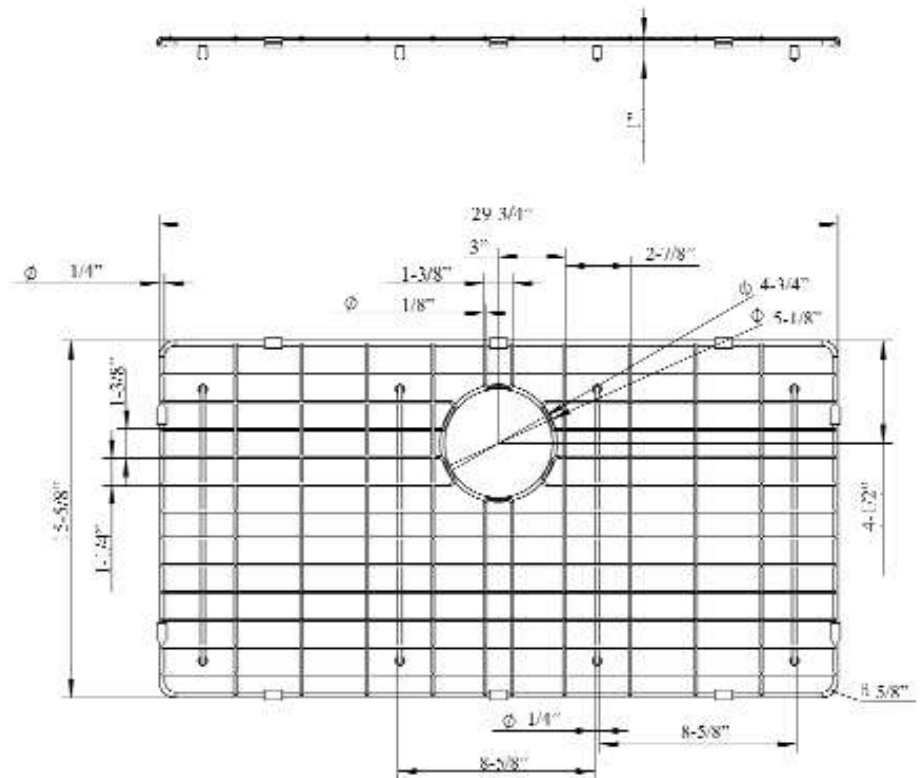

## Features:

- ▶ Fits bottom of FSSSB2022 farmer sink
- ▶ Rubber Feet Covers Included

## Finishes:

SS Stainless Steel

W: 29-<sup>3</sup>/<sub>4</sub>"  
D: 15-<sup>5</sup>/<sub>8</sub>"  
H: 1"

Drain Hole : 4-<sup>3</sup>/<sub>4</sub>"

Dimensions and specifications subject to change without notice.