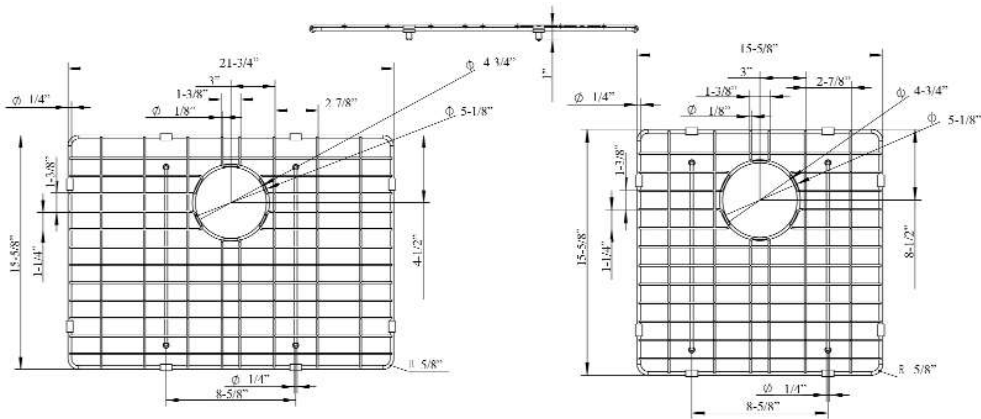

## Features:

- ▶ Fits bottom of FSSDB2514 double bowl farmer sink
- ▶ Rubber Feet Covers Included

### Large Wire Grid

W: 21-<sup>3</sup>/<sub>4</sub>"  
D: 15-<sup>5</sup>/<sub>8</sub>"  
H: 1"

### Small Wire Grid

W: 15-<sup>5</sup>/<sub>8</sub>"  
D: 15-<sup>5</sup>/<sub>8</sub>"  
H: 1"

Drain Hole: 4-<sup>3</sup>/<sub>4</sub>"

Dimensions and specifications subject to change without notice.