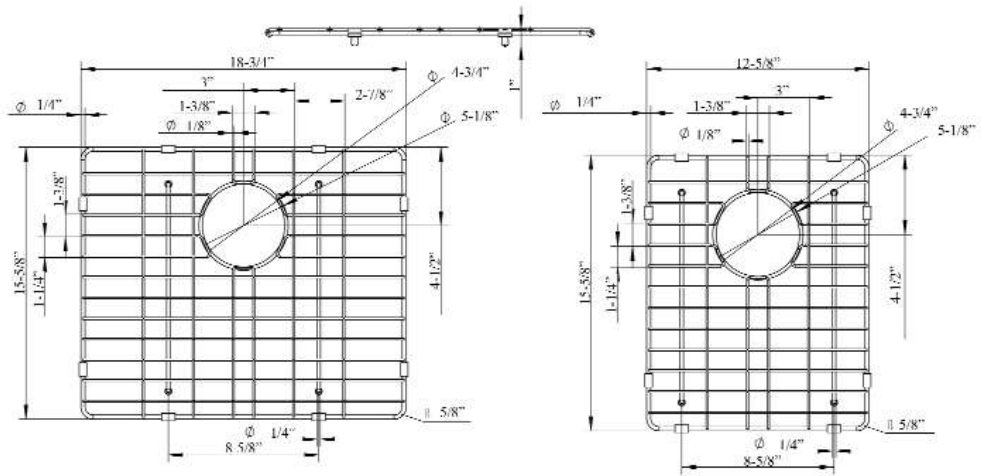

## Features:

- ▶ Fits bottom of FSSDB2512 double bowl farmer sink
- ▶ Rubber Feet Covers Included

### Large Wire Grid:

W: 18-<sup>3</sup>/<sub>4</sub>"  
D: 15-<sup>5</sup>/<sub>8</sub>"  
H: 1"

### Small Wire Grid:

W: 12-<sup>5</sup>/<sub>8</sub>"  
D: 15-<sup>5</sup>/<sub>8</sub>"  
H: 1"

Drain Hole : 4-<sup>3</sup>/<sub>4</sub>"

Dimensions and specifications subject to change without notice.