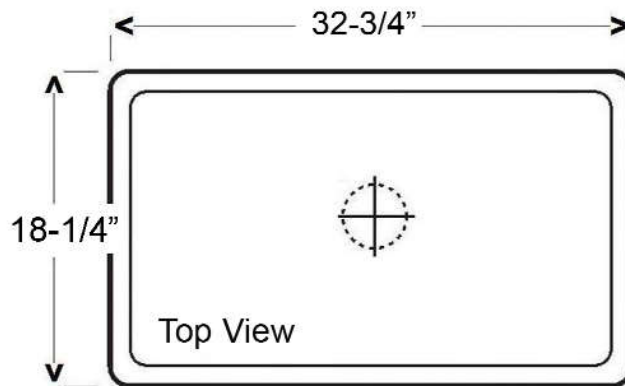

**33" HANNAH SINGLE
BOWL FARMER SINK**

Cat. No
FS33RC

W: 32-3/4"

D: 18-1/4"

H: 10"

Features:

- ▶ Constructed of Fireclay
- ▶ Made in Italy
- ▶ Round corners on apron front
- ▶ Finished on all 4 sides
- ▶ Thickness of wall 1-1/2"
- ▶ Single Bowl
- ▶ Rounded interior corners easy for cleaning
- ▶ Garbage disposal can be use with sink (flange extension not needed)
- ▶ Accommodates 3-1/2" drain
- ▶ cUPC Approved

Interior Bowl Dimensions:

Basin Interior: 29-7/8" X 15-3/8"

Basin Depth: 8-1/2"

Dimensions of fixture are nominal and may vary within the range of tolerances established by ANSI Standard A112.19.2. Dimensions and specifications subject to change without notice.