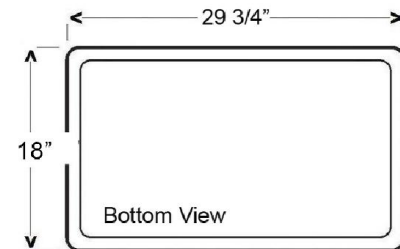

**30" DELIA SINGLE
BOWL FARMER SINK**

Cat. No
FS30CD

W: 29-3/4"
D: 18"
H: 10"

Features:

- ▶ Constructed of Fireclay
- ▶ Center drain
- ▶ Single Bowl
- ▶ Accommodates 3-1/2" drain
- ▶ Flange extension not needed
- ▶ Finished on all 4 sides

Finish:
WH White

***Please do NOT cut hole without
template or actual product.**

Interior Bowl Dimensions:

Basin Interior: 27-1/2" X 15-3/4"

Basin Depth: 8-1/2"

Dimensions of fixture are nominal and may vary within the range of tolerances established by ANSI Standard A112.19.2. Dimensions and specifications subject to change without notice.