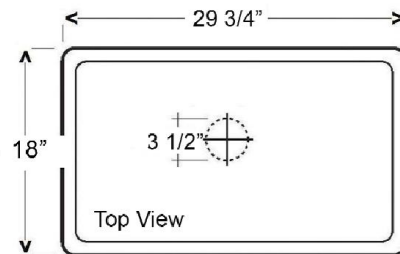

**30" DELIA SINGLE
BOWL FARMER SINK**

Cat. No
FS30CD

W: 29-3/4"
D: 18"
H: 10"

Features:

- ▶ Constructed of Fireclay
- ▶ Center drain
- ▶ Single Bowl
- ▶ Accommodates 3-1/2" drain
- ▶ Flange extension not needed
- ▶ Finished on all 4 sides

Finish:
WH White

***Please do NOT cut hole without
template or actual product.**

Interior Bowl Dimensions:

Basin Interior: 27-1/2" X 15-3/4"

Basin Depth: 8-1/2"

Dimensions of fixture are nominal and may vary within the range of tolerances established by ANSI Standard A112.19.2. Dimensions and specifications subject to change without notice.