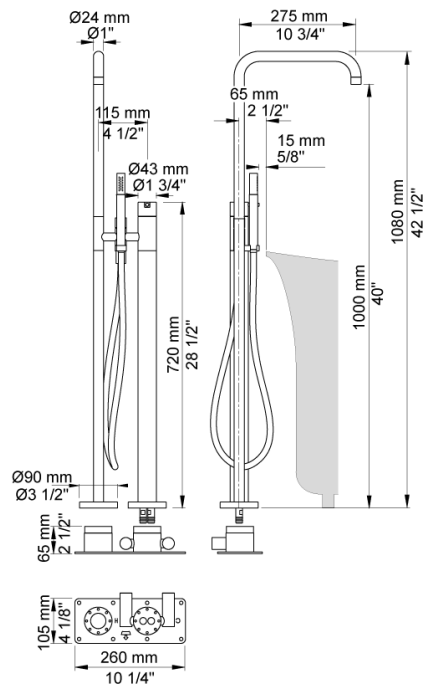

--

Date:
Client:
Project:

FS1

Free-standing bath mixer with hand shower, high 1080 mm. FS1 UP = Build-in part for free-standing bath mixer with hand shower. FS1 AP = Trim part for free-standing bath mixer with hand shower. FS1 with height 930 mm available on request. If the floor covering is greater than 15 mm, extensions should be specified when ordering the FS1. All extensions supplied with the FS1 are free of charge.

Flow

	Bar:	1.0	2.0	3.0	4.0	5.0
FS1	(l/min)	14.4	20.4	25.0	28.9	32.3
T2	(l/min)	5.2	7.4	9.0	9.0	9.0

Available in colors

Color 02, Grey	Color 16, Polished chrome
Color 04, Light blue	Color 17, Gloss black
Color 05, Orange	Color 18, White
Color 06, Light green	Color 19, Natural brass
Color 08, Yellow	Color 20, Brushed chrome
Color 09, Dark grey	Color 21, Carmine red
Color 12, Mocca	Color 25, Pink
Color 14, Bright red	Color 27, Matt black
Color 15, Dark blue	Color 40, Brushed stainless steel