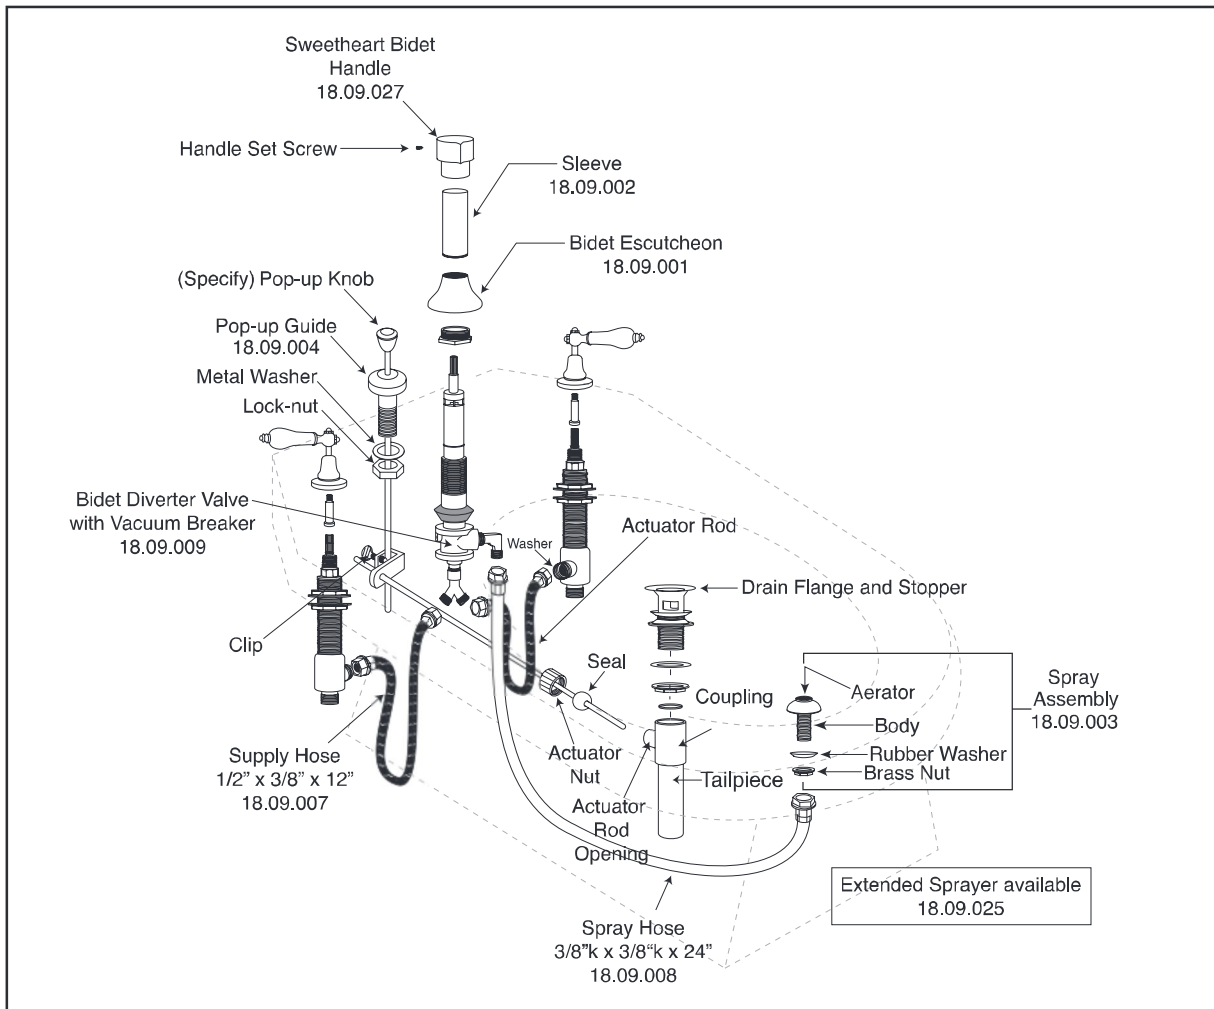

**PLEASE INSPECT YOUR PRODUCT PRIOR TO INSTALLING.**

Carefully review all pre-assembled parts. It will be necessary for the various parts to be re-assembled exactly as shown.

Certified to comply with  
CAN/CSAB125-M89

**NOTICE:** These instructions do not represent step-by-step directions. They are a product supplement only to be used by a qualified/licensed plumber. We recommend all plumbing fixtures be installed by a professional.