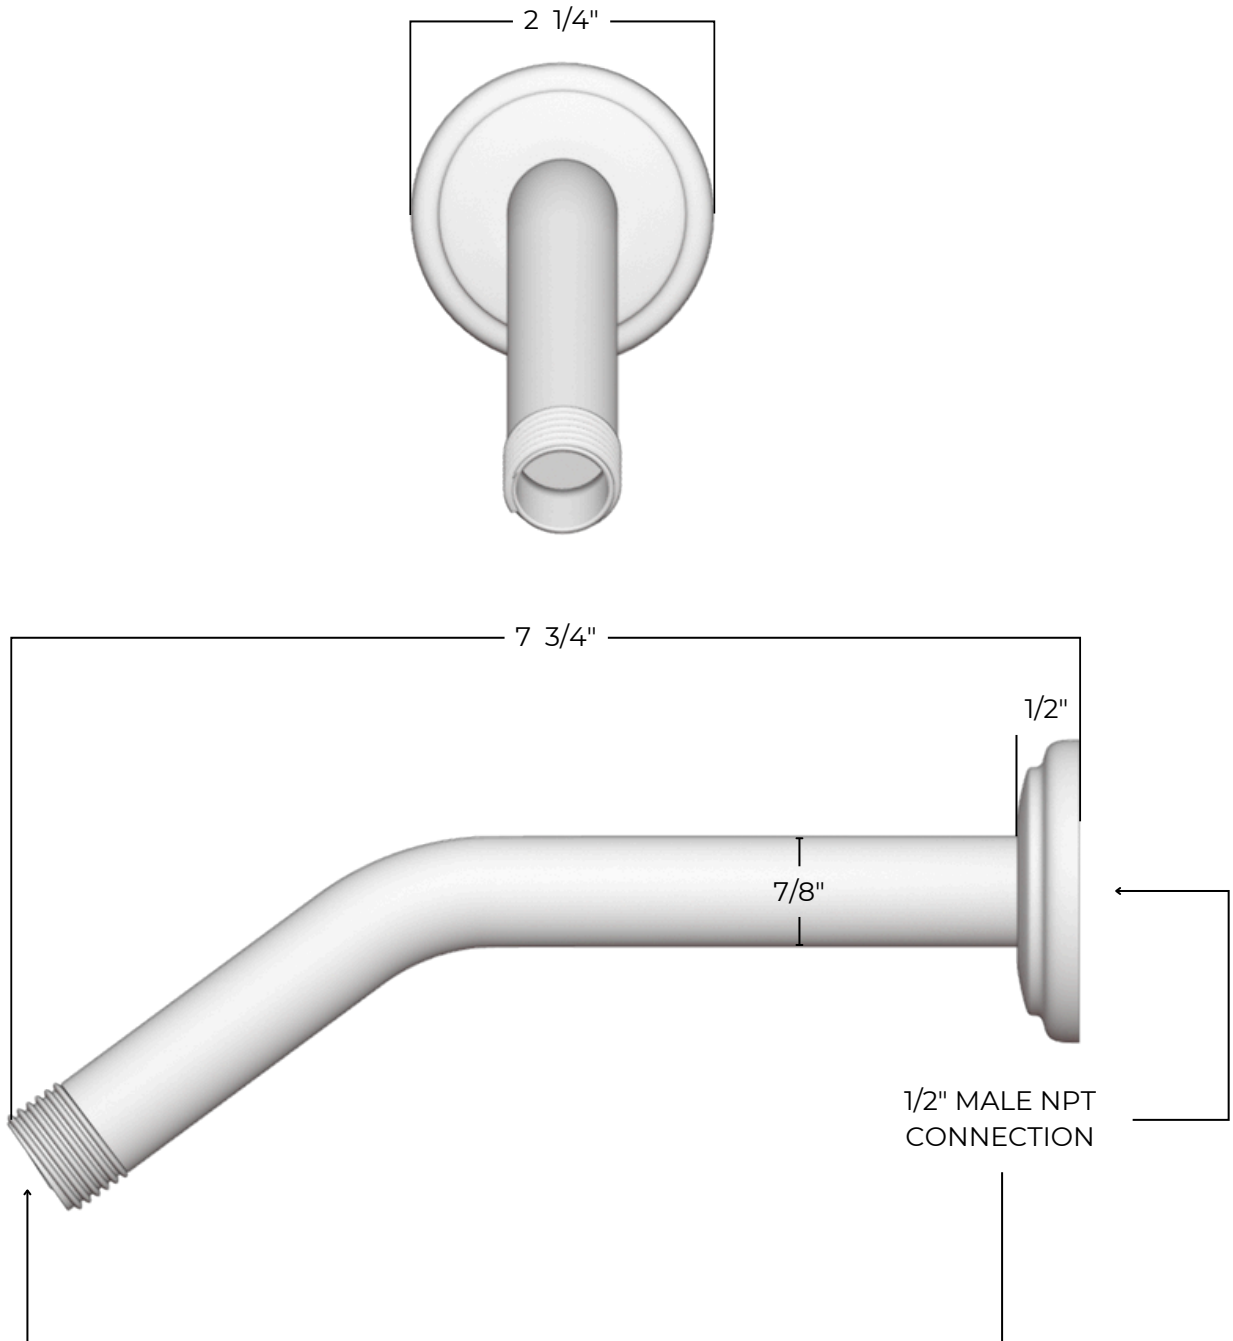

F907-9CL

Classic 8" Shower Head on Angled Arm

artos®

OPERATING SPECIFICATIONS

F907-9CL

Classic 8" Shower Head on Angled Arm

artos®

PRODUCT DIMENSIONS

PRODUCT SKU

F902-11CL

F907-9CL

artos®

Classic 8" Shower Head on Angled Arm

PRODUCT DIMENSIONS

PRODUCT SKU

F901-22