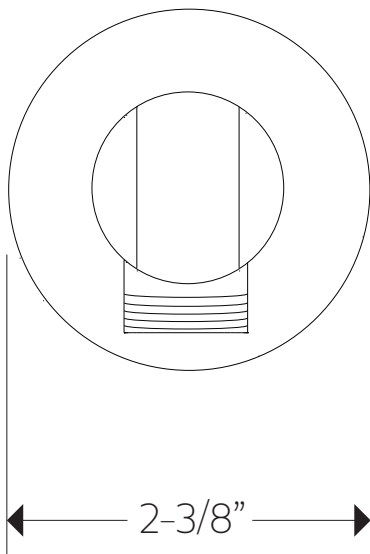

artos

F902-42

OPERATING SPECIFICATIONS

shower outlet elbow with
hand shower holder round

MAX TEMPERATURE

Maximum: 176°F

OPERATING PRESSURE

Maximum: 125psi

Minimum: 20psi

Recommended: 30psi- 95psi

INLET

1/2" Female NPT*

*Satin Brass finish has 1/2" MALE NPT

artos

F902-42

PRODUCT DIMENSIONS

shower outlet elbow with
hand shower holder round

1/2" Female NPT

*NOTE: SATIN BRASS
FINISH HAS 1/2" MALE
NPT CONNECTION