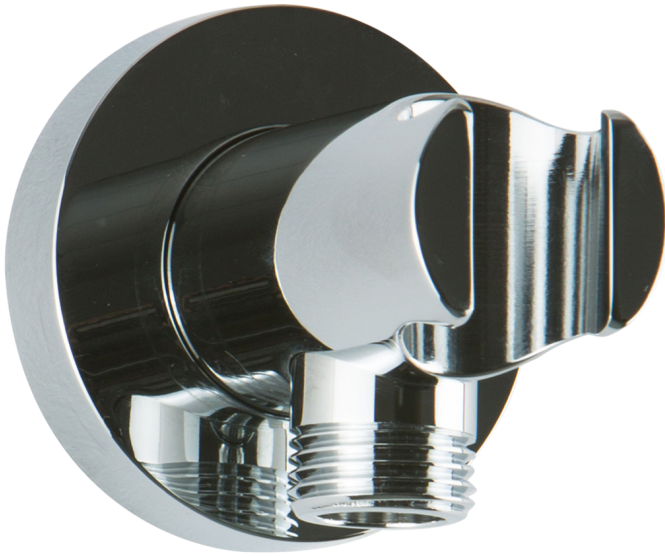

artos

F902-42

OPERATING SPECIFICATIONS

shower outlet elbow with
hand shower holder round

MAX TEMPERATURE

Maximum: 176°F

OPERATING PRESSURE

Maximum: 125psi

Minimum: 20psi

Recommended: 30psi- 95psi

INLET

1/2" Female NPT*

*Satin Brass finish has 1/2" MALE NPT

artos

F902-42

PRODUCT DIMENSIONS

shower outlet elbow with
hand shower holder round

1/2" Female NPT

*NOTE: SATIN BRASS
FINISH HAS 1/2" MALE
NPT CONNECTION