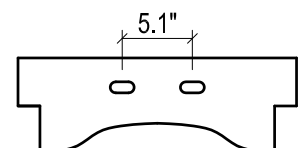

DAYTONA FOR MILANO

- WALL HUNG option is also available for this model.
Vanity height without legs is 25.2".
- Quality metal BLUM (or BLUM equivalent) soft-closing hinges and/or drawer hardware are included.

MILANO CERAMIC SINK

FRONT VIEW

SIDE VIEW

TOP VIEW

FRONT VIEW

TOP VIEW

BACK VIEW

BACK VIEW