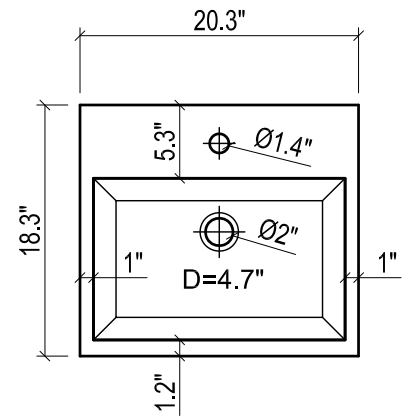

DAYTONA FOR MILANO

- WALL HUNG option is also available for this model.
Vanity height without legs is 25.2".
- Quality metal BLUM (or BLUM equivalent) soft-closing hinges and/or drawer hardware are included.

MILANO CERAMIC SINK

FRONT VIEW

SIDE VIEW

TOP VIEW

FRONT VIEW

TOP VIEW

BACK VIEW

BACK VIEW