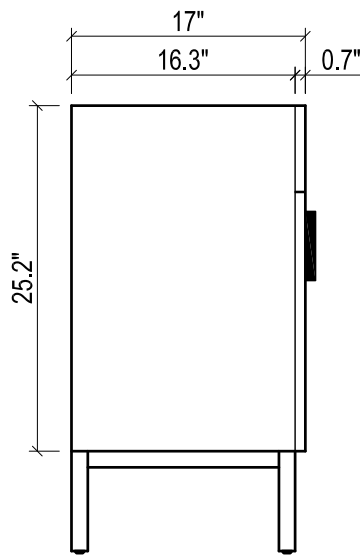

DAYTONA FOR MILANO

- WALL HUNG option is also available for this model.
Vanity height without legs is 25.2".
- Quality metal BLUM (or BLUM equivalent) soft-closing hinges and/or drawer hardware are included.

MILANO CERAMIC SINK

FRONT VIEW

SIDE VIEW

TOP VIEW

FRONT VIEW

TOP VIEW

BACK VIEW

BACK VIEW