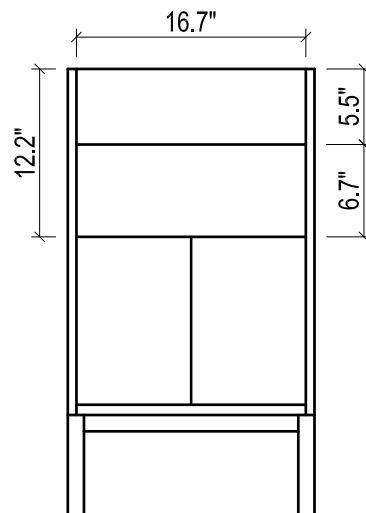

DAYTONA FOR MILANO

- WALL HUNG option is also available for this model.
Vanity height without legs is 25.2".
- Quality metal BLUM (or BLUM equivalent) soft-closing hinges and/or drawer hardware are included.

MILANO CERAMIC SINK

FRONT VIEW

SIDE VIEW

TOP VIEW

FRONT VIEW

TOP VIEW

BACK VIEW

BACK VIEW