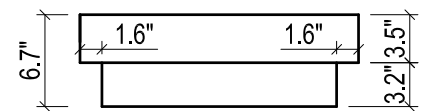

DAYTONA FOR MILANO

- WALL HUNG option is also available for this model.
Vanity height without legs is 25.2".
- Quality metal BLUM (or BLUM equivalent) soft-closing hinges and/or drawer hardware are included.

MILANO CERAMIC SINK

FRONT VIEW

SIDE VIEW

TOP VIEW

FRONT VIEW

TOP VIEW

BACK VIEW

BACK VIEW