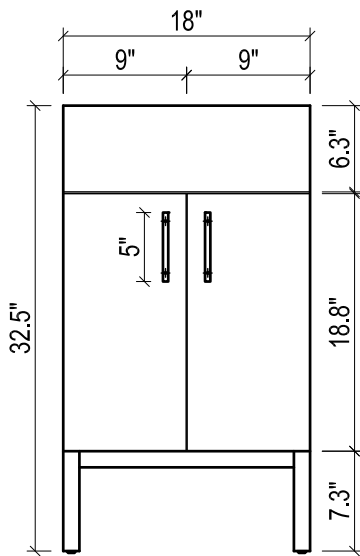

DAYTONA FOR MILANO

- WALL HUNG option is also available for this model.
Vanity height without legs is 25.2".
- Quality metal BLUM (or BLUM equivalent) soft-closing hinges and/or drawer hardware are included.

MILANO CERAMIC SINK

FRONT VIEW

SIDE VIEW

TOP VIEW

FRONT VIEW

TOP VIEW

BACK VIEW

BACK VIEW