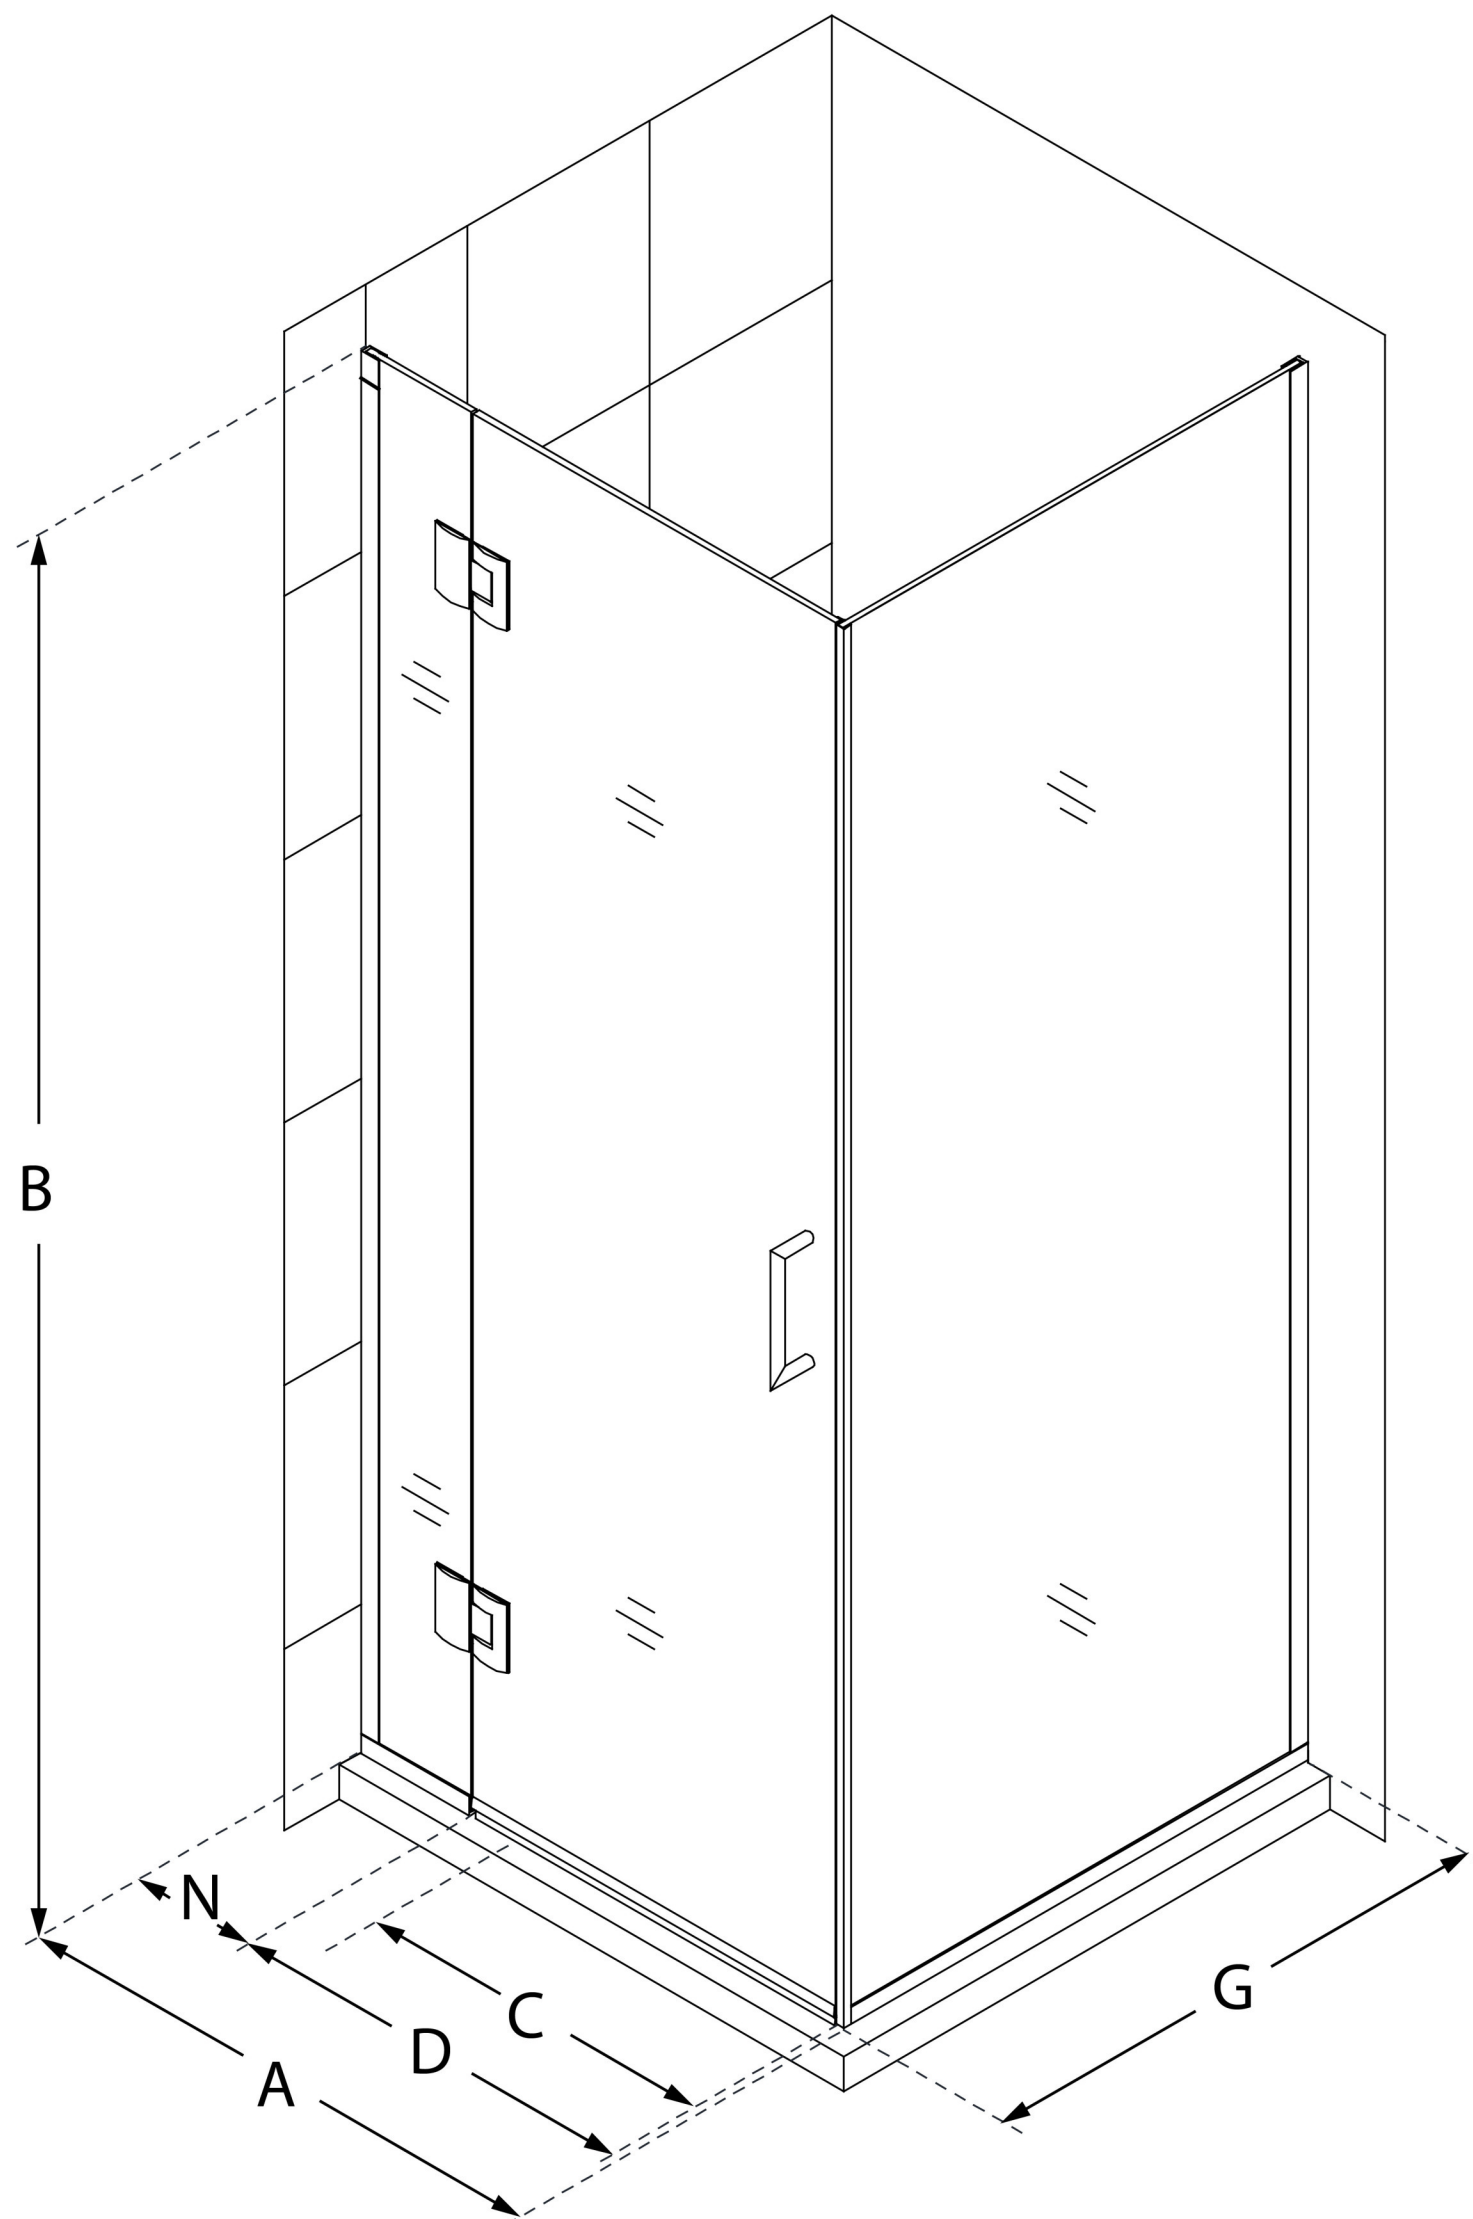

E13034

UNIDOOR-X

DreamLine Unidoor-X 36 3/8 in.
W x 34 in. D x 72 in. H Frameless
Hinged Shower Enclosure, Clear
Glass

SWING DOOR

CONFIGURATION DIMENSIONS:

A: 36 3/8 in.

MODEL WIDTH

B: 72 in.

MODEL HEIGHT

C: 29 in.

ACCESS WIDTH

D: 30 in.

DOOR WIDTH

G: 34 in.

RETURN PANEL WIDTH

N: 6 in.

HINGE PANEL WIDTH

DreamLine reserves the right to update or modify the hardware or materials pictured without prior notice for the purpose of product improvement and customer satisfaction.