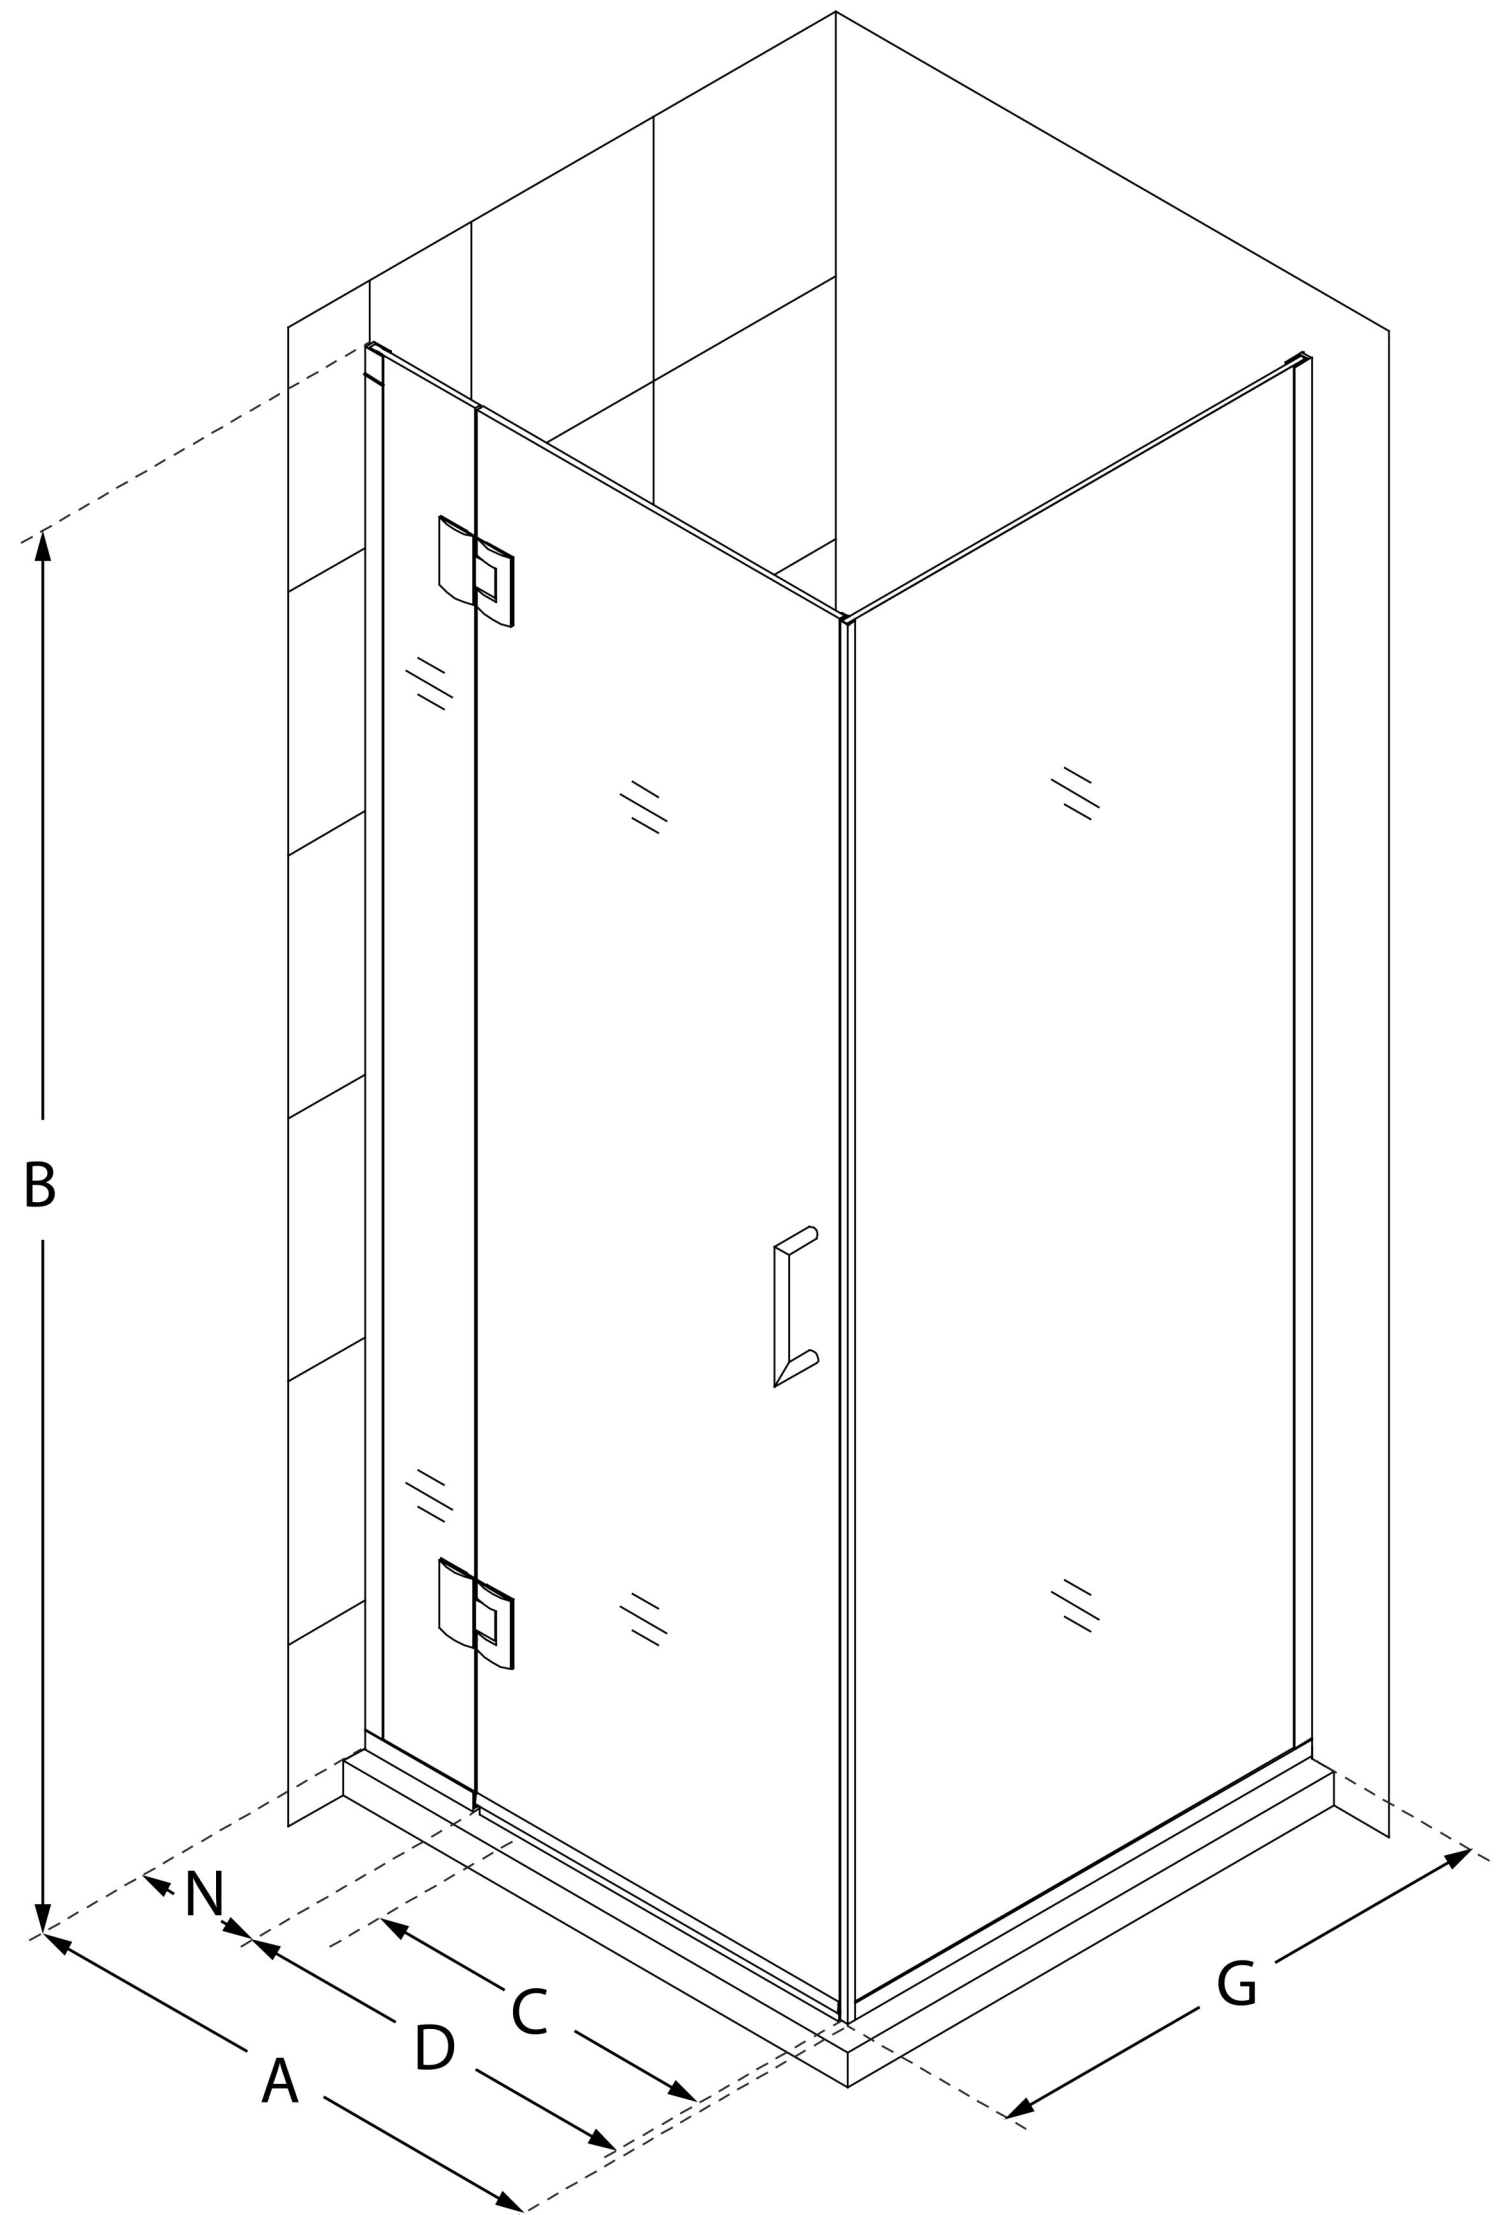

E13030

UNIDOOR-X

DreamLine Unidoor-X 36 3/8 in.
W x 30 in. D x 72 in. H Frameless
Hinged Shower Enclosure, Clear
Glass

SWING DOOR

CONFIGURATION DIMENSIONS:

A: 36 3/8 in.

MODEL WIDTH

B: 72 in.

MODEL HEIGHT

C: 29 in.

ACCESS WIDTH

D: 30 in.

DOOR WIDTH

G: 30 in.

RETURN PANEL WIDTH

N: 6 in.

HINGE PANEL WIDTH

DreamLine reserves the right to update or modify the hardware or materials pictured without prior notice for the purpose of product improvement and customer satisfaction.