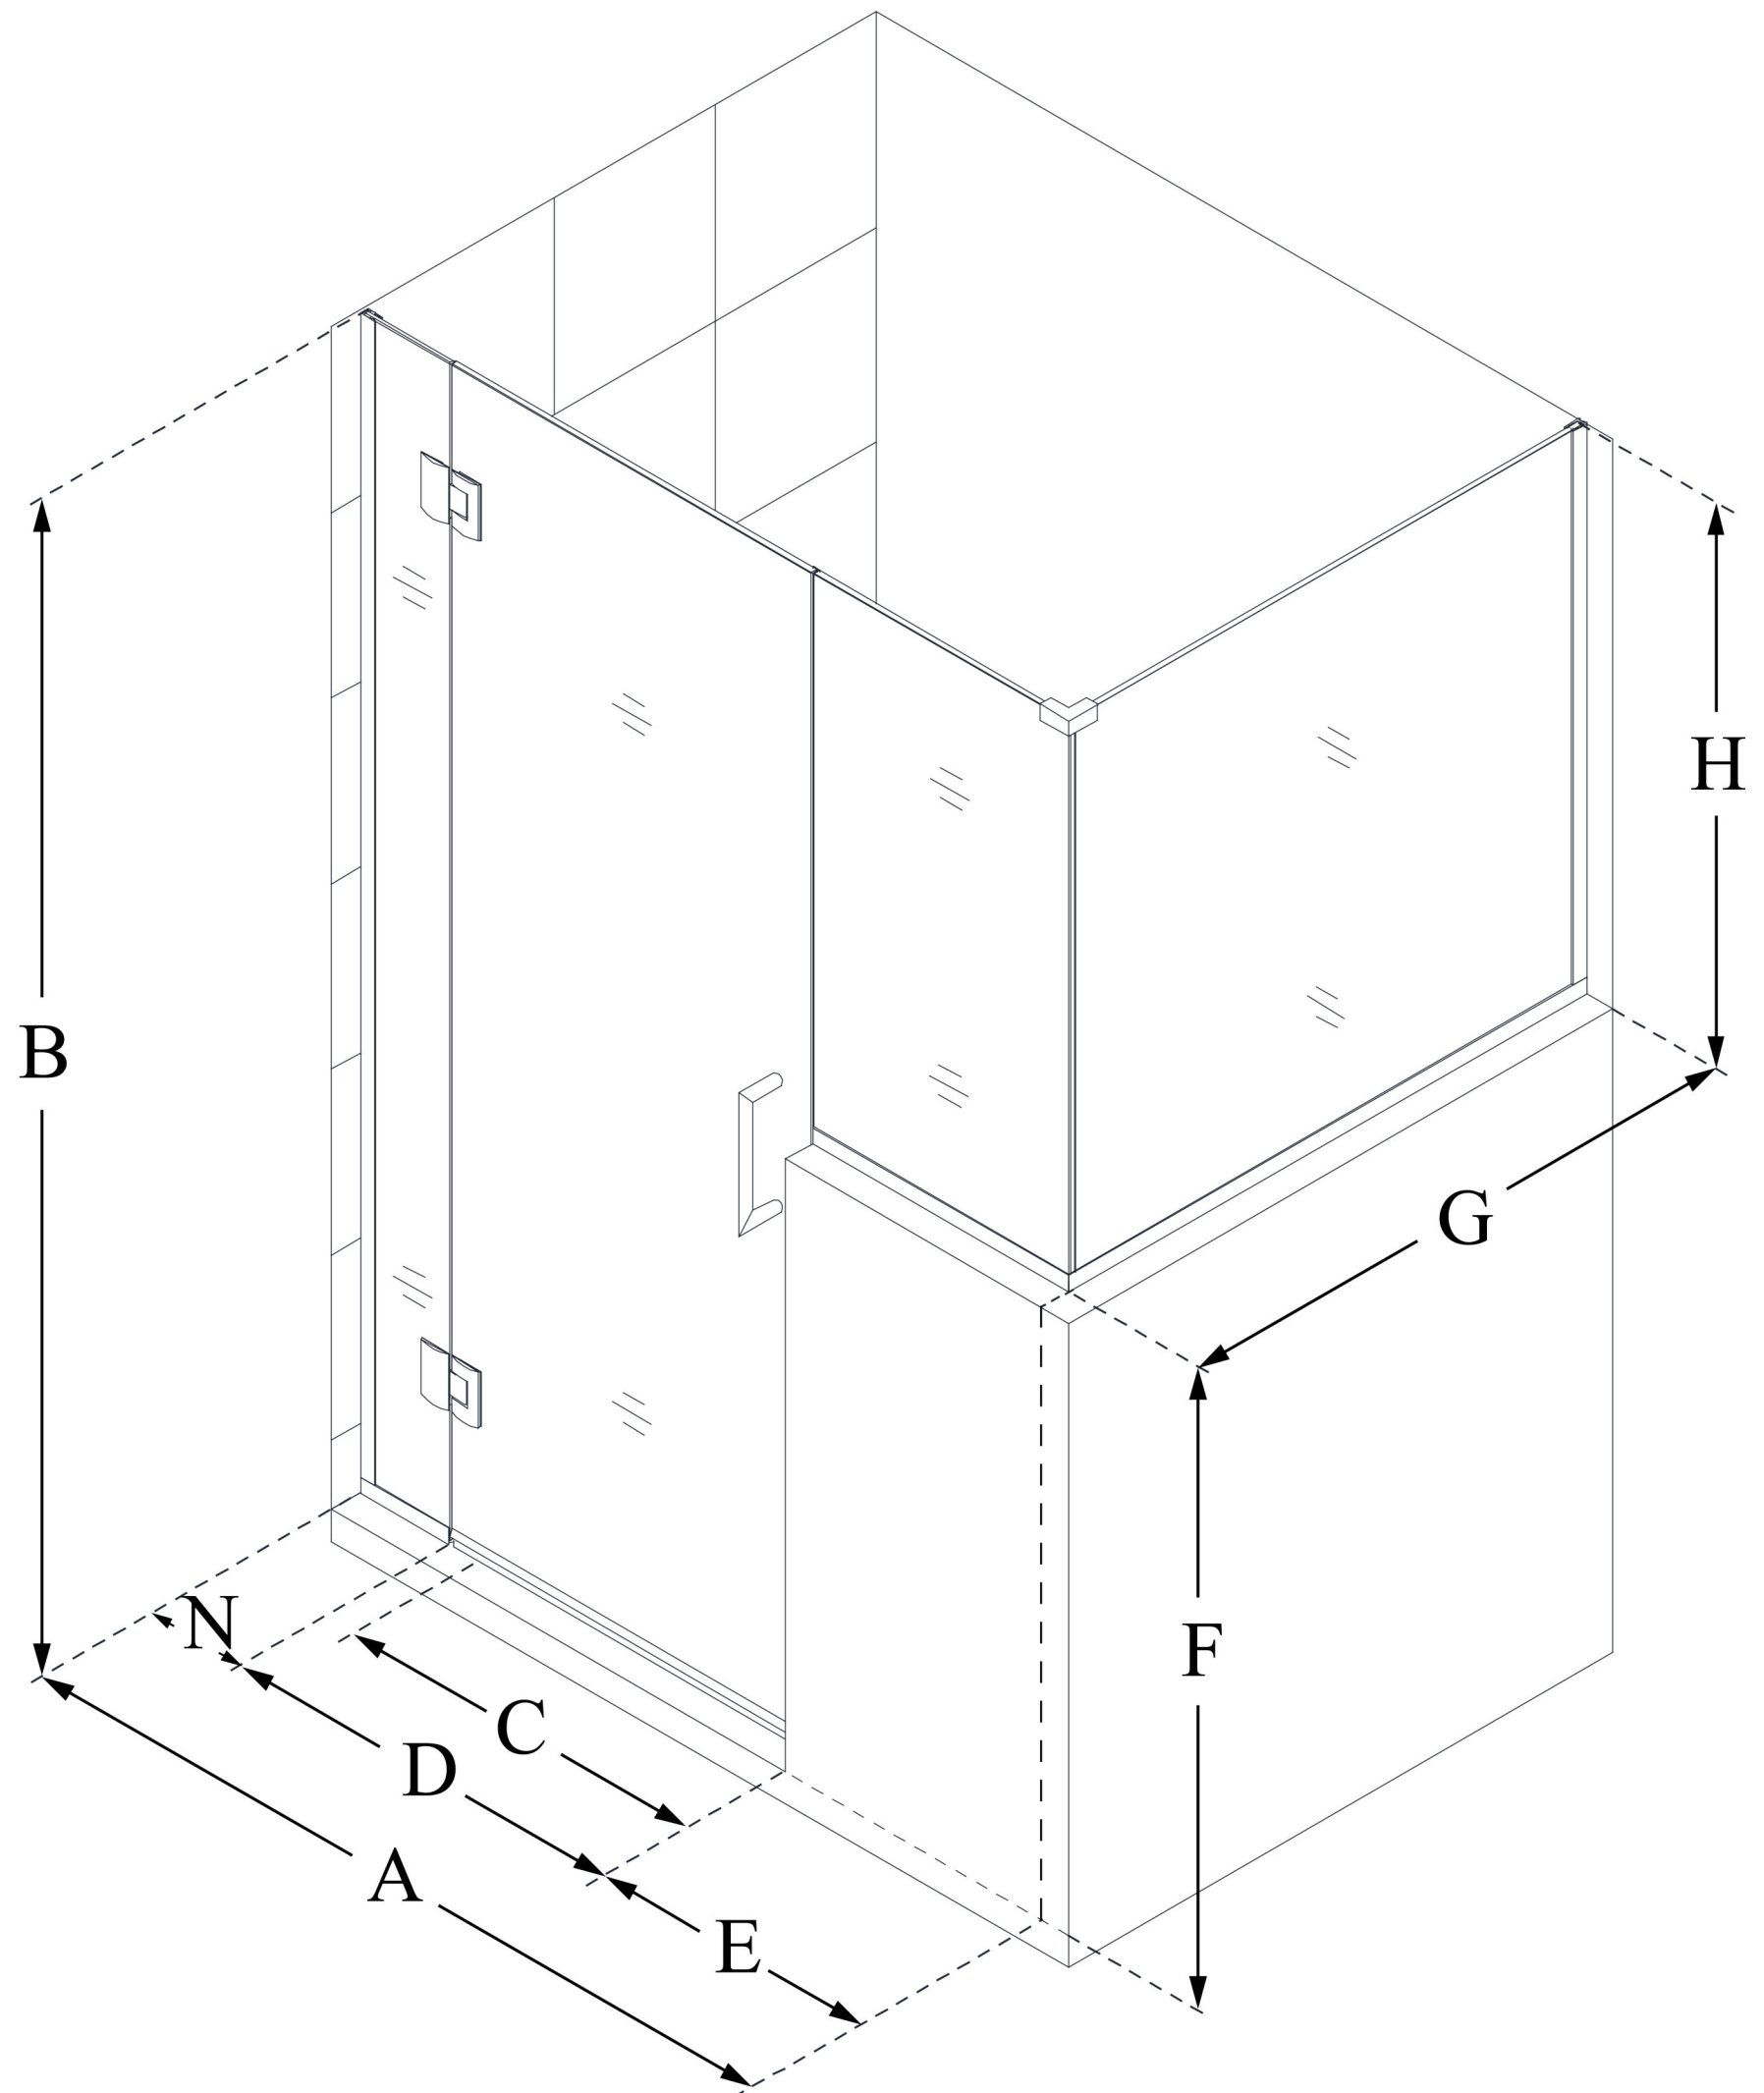

E130243636

UNIDOOR-X

DreamLine Unidoor-X 60 in. W x
36 3/8 in. D x 72 in. H Frameless
Hinged Shower Enclosure, Clear
Glass

SWING DOOR

CONFIGURATION DIMENSIONS:

A: 60 in.

MODEL WIDTH

B: 72 in.

MODEL HEIGHT

C: 29 in.

ACCESS WIDTH

D: 30 in.

DOOR WIDTH

E: 24 in.

INLINE BUTTRESS PANEL WIDTH

F: 36 in.

BUTTRESS WALL HEIGHT

G: 36 3/8 in.

RETURN PANEL WIDTH

H: 36 in.

BUTTRESS GLASS HEIGHT

N: 6 in.

HINGE PANEL WIDTH

DreamLine reserves the right to update or modify the hardware or materials pictured without prior notice for the purpose of product improvement and customer satisfaction.