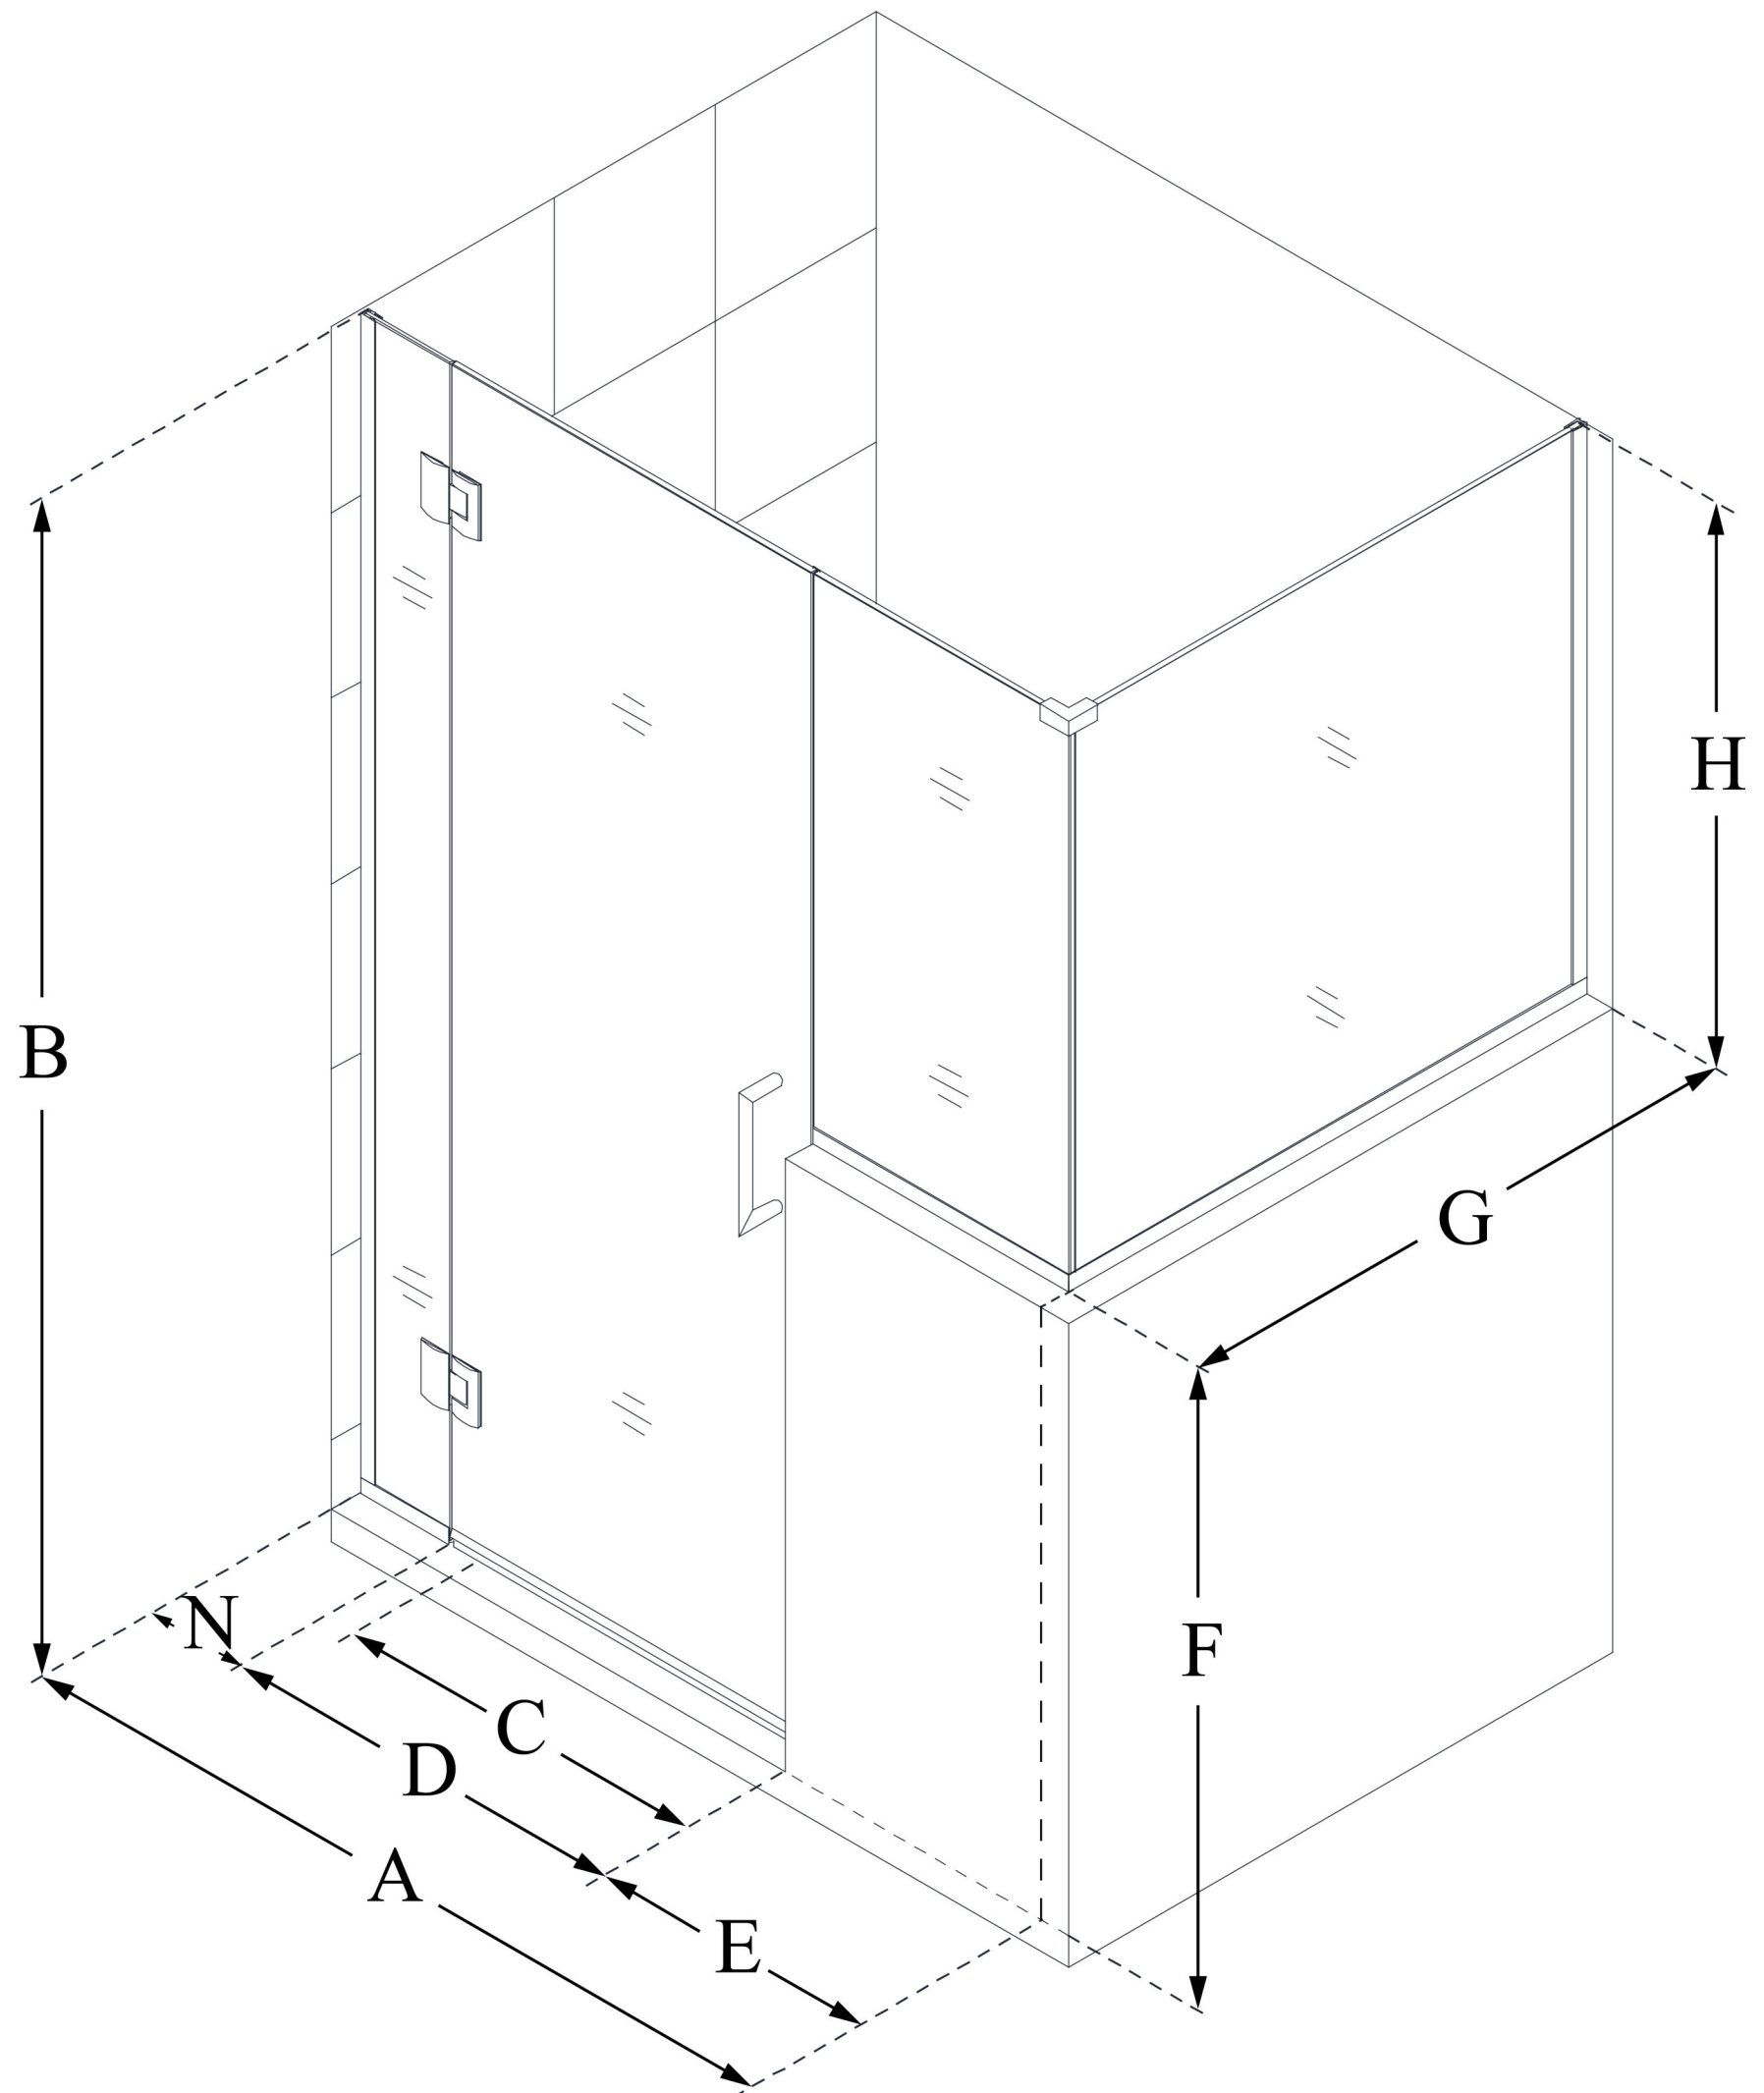

E130243436

UNIDOOR-X

DreamLine Unidoor-X 60 in. W x
36 3/8 in. D x 72 in. H Frameless
Hinged Shower Enclosure, Clear
Glass

SWING DOOR

CONFIGURATION DIMENSIONS:

A: 60 in.

MODEL WIDTH

B: 72 in.

MODEL HEIGHT

C: 29 in.

ACCESS WIDTH

D: 30 in.

DOOR WIDTH

E: 24 in.

INLINE BUTTRESS PANEL WIDTH

F: 38 in.

BUTTRESS WALL HEIGHT

G: 36 3/8 in.

RETURN PANEL WIDTH

H: 34 in.

BUTTRESS GLASS HEIGHT

N: 6 in.

HINGE PANEL WIDTH

DreamLine reserves the right to update or modify the hardware or materials pictured without prior notice for the purpose of product improvement and customer satisfaction.