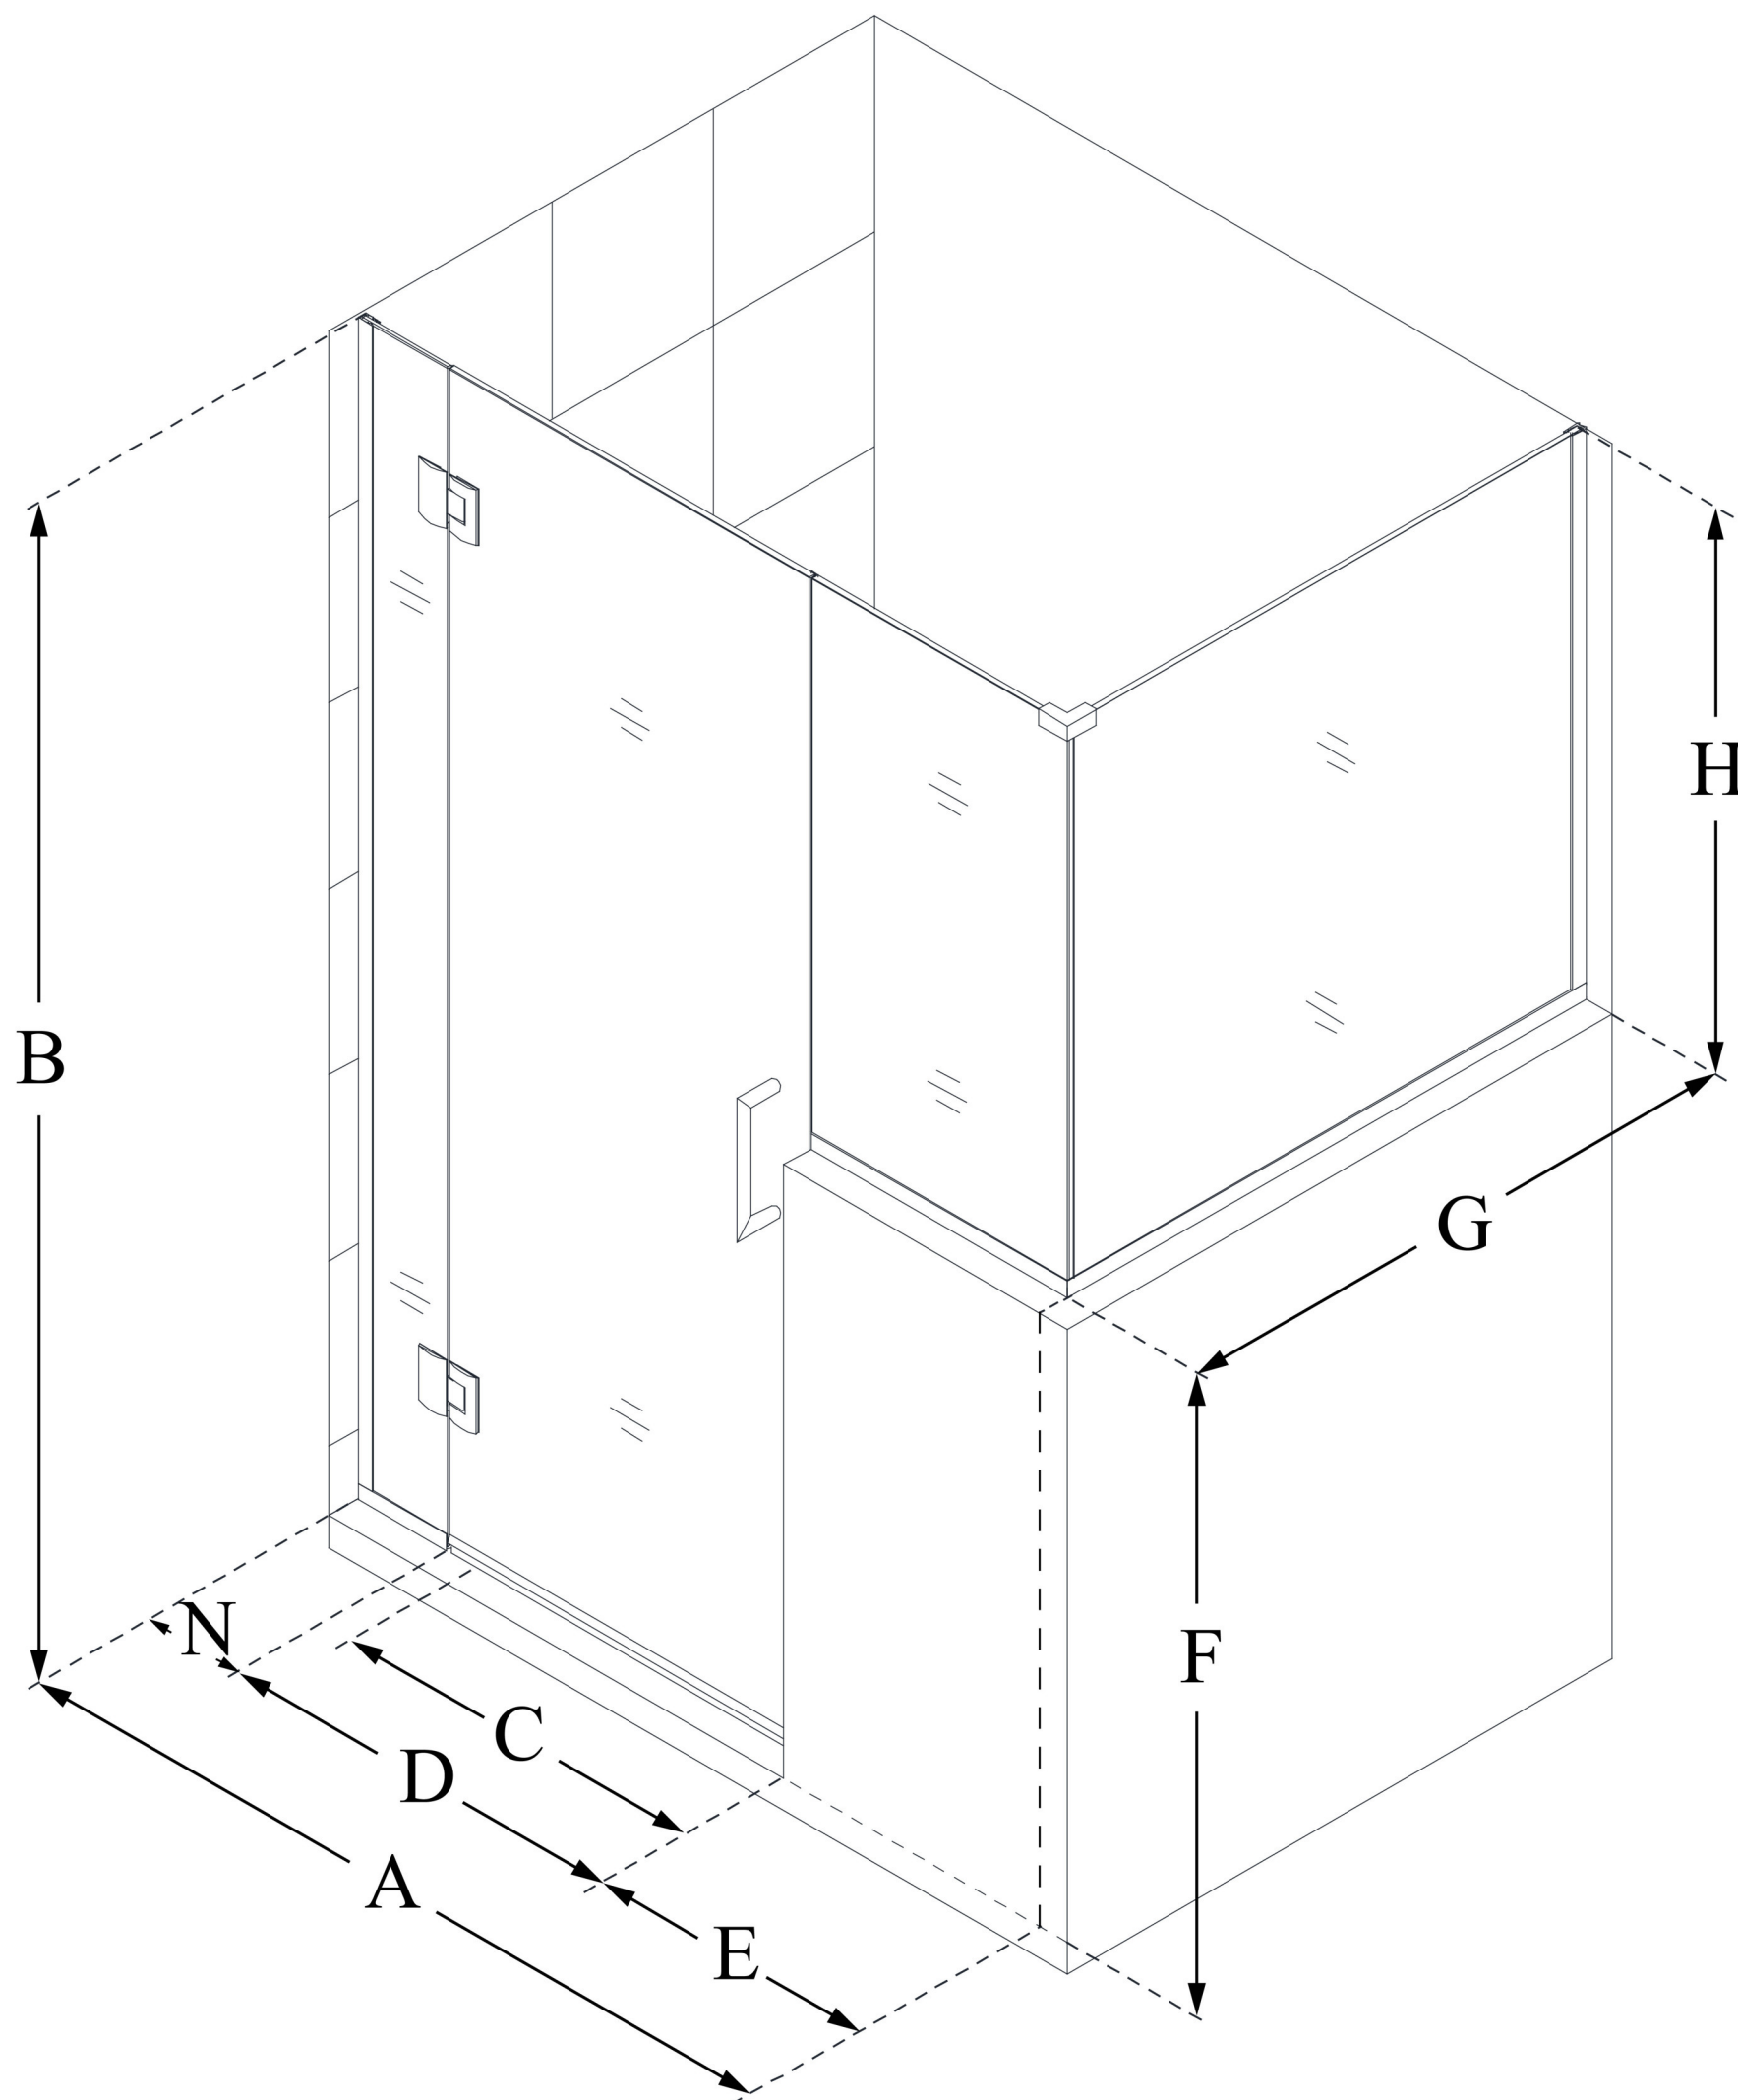

## UNIDOOR-X

DreamLine Unidoor-X 60 in. W x 30 3/8 in. D x 72 in. H Frameless Hinged Shower Enclosure, Clear Glass

**SWING DOOR**

### CONFIGURATION DIMENSIONS:

**A: 60 in.**

MODEL WIDTH

**B: 72 in.**

MODEL HEIGHT

**C: 29 in.**

ACCESS WIDTH

**D: 30 in.**

DOOR WIDTH

**E: 24 in.**

INLINE BUTTRESS PANEL WIDTH

**F: 38 in.**

BUTTRESS WALL HEIGHT

**G: 30 3/8 in.**

RETURN PANEL WIDTH

**H: 34 in.**

BUTTRESS GLASS HEIGHT

**N: 6 in.**

HINGE PANEL WIDTH

DreamLine reserves the right to update or modify the hardware or materials pictured without prior notice for the purpose of product improvement and customer satisfaction.