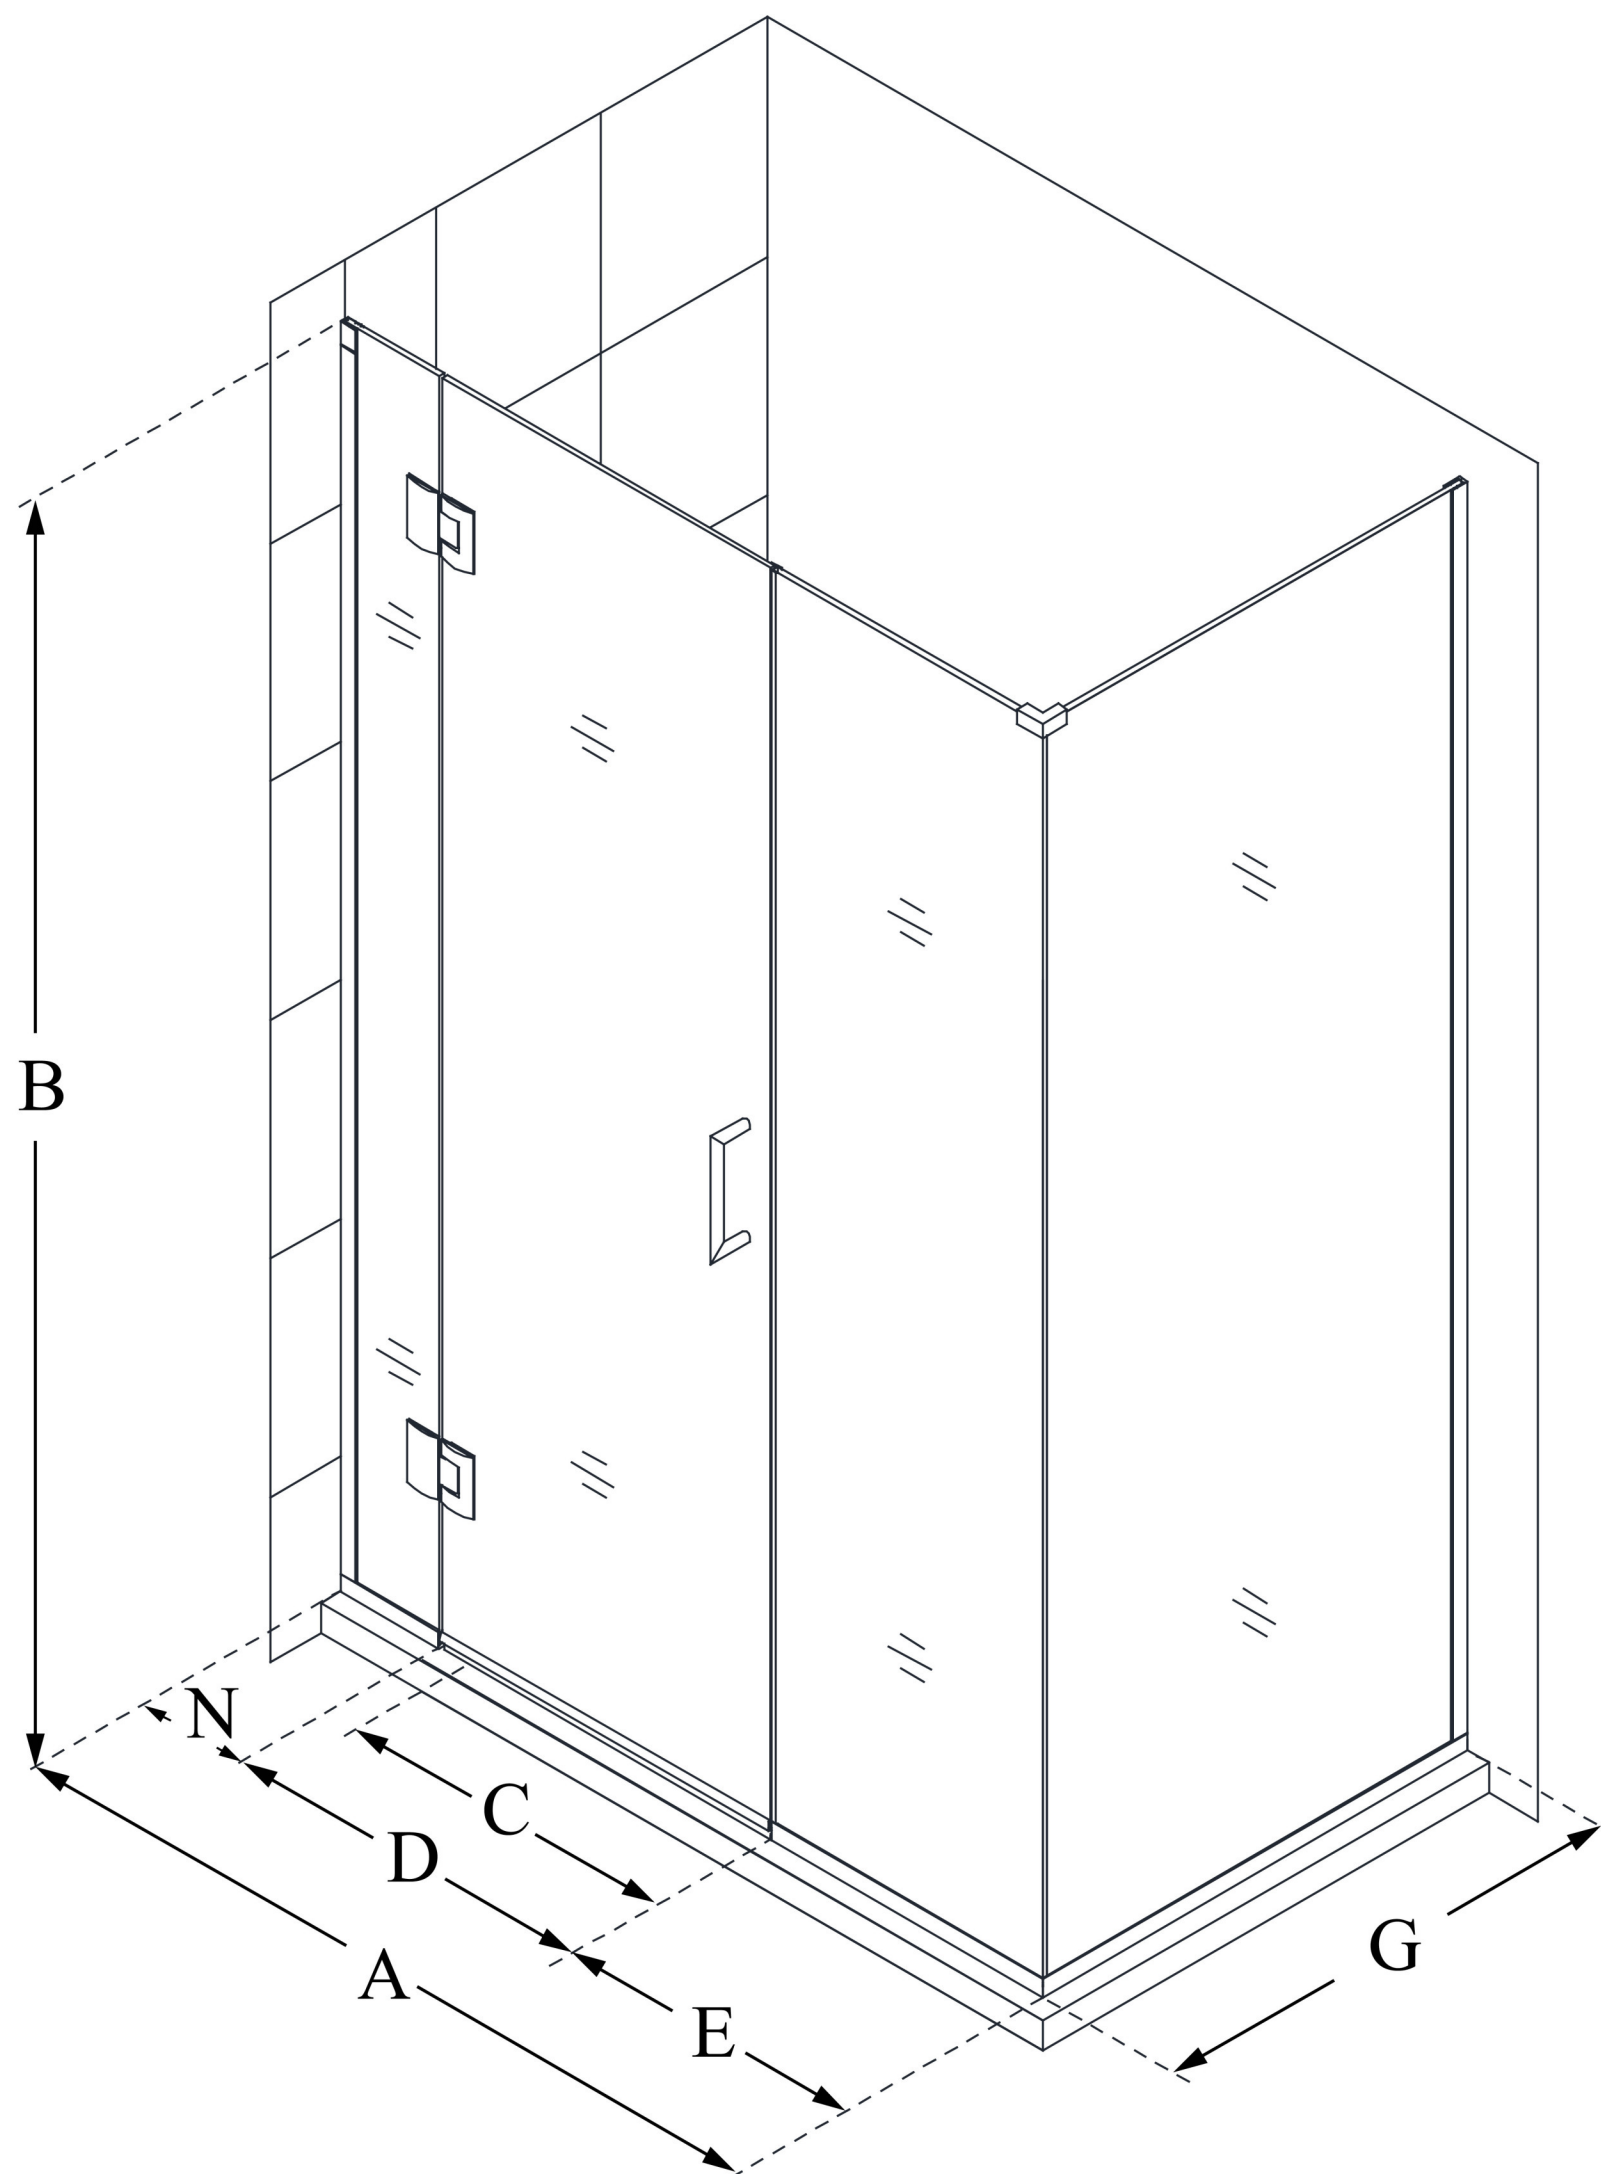

## UNIDOOR-X

DreamLine Unidoor-X 58 1/2 in. W  
x 34 3/8 in. D x 72 in. H Frameless  
Hinged Shower Enclosure, Clear  
Glass

**SWING DOOR**

### CONFIGURATION DIMENSIONS:

**A: 58 1/2 in.**

MODEL WIDTH

**B: 72 in.**

MODEL HEIGHT

**C: 29 in.**

ACCESS WIDTH

**D: 30 in.**

DOOR WIDTH

**E: 22 1/2 in.**

INLINE PANEL WIDTH

**G: 34 3/8 in.**

RETURN PANEL WIDTH

**N: 6 in.**

HINGE PANEL WIDTH

DreamLine reserves the right to update or modify the hardware or materials pictured without prior notice for the purpose of product improvement and customer satisfaction.