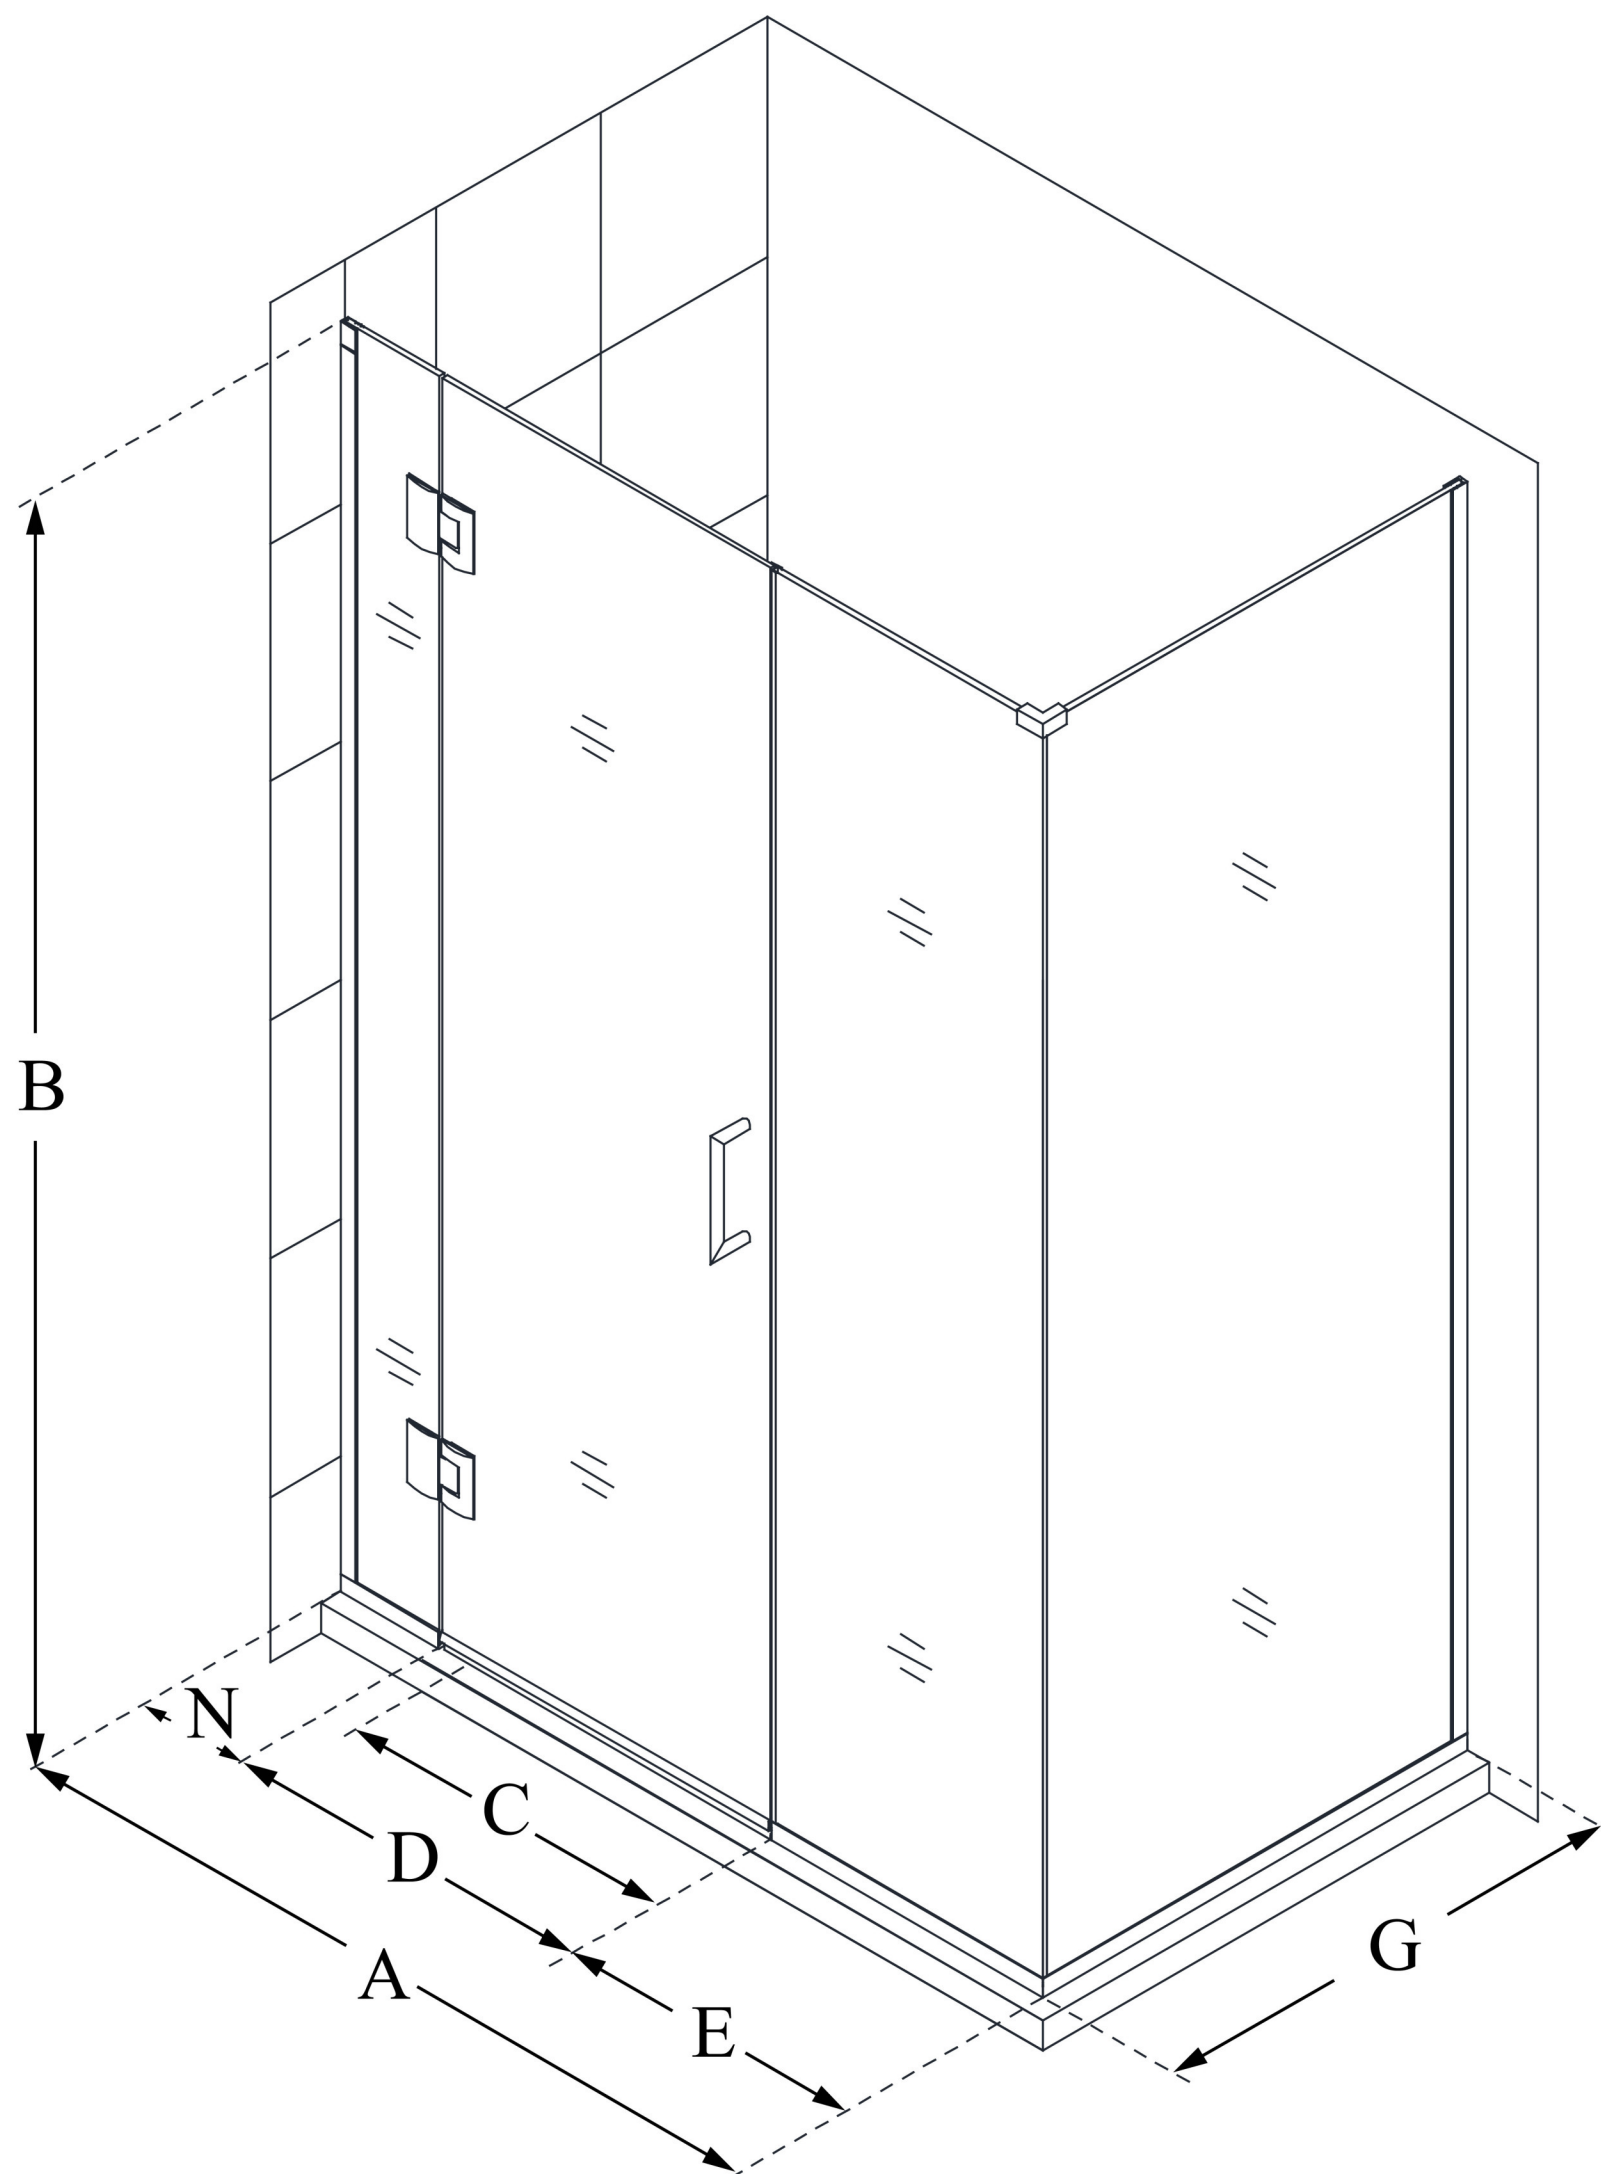

## UNIDOOR-X

DreamLine Unidoor-X 58 1/2 in. W  
x 30 3/8 in. D x 72 in. H Frameless  
Hinged Shower Enclosure, Clear  
Glass

**SWING DOOR**

### CONFIGURATION DIMENSIONS:

**A: 58 1/2 in.**

MODEL WIDTH

**B: 72 in.**

MODEL HEIGHT

**C: 29 in.**

ACCESS WIDTH

**D: 30 in.**

DOOR WIDTH

**E: 22 1/2 in.**

INLINE PANEL WIDTH

**G: 30 3/8 in.**

RETURN PANEL WIDTH

**N: 6 in.**

HINGE PANEL WIDTH

DreamLine reserves the right to update or modify the hardware or materials pictured without prior notice for the purpose of product improvement and customer satisfaction.