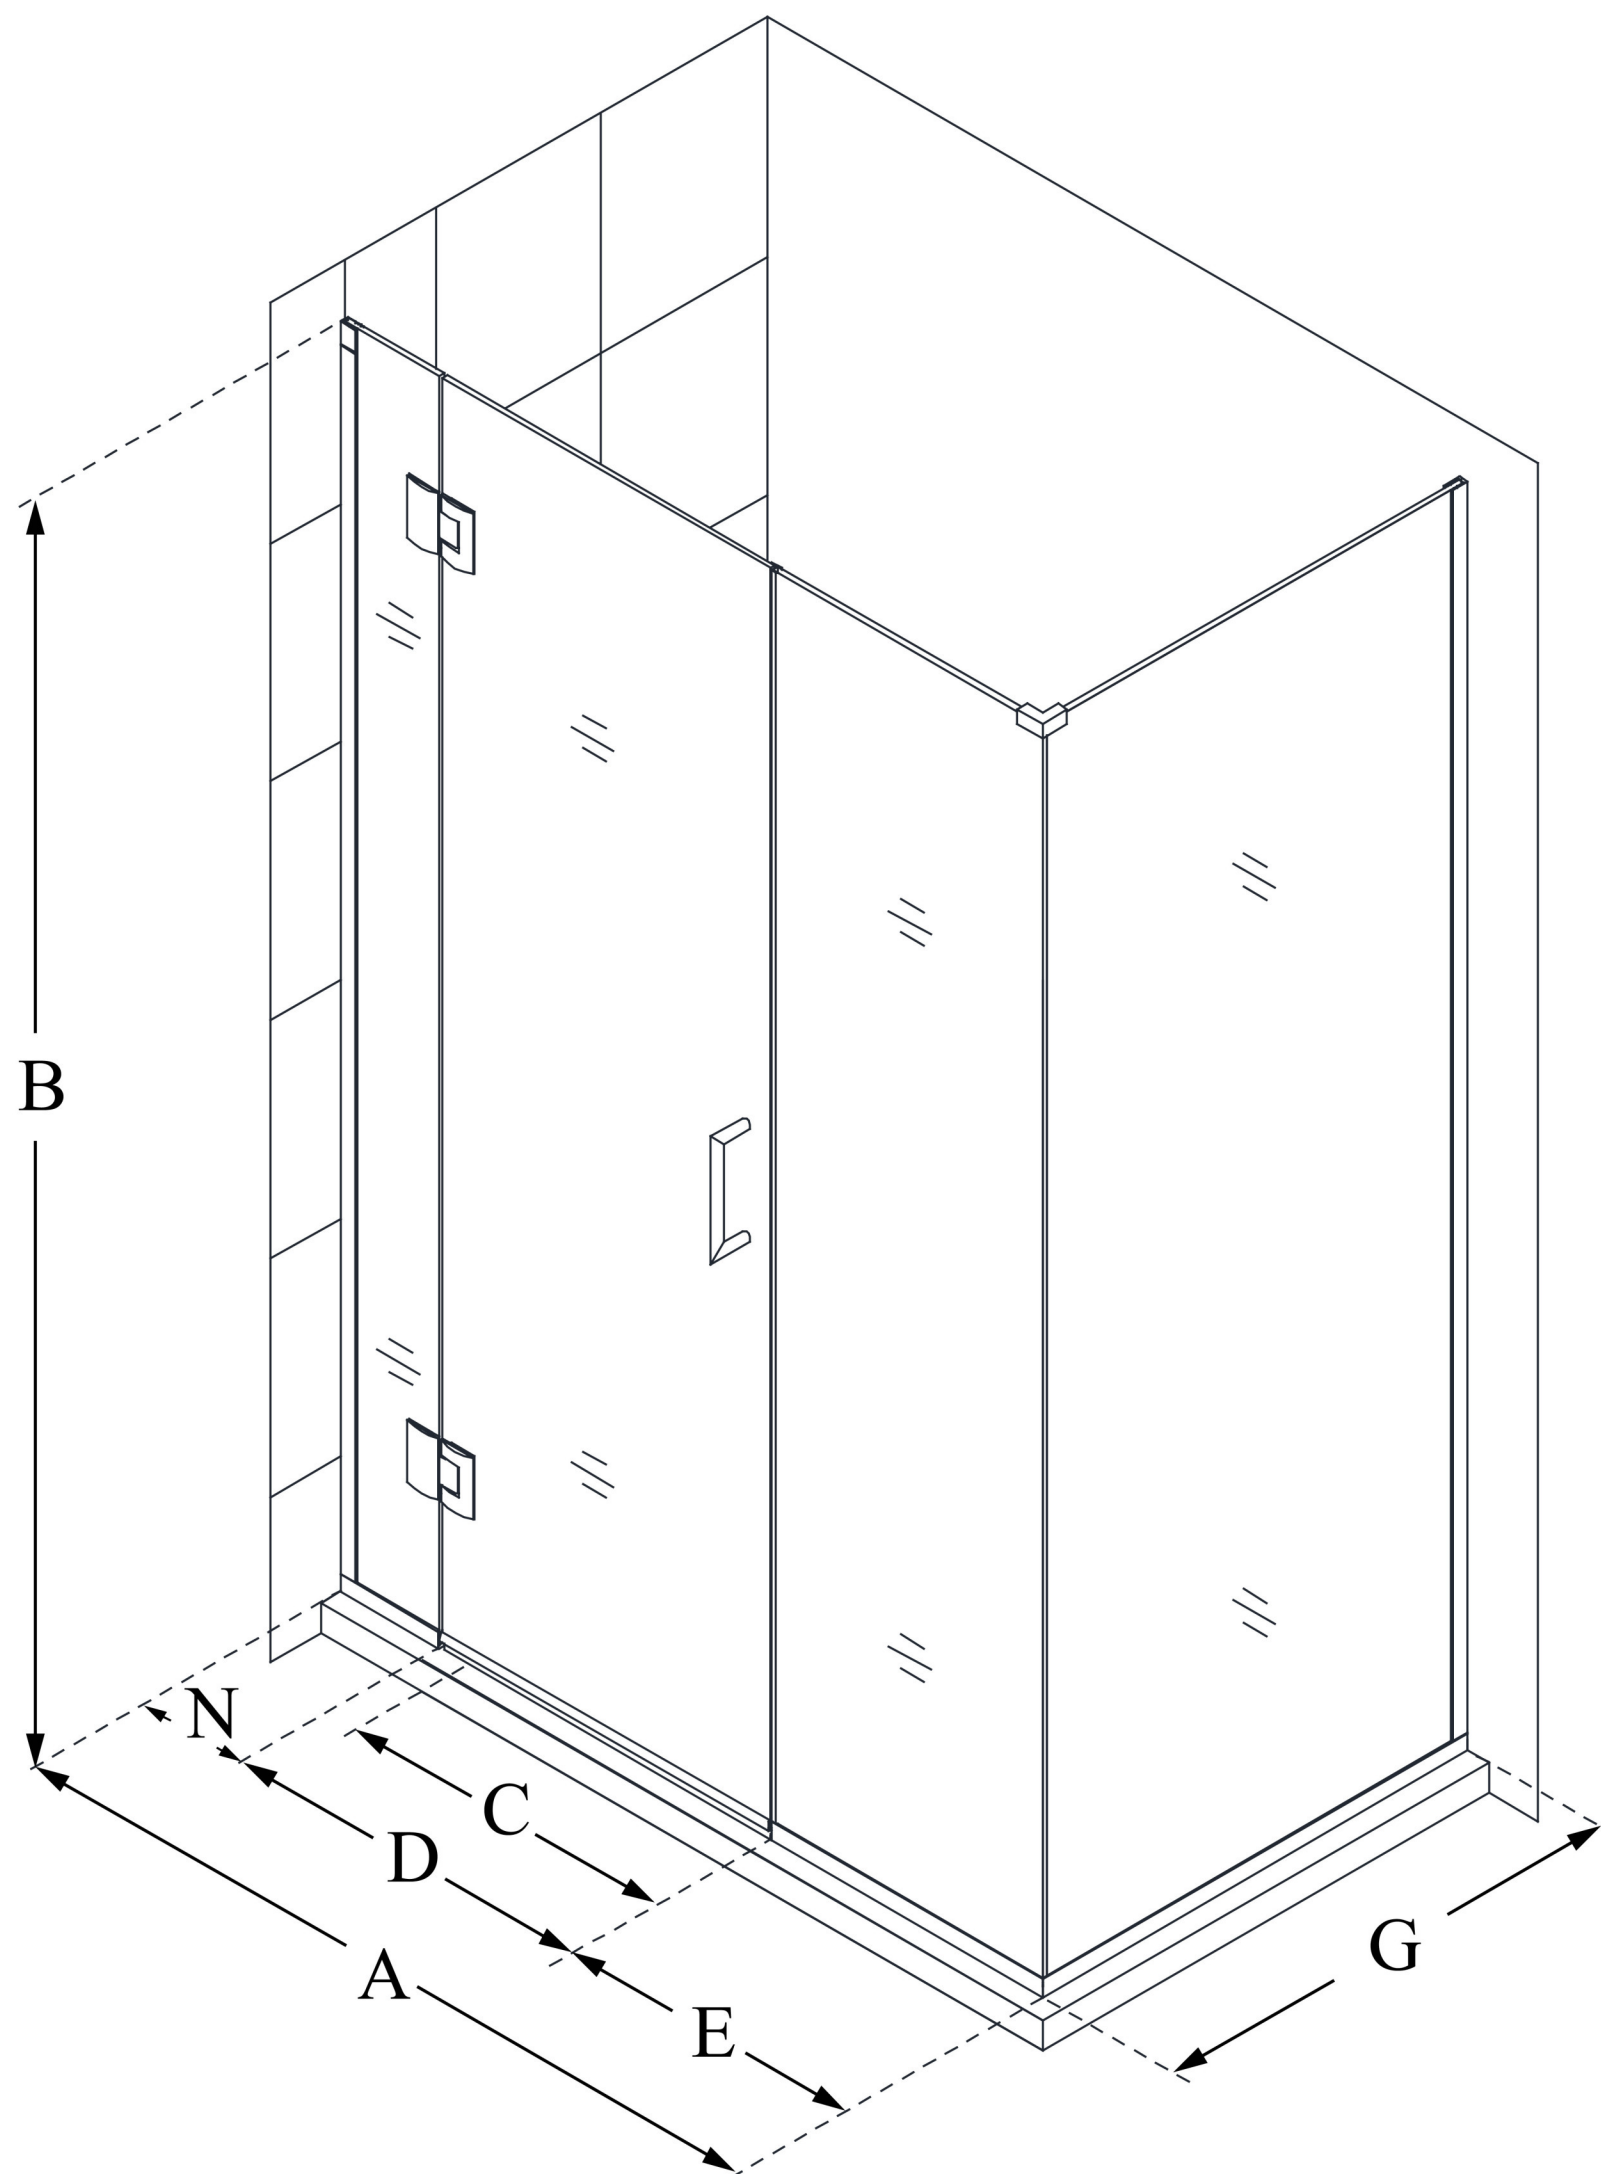

## UNIDOOR-X

DreamLine Unidoor-X 58 in. W x  
34 3/8 in. D x 72 in. H Frameless  
Hinged Shower Enclosure, Clear  
Glass

**SWING DOOR**

### CONFIGURATION DIMENSIONS:

**A: 58 in.**

MODEL WIDTH

**B: 72 in.**

MODEL HEIGHT

**C: 29 in.**

ACCESS WIDTH

**D: 30 in.**

DOOR WIDTH

**E: 22 in.**

INLINE PANEL WIDTH

**G: 34 3/8 in.**

RETURN PANEL WIDTH

**N: 6 in.**

HINGE PANEL WIDTH

DreamLine reserves the right to update or modify the hardware or materials pictured without prior notice for the purpose of product improvement and customer satisfaction.