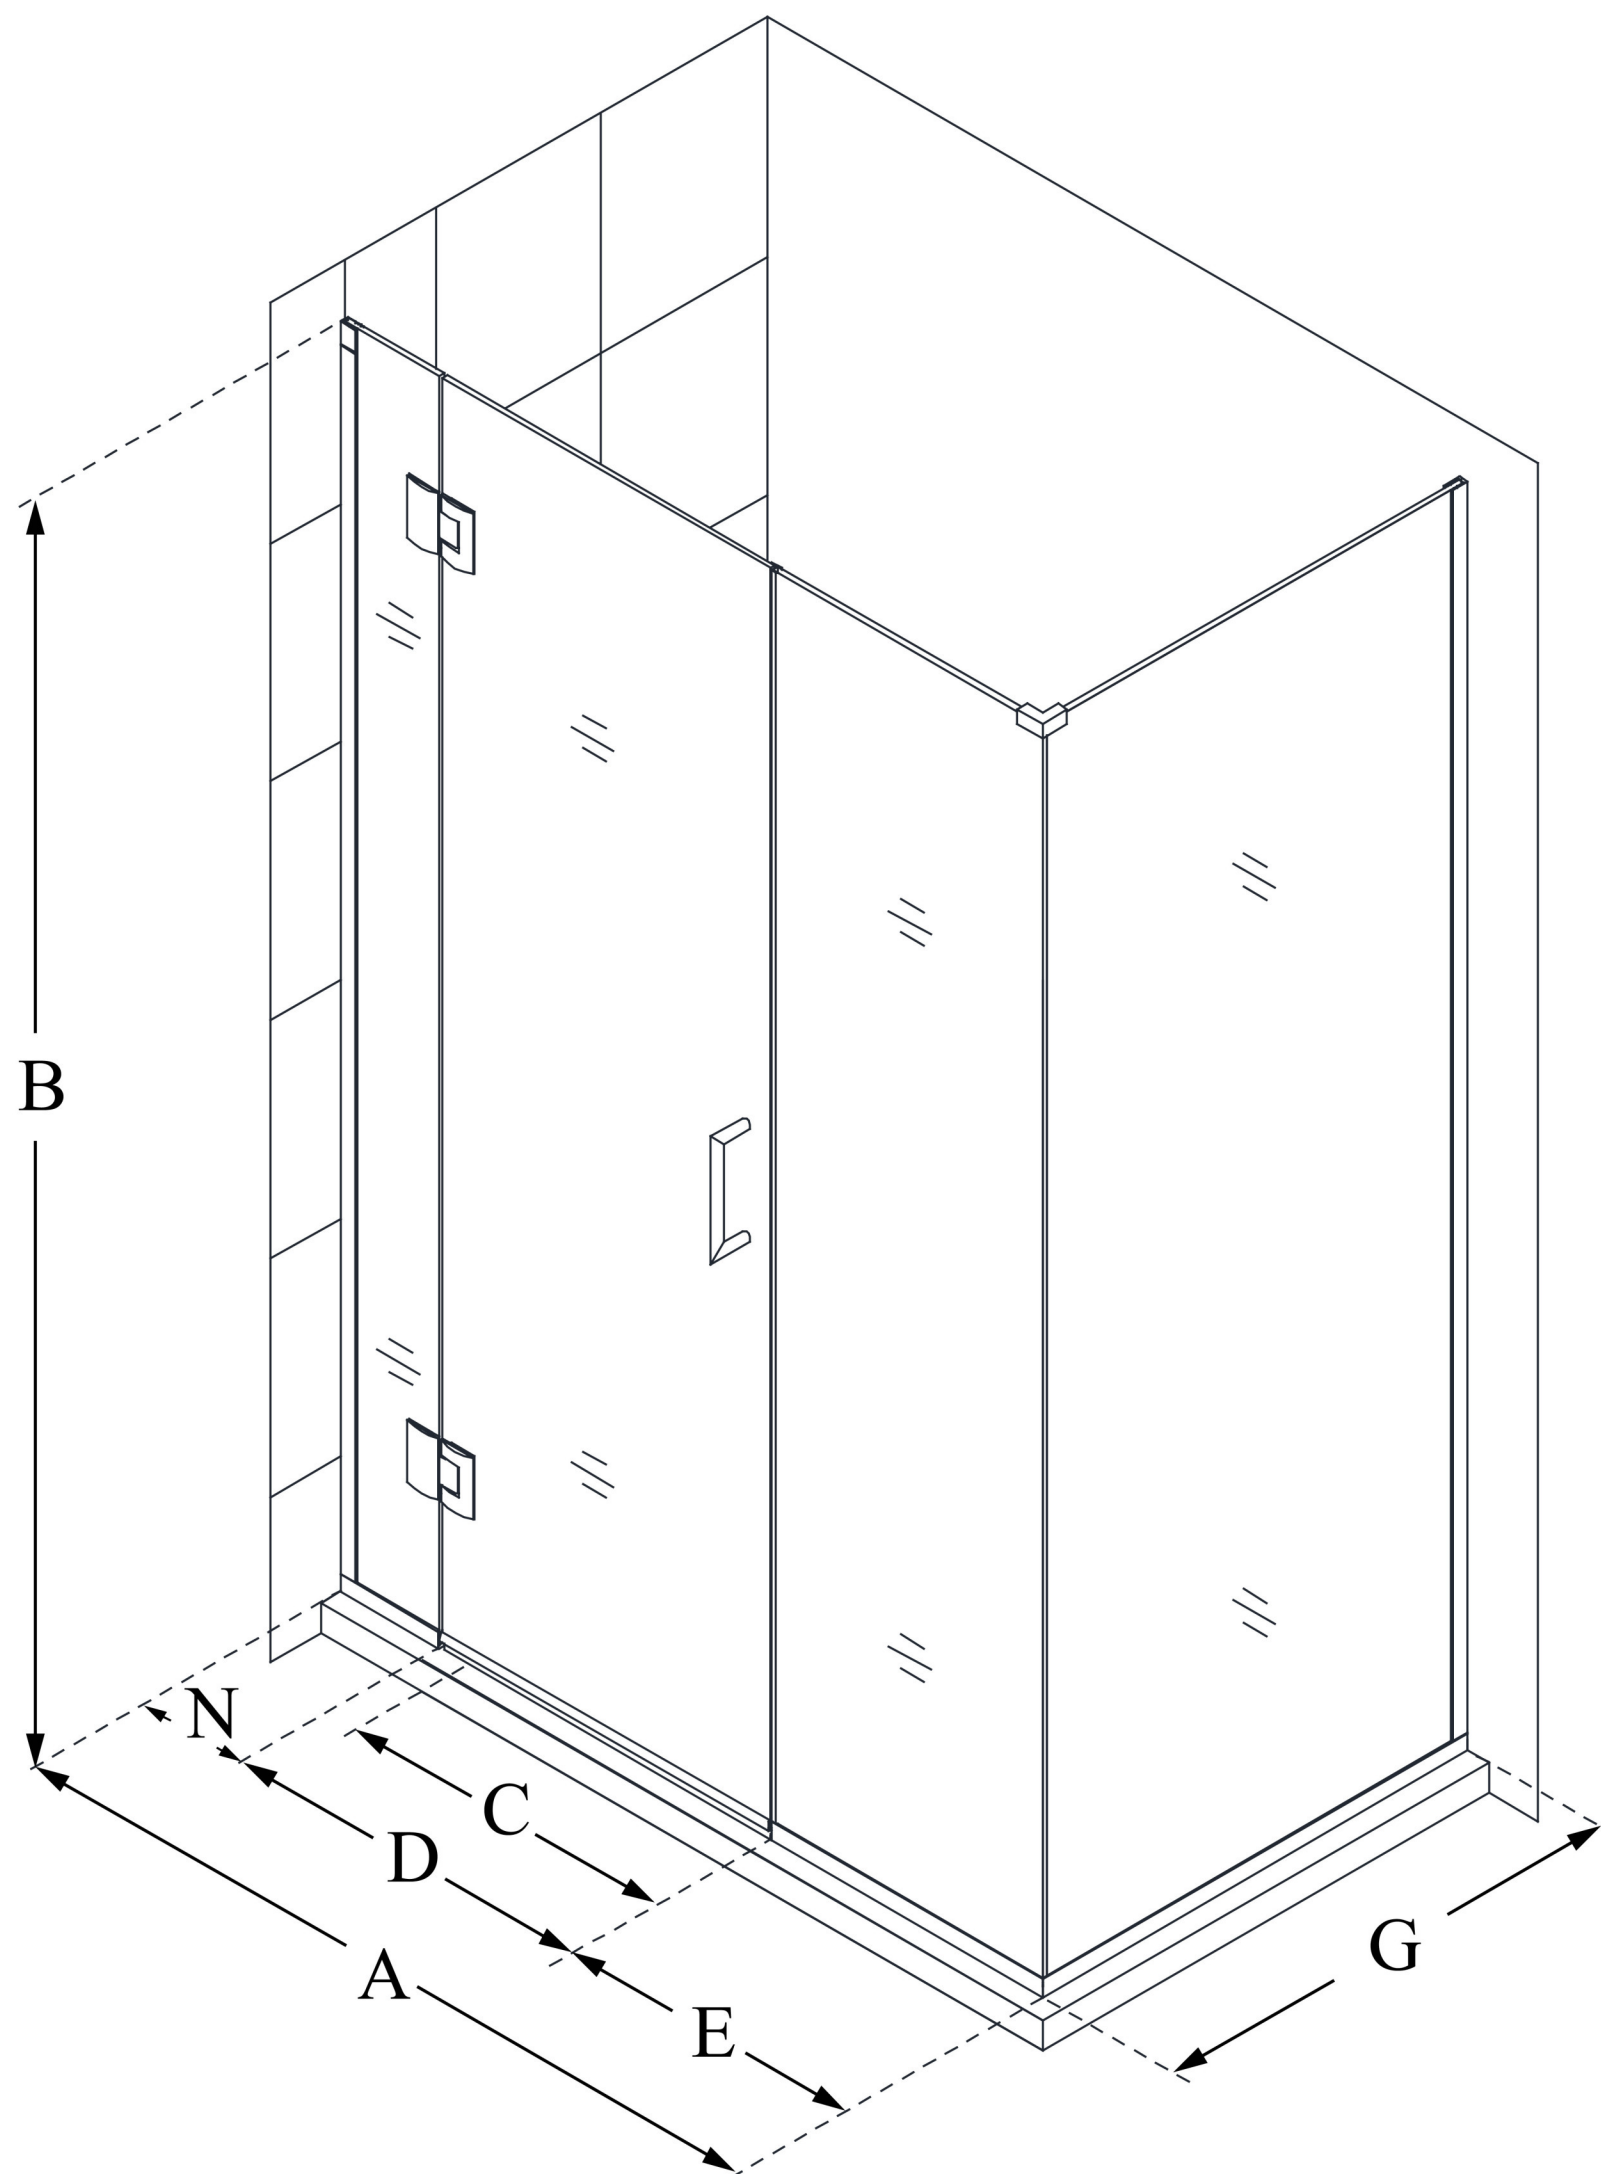

**E1302230**

**UNIDOOR-X**

DreamLine Unidoor-X 58 in. W x 30 3/8 in. D x 72 in. H Frameless Hinged Shower Enclosure, Clear Glass

**SWING DOOR**

**CONFIGURATION  
DIMENSIONS:**

**A: 58 in.**

MODEL WIDTH

**B: 72 in.**

MODEL HEIGHT

**C: 29 in.**

ACCESS WIDTH

**D: 30 in.**

DOOR WIDTH

**E: 22 in.**

INLINE PANEL WIDTH

**G: 30 3/8 in.**

RETURN PANEL WIDTH

**N: 6 in.**

HINGE PANEL WIDTH

DreamLine reserves the right to update or modify the hardware or materials pictured without prior notice for the purpose of product improvement and customer satisfaction.