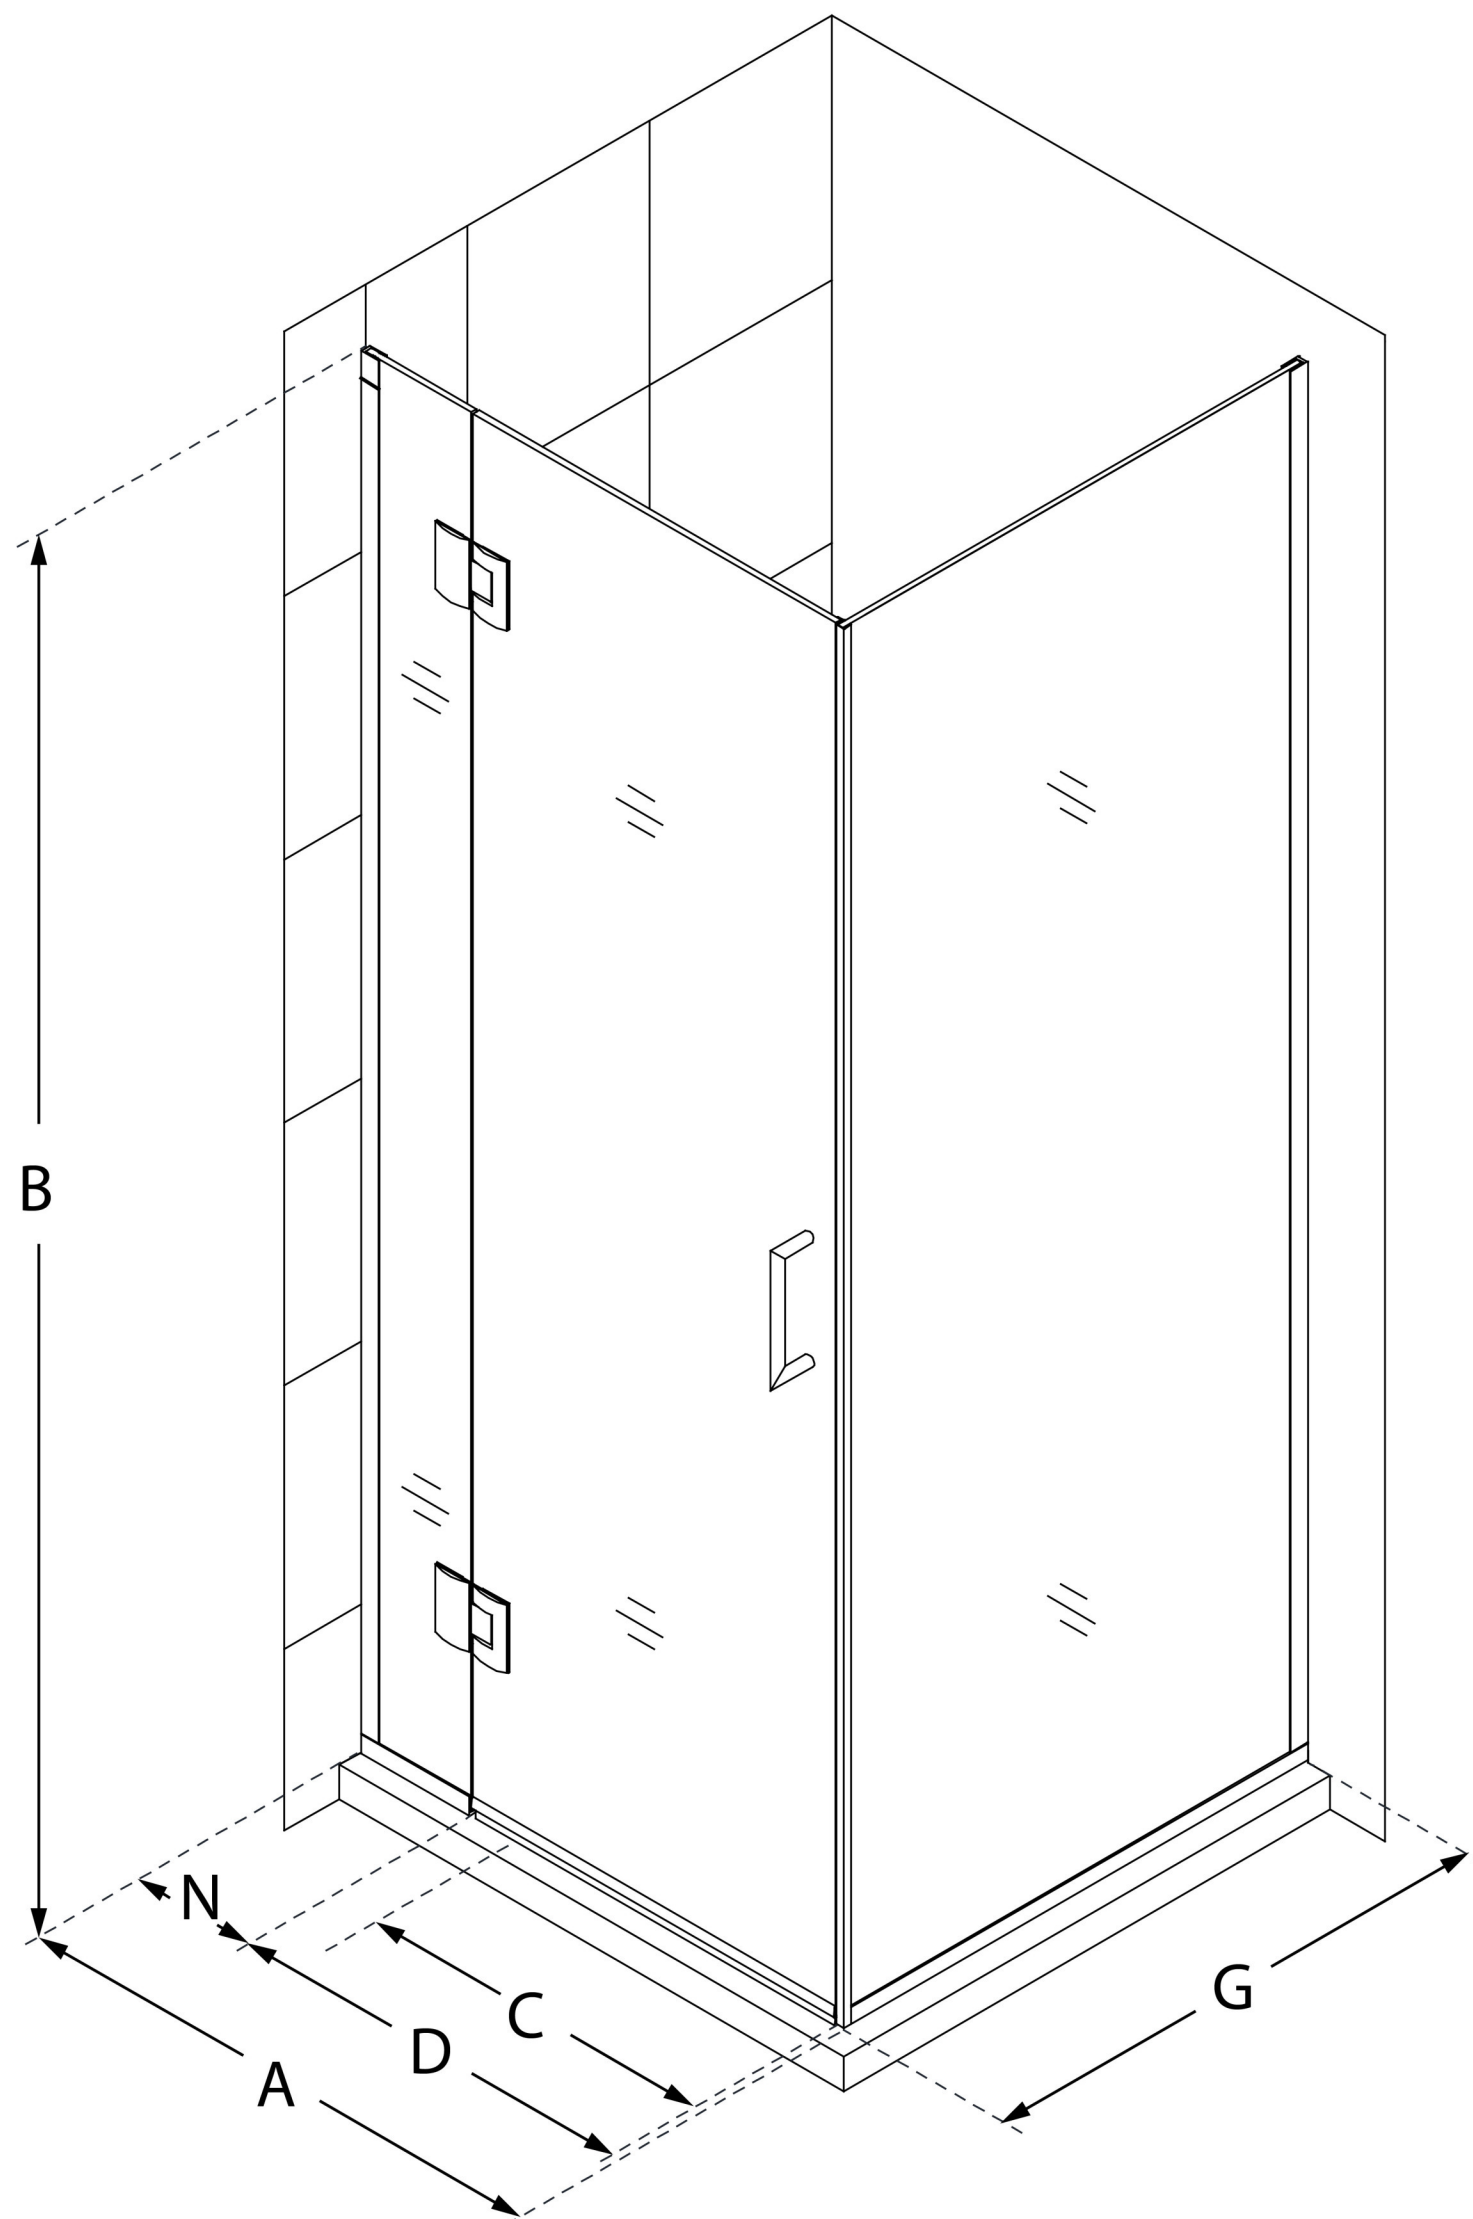

E12934

UNIDOOR-X

DreamLine Unidoor-X 35 3/8 in.
W x 34 in. D x 72 in. H Frameless
Hinged Shower Enclosure, Clear
Glass

SWING DOOR

CONFIGURATION DIMENSIONS:

A: 35 3/8 in.

MODEL WIDTH

B: 72 in.

MODEL HEIGHT

C: 28 in.

ACCESS WIDTH

D: 29 in.

DOOR WIDTH

G: 34 in.

RETURN PANEL WIDTH

N: 6 in.

HINGE PANEL WIDTH

DreamLine reserves the right to update or modify the hardware or materials pictured without prior notice for the purpose of product improvement and customer satisfaction.