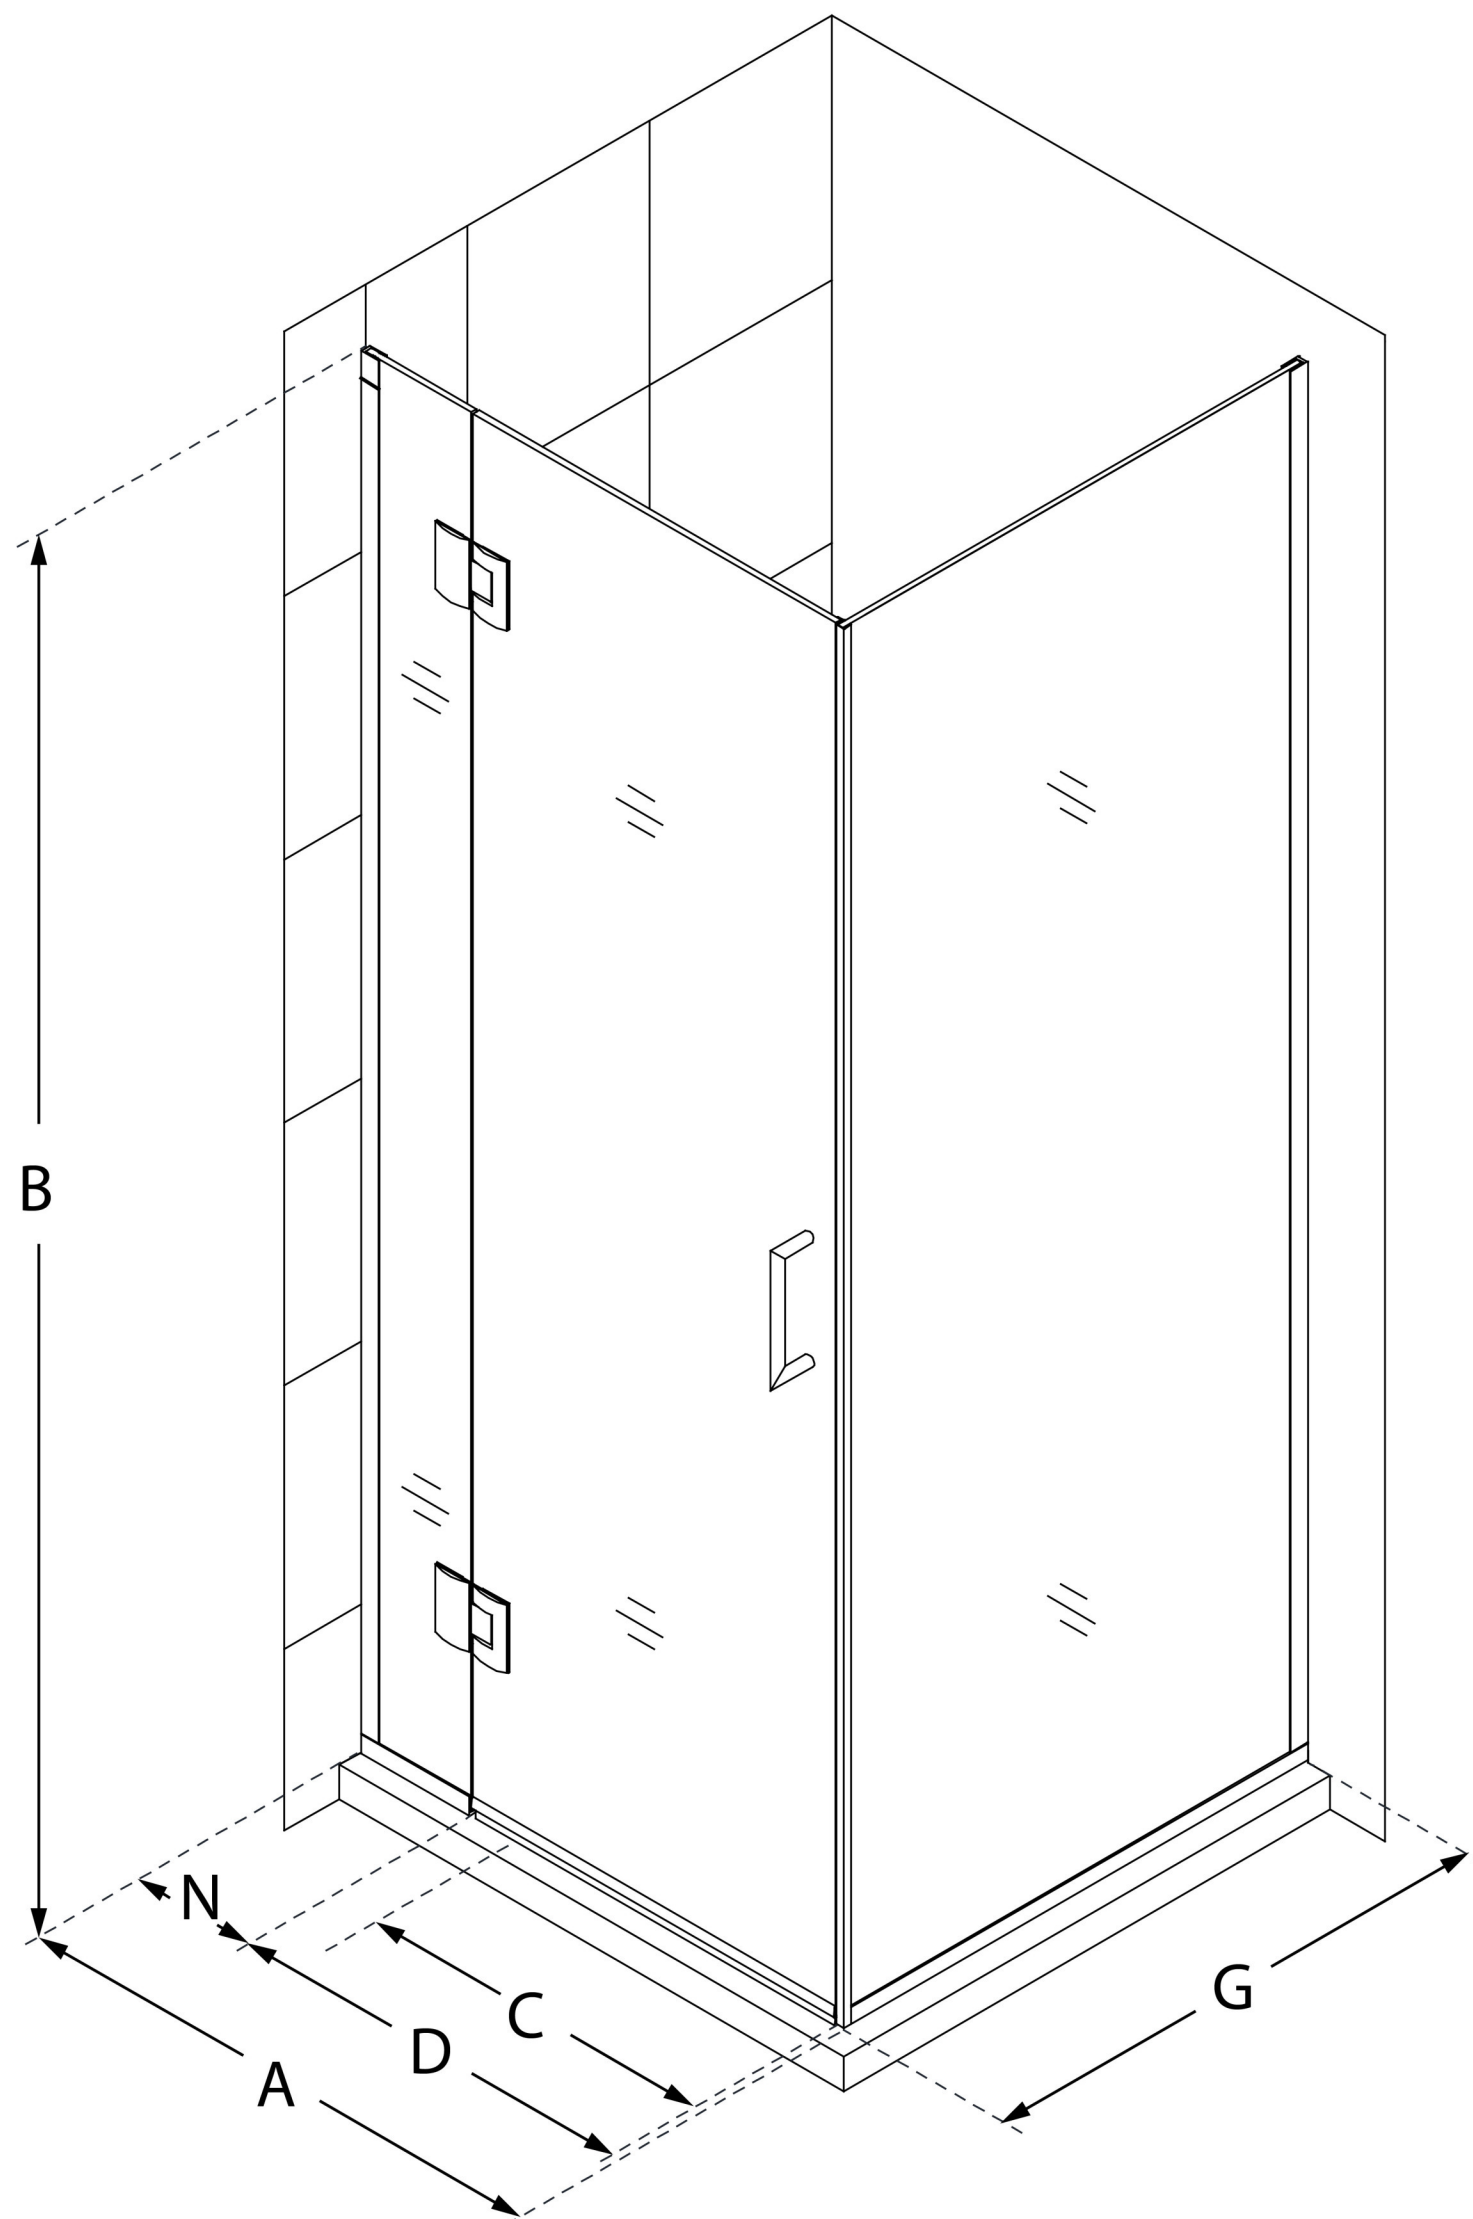

E12930

UNIDOOR-X

DreamLine Unidoor-X 35 3/8 in.
W x 30 in. D x 72 in. H Frameless
Hinged Shower Enclosure, Clear
Glass

SWING DOOR

CONFIGURATION DIMENSIONS:

A: 35 3/8 in.

MODEL WIDTH

B: 72 in.

MODEL HEIGHT

C: 28 in.

ACCESS WIDTH

D: 29 in.

DOOR WIDTH

G: 30 in.

RETURN PANEL WIDTH

N: 6 in.

HINGE PANEL WIDTH

DreamLine reserves the right to update or modify the hardware or materials pictured without prior notice for the purpose of product improvement and customer satisfaction.