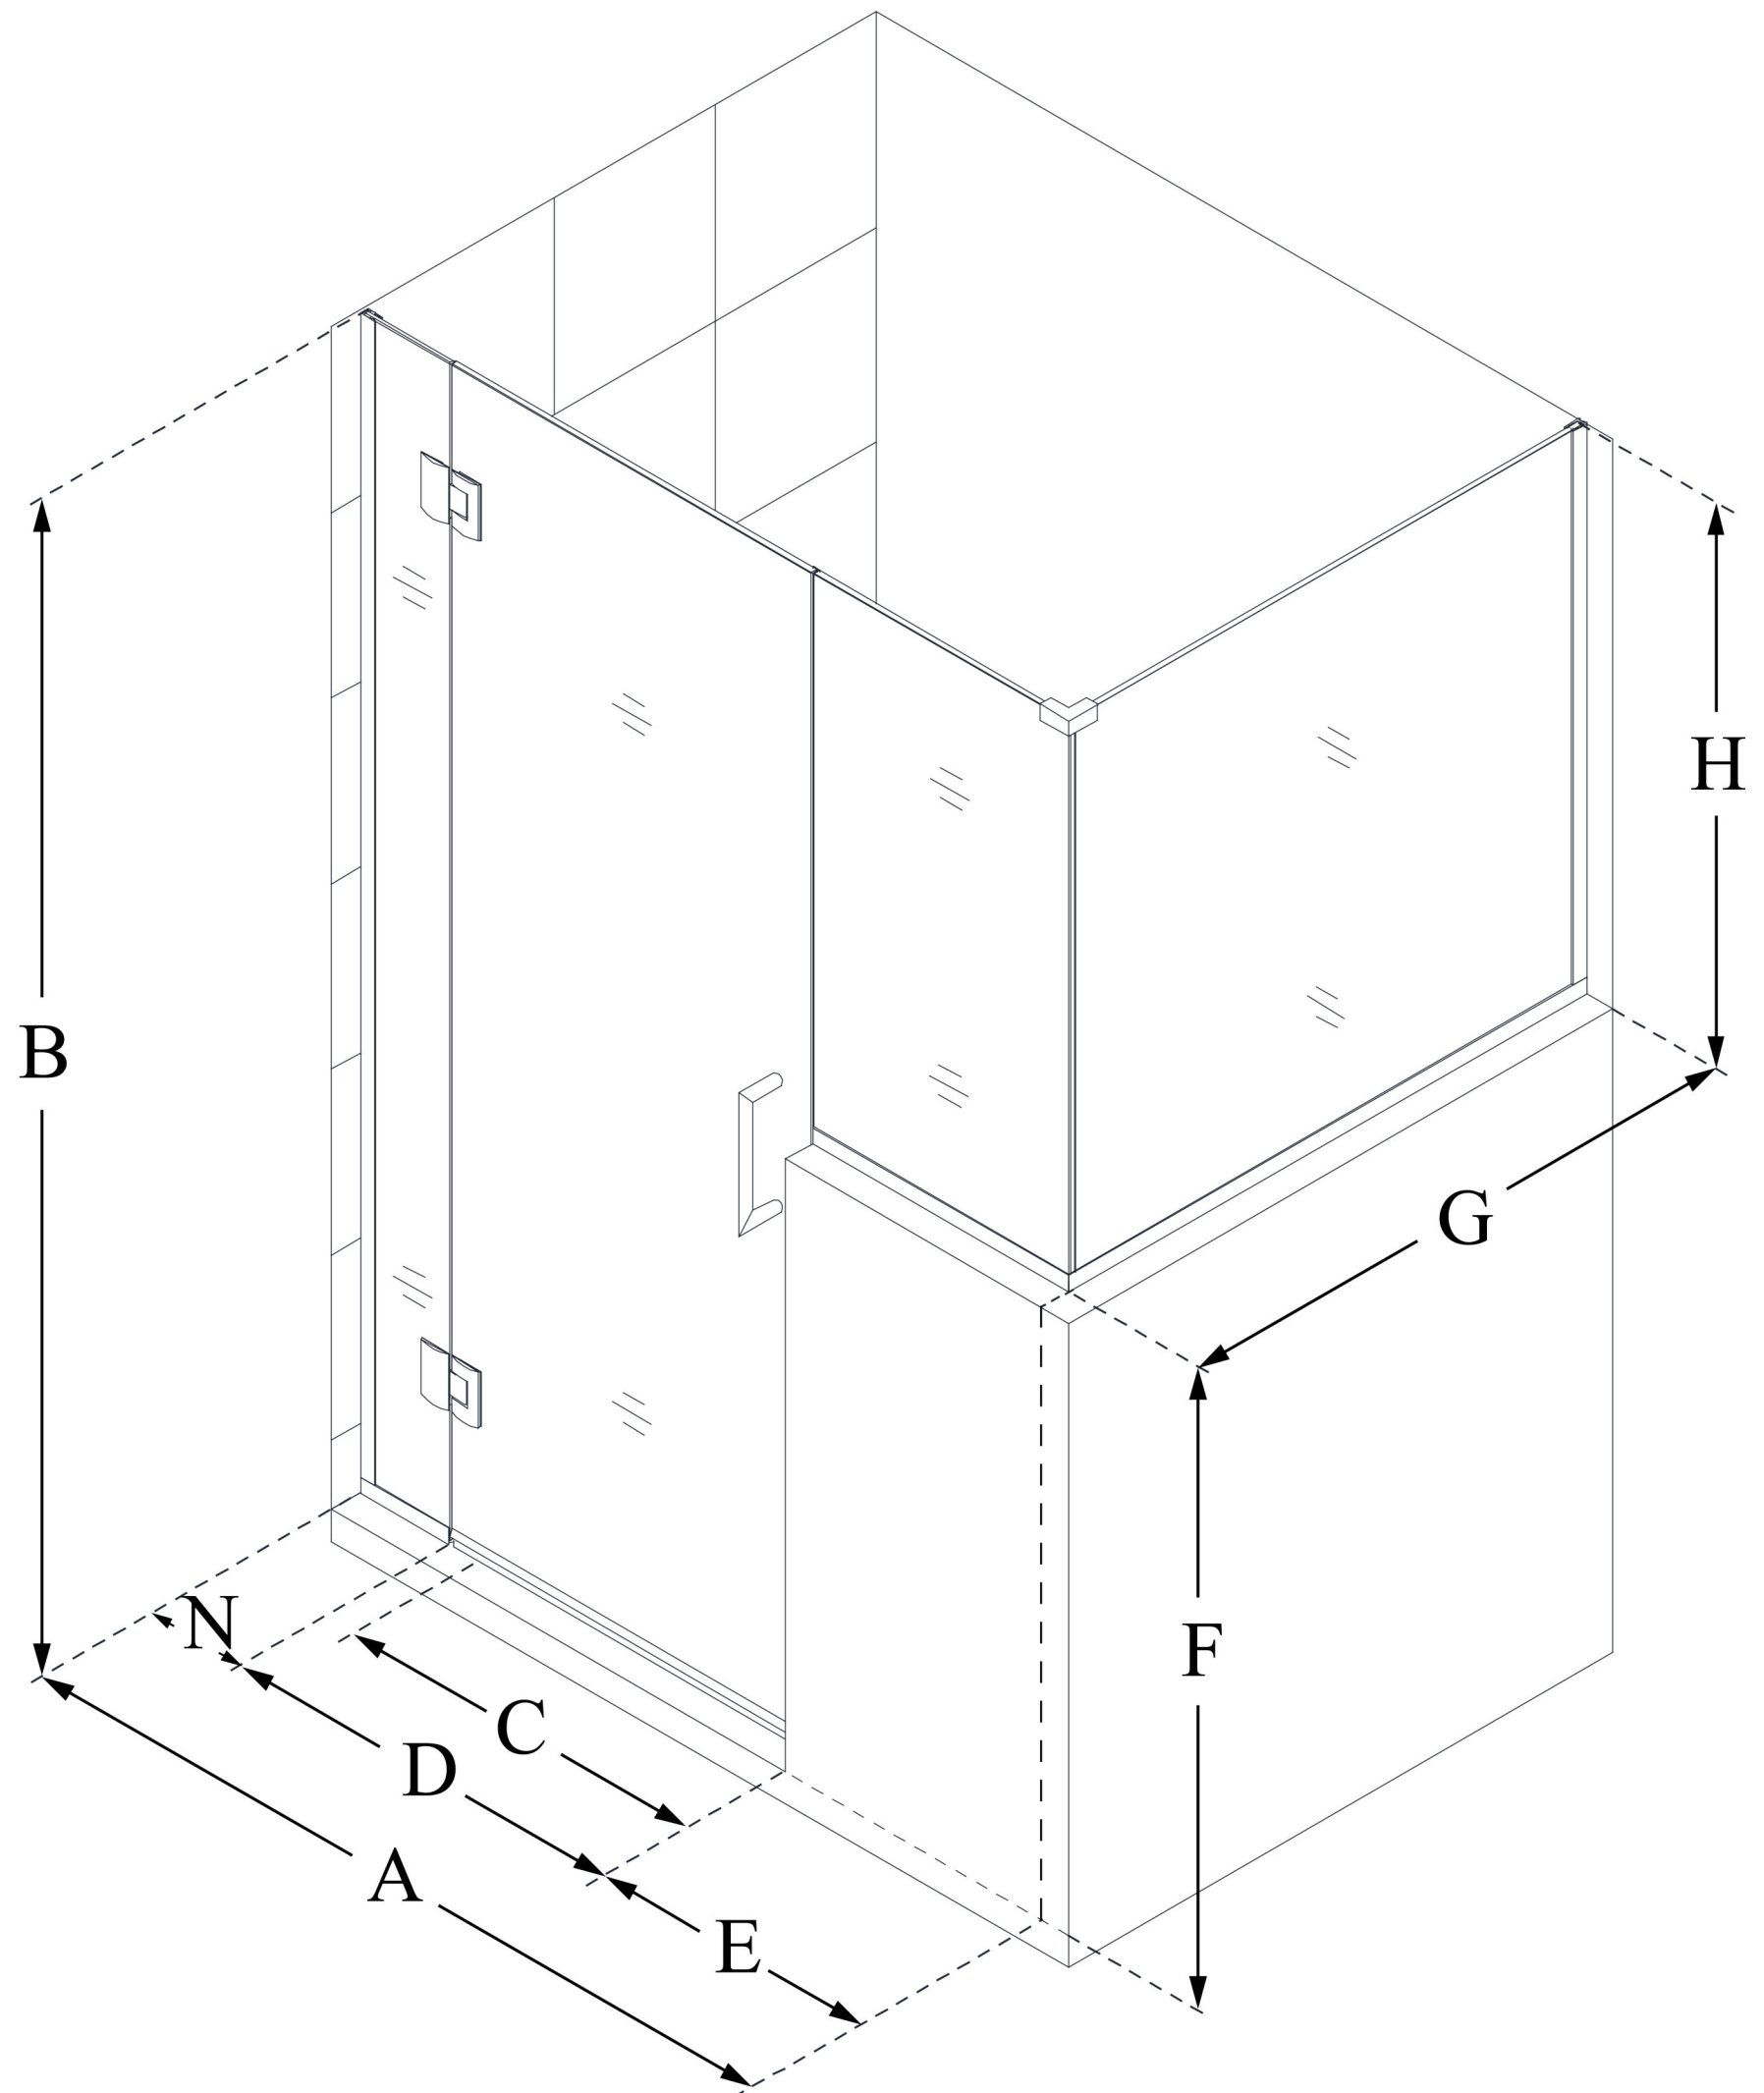

E129243636

UNIDOOR-X

DreamLine Unidoor-X 59 in. W x 36 3/8 in. D x 72 in. H Frameless Hinged Shower Enclosure, Clear Glass

SWING DOOR

CONFIGURATION DIMENSIONS:

A: 59 in.

MODEL WIDTH

B: 72 in.

MODEL HEIGHT

C: 28 in.

ACCESS WIDTH

D: 29 in.

DOOR WIDTH

E: 24 in.

INLINE BUTTRESS PANEL WIDTH

F: 36 in.

BUTTRESS WALL HEIGHT

G: 36 3/8 in.

RETURN PANEL WIDTH

H: 36 in.

BUTTRESS GLASS HEIGHT

N: 6 in.

HINGE PANEL WIDTH

DreamLine reserves the right to update or modify the hardware or materials pictured without prior notice for the purpose of product improvement and customer satisfaction.