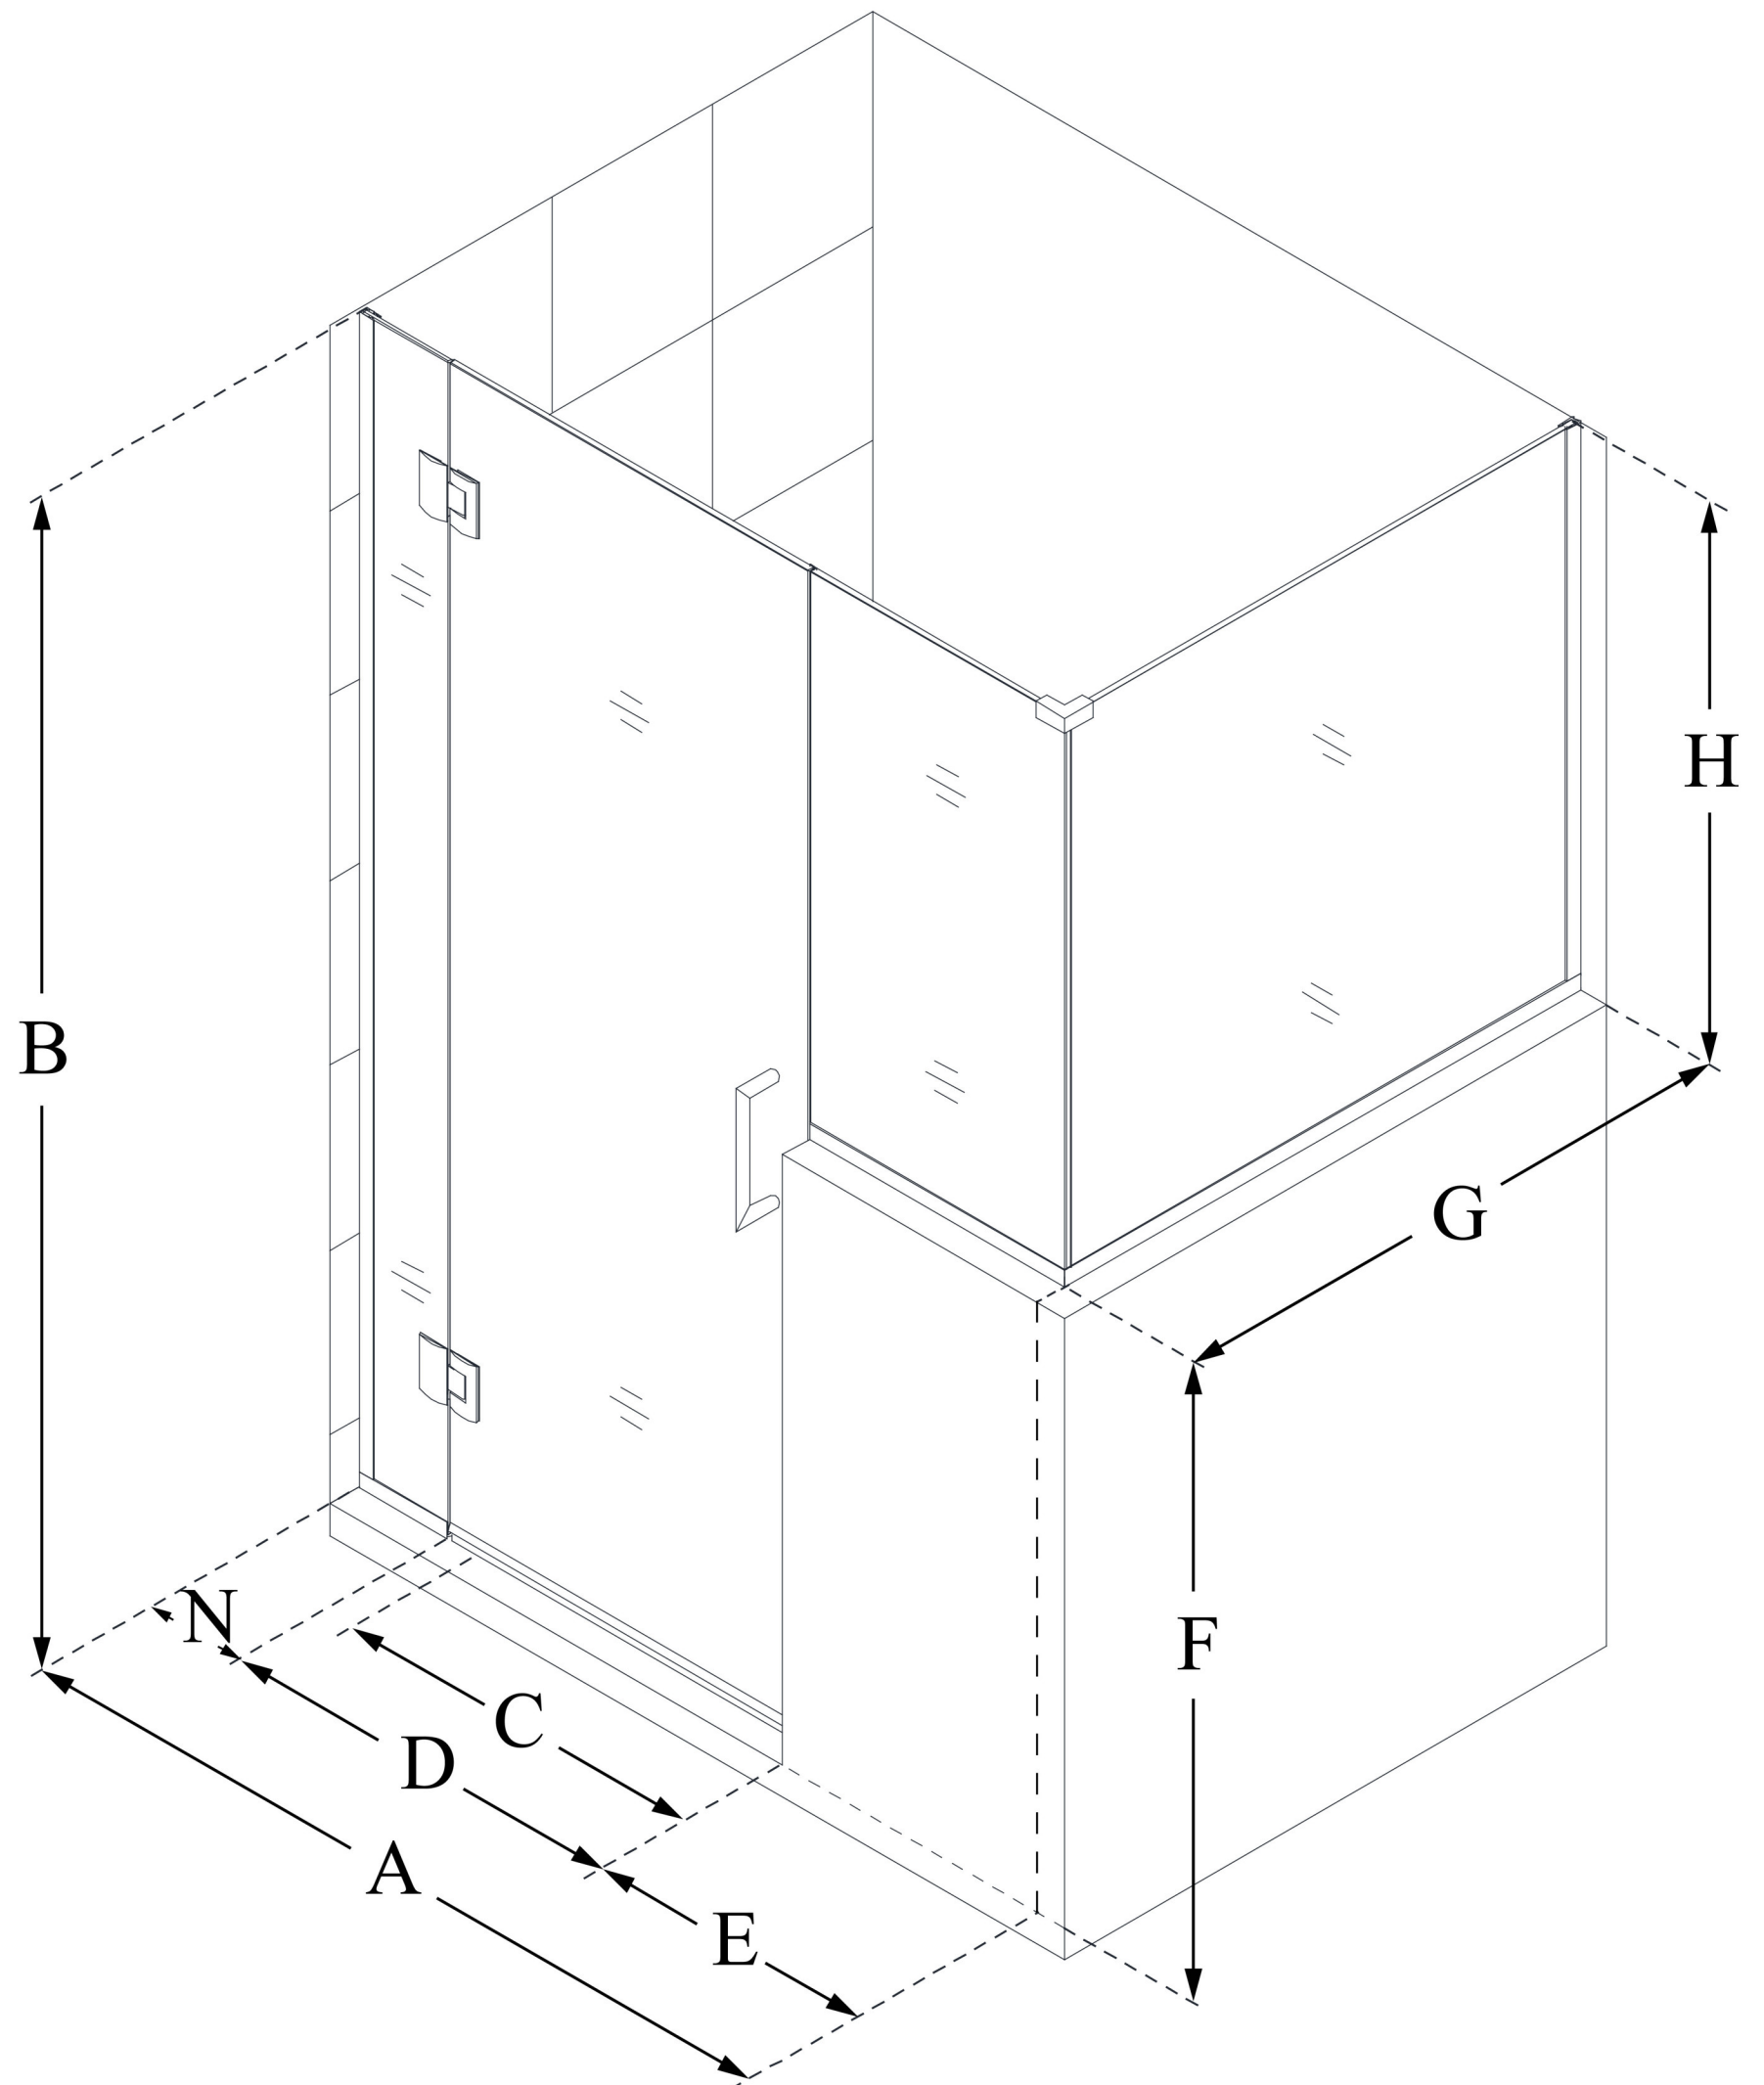

E129243436

UNIDOOR-X

DreamLine Unidoor-X 59 in. W x 36 3/8 in. D x 72 in. H Frameless Hinged Shower Enclosure, Clear Glass

SWING DOOR

CONFIGURATION DIMENSIONS:

A: 59 in.

MODEL WIDTH

B: 72 in.

MODEL HEIGHT

C: 28 in.

ACCESS WIDTH

D: 29 in.

DOOR WIDTH

E: 24 in.

INLINE BUTTRESS PANEL WIDTH

F: 38 in.

BUTTRESS WALL HEIGHT

G: 36 3/8 in.

RETURN PANEL WIDTH

H: 34 in.

BUTTRESS GLASS HEIGHT

N: 6 in.

HINGE PANEL WIDTH

DreamLine reserves the right to update or modify the hardware or materials pictured without prior notice for the purpose of product improvement and customer satisfaction.