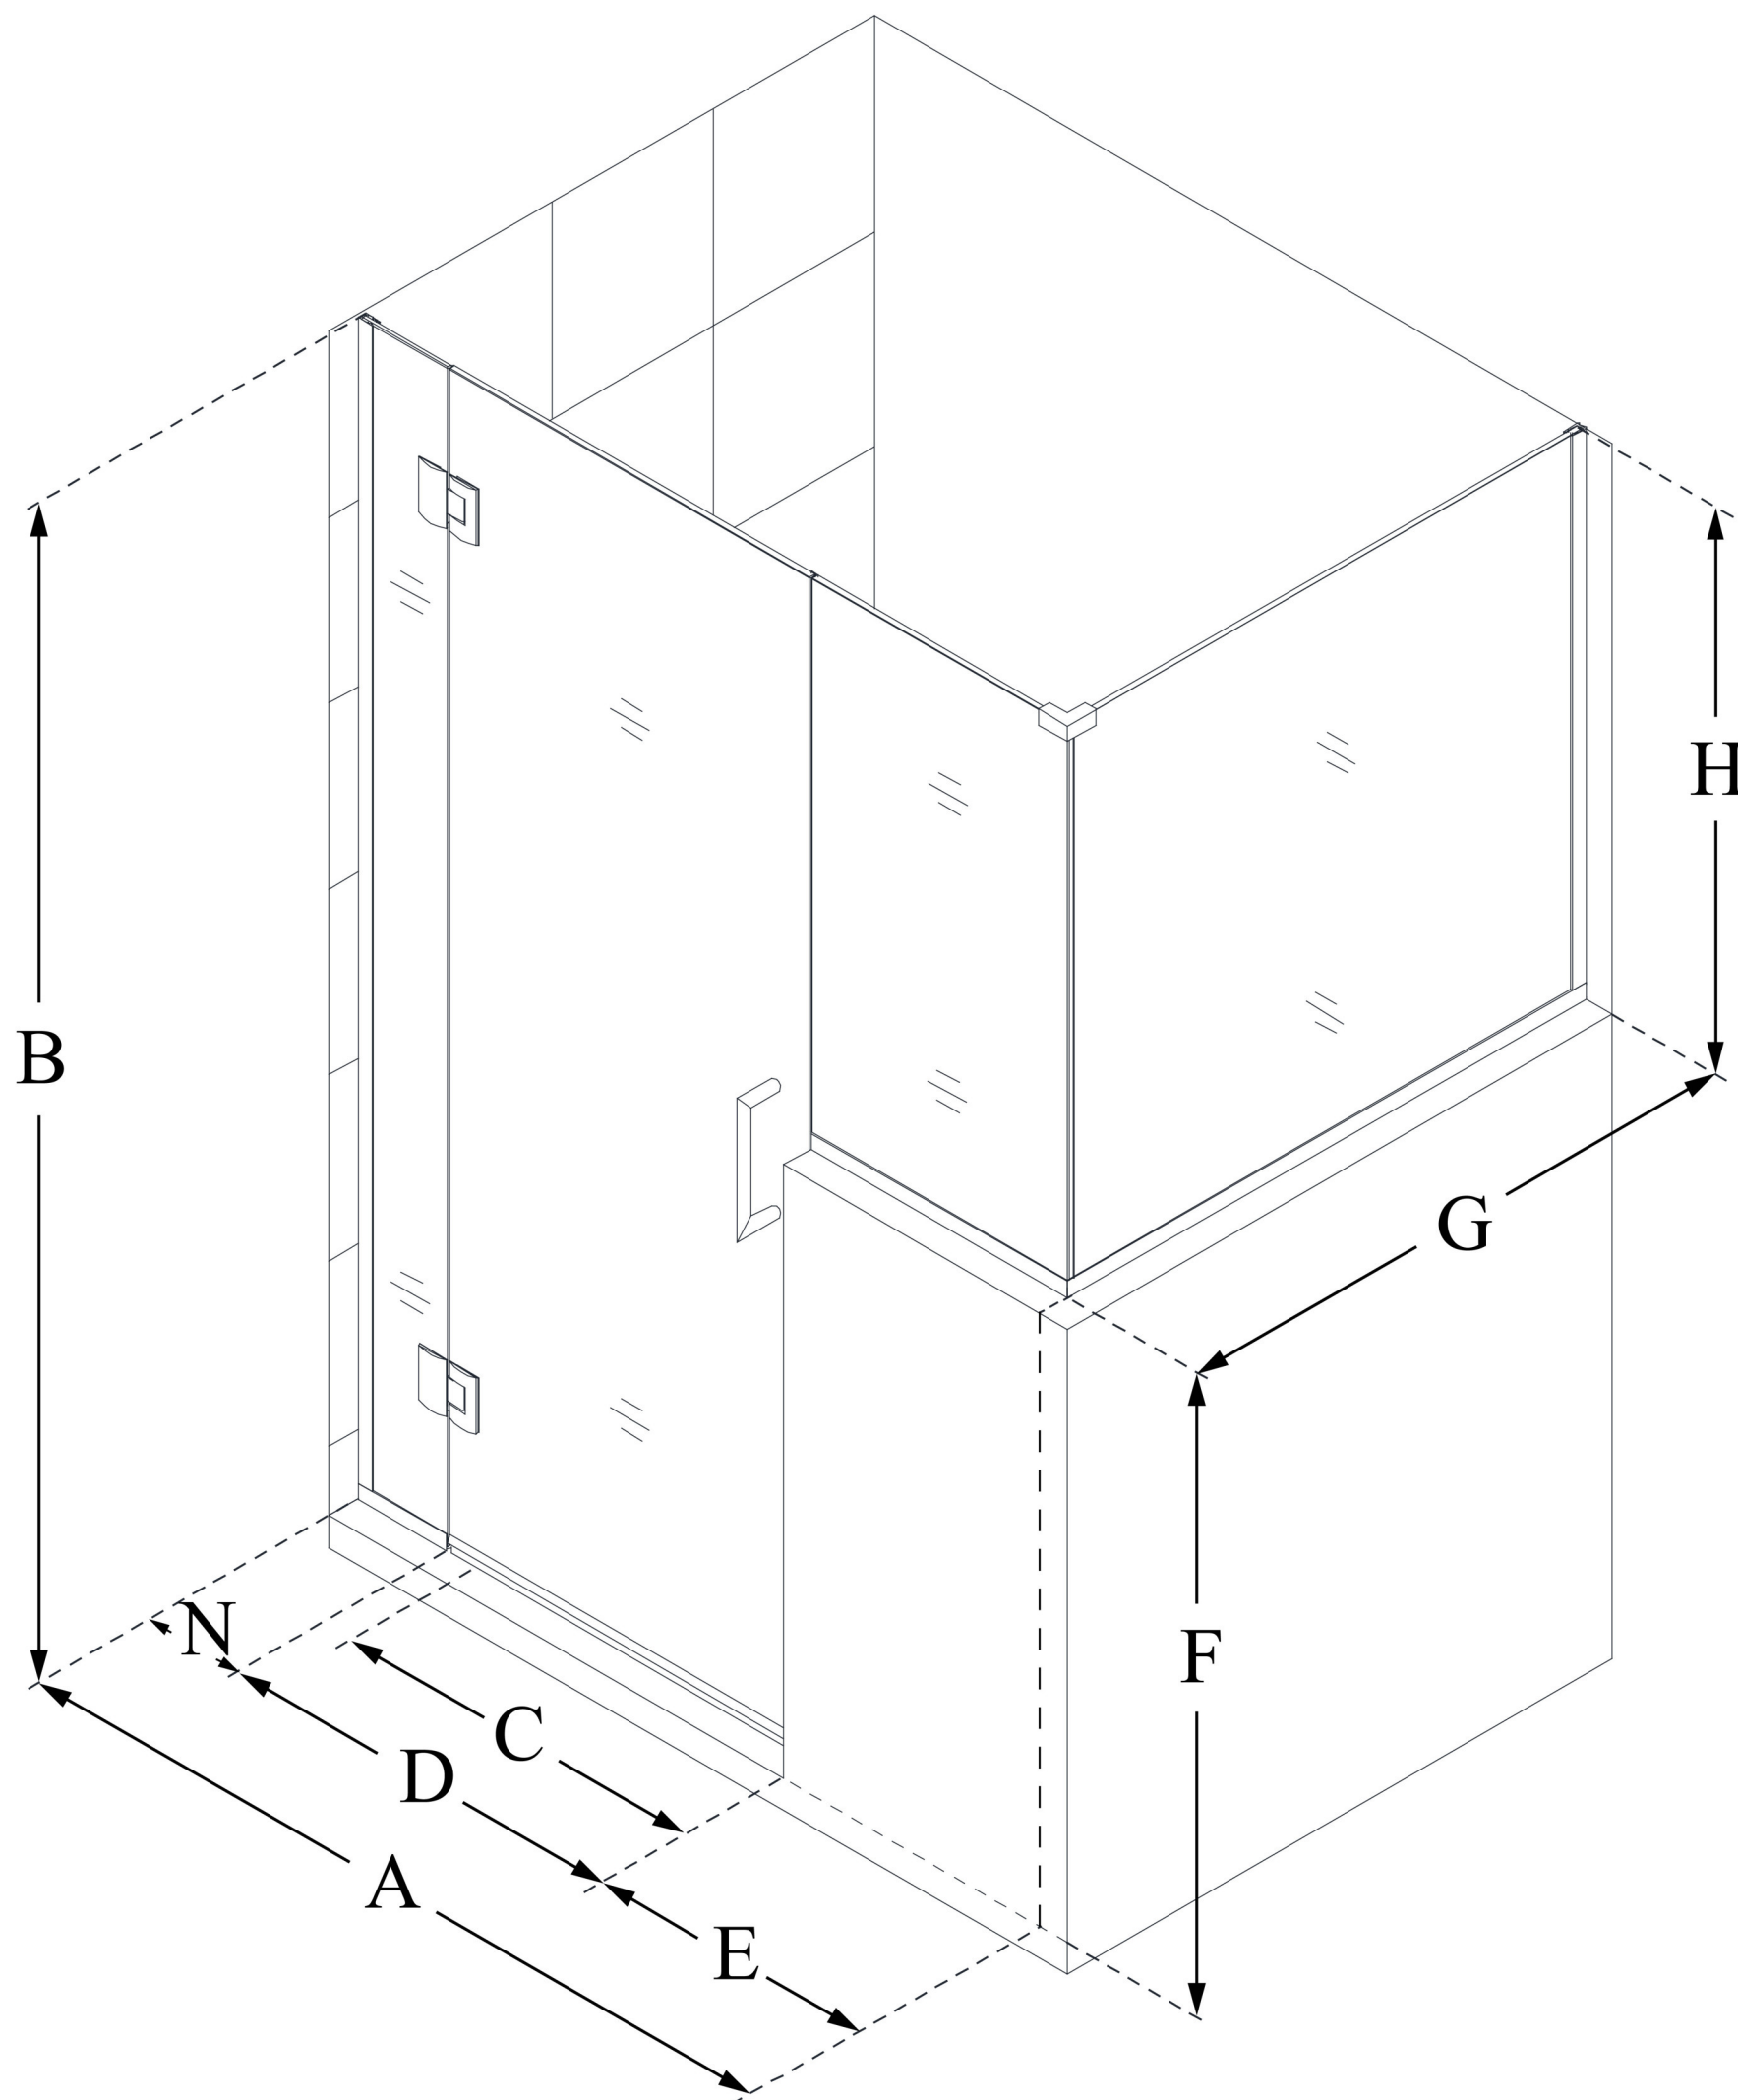

## UNIDOOR-X

DreamLine Unidoor-X 59 in. W x 30 3/8 in. D x 72 in. H Frameless Hinged Shower Enclosure, Clear Glass

**SWING DOOR**

### CONFIGURATION DIMENSIONS:

**A: 59 in.**

MODEL WIDTH

**B: 72 in.**

MODEL HEIGHT

**C: 28 in.**

ACCESS WIDTH

**D: 29 in.**

DOOR WIDTH

**E: 24 in.**

INLINE BUTTRESS PANEL WIDTH

**F: 38 in.**

BUTTRESS WALL HEIGHT

**G: 30 3/8 in.**

RETURN PANEL WIDTH

**H: 34 in.**

BUTTRESS GLASS HEIGHT

**N: 6 in.**

HINGE PANEL WIDTH

DreamLine reserves the right to update or modify the hardware or materials pictured without prior notice for the purpose of product improvement and customer satisfaction.