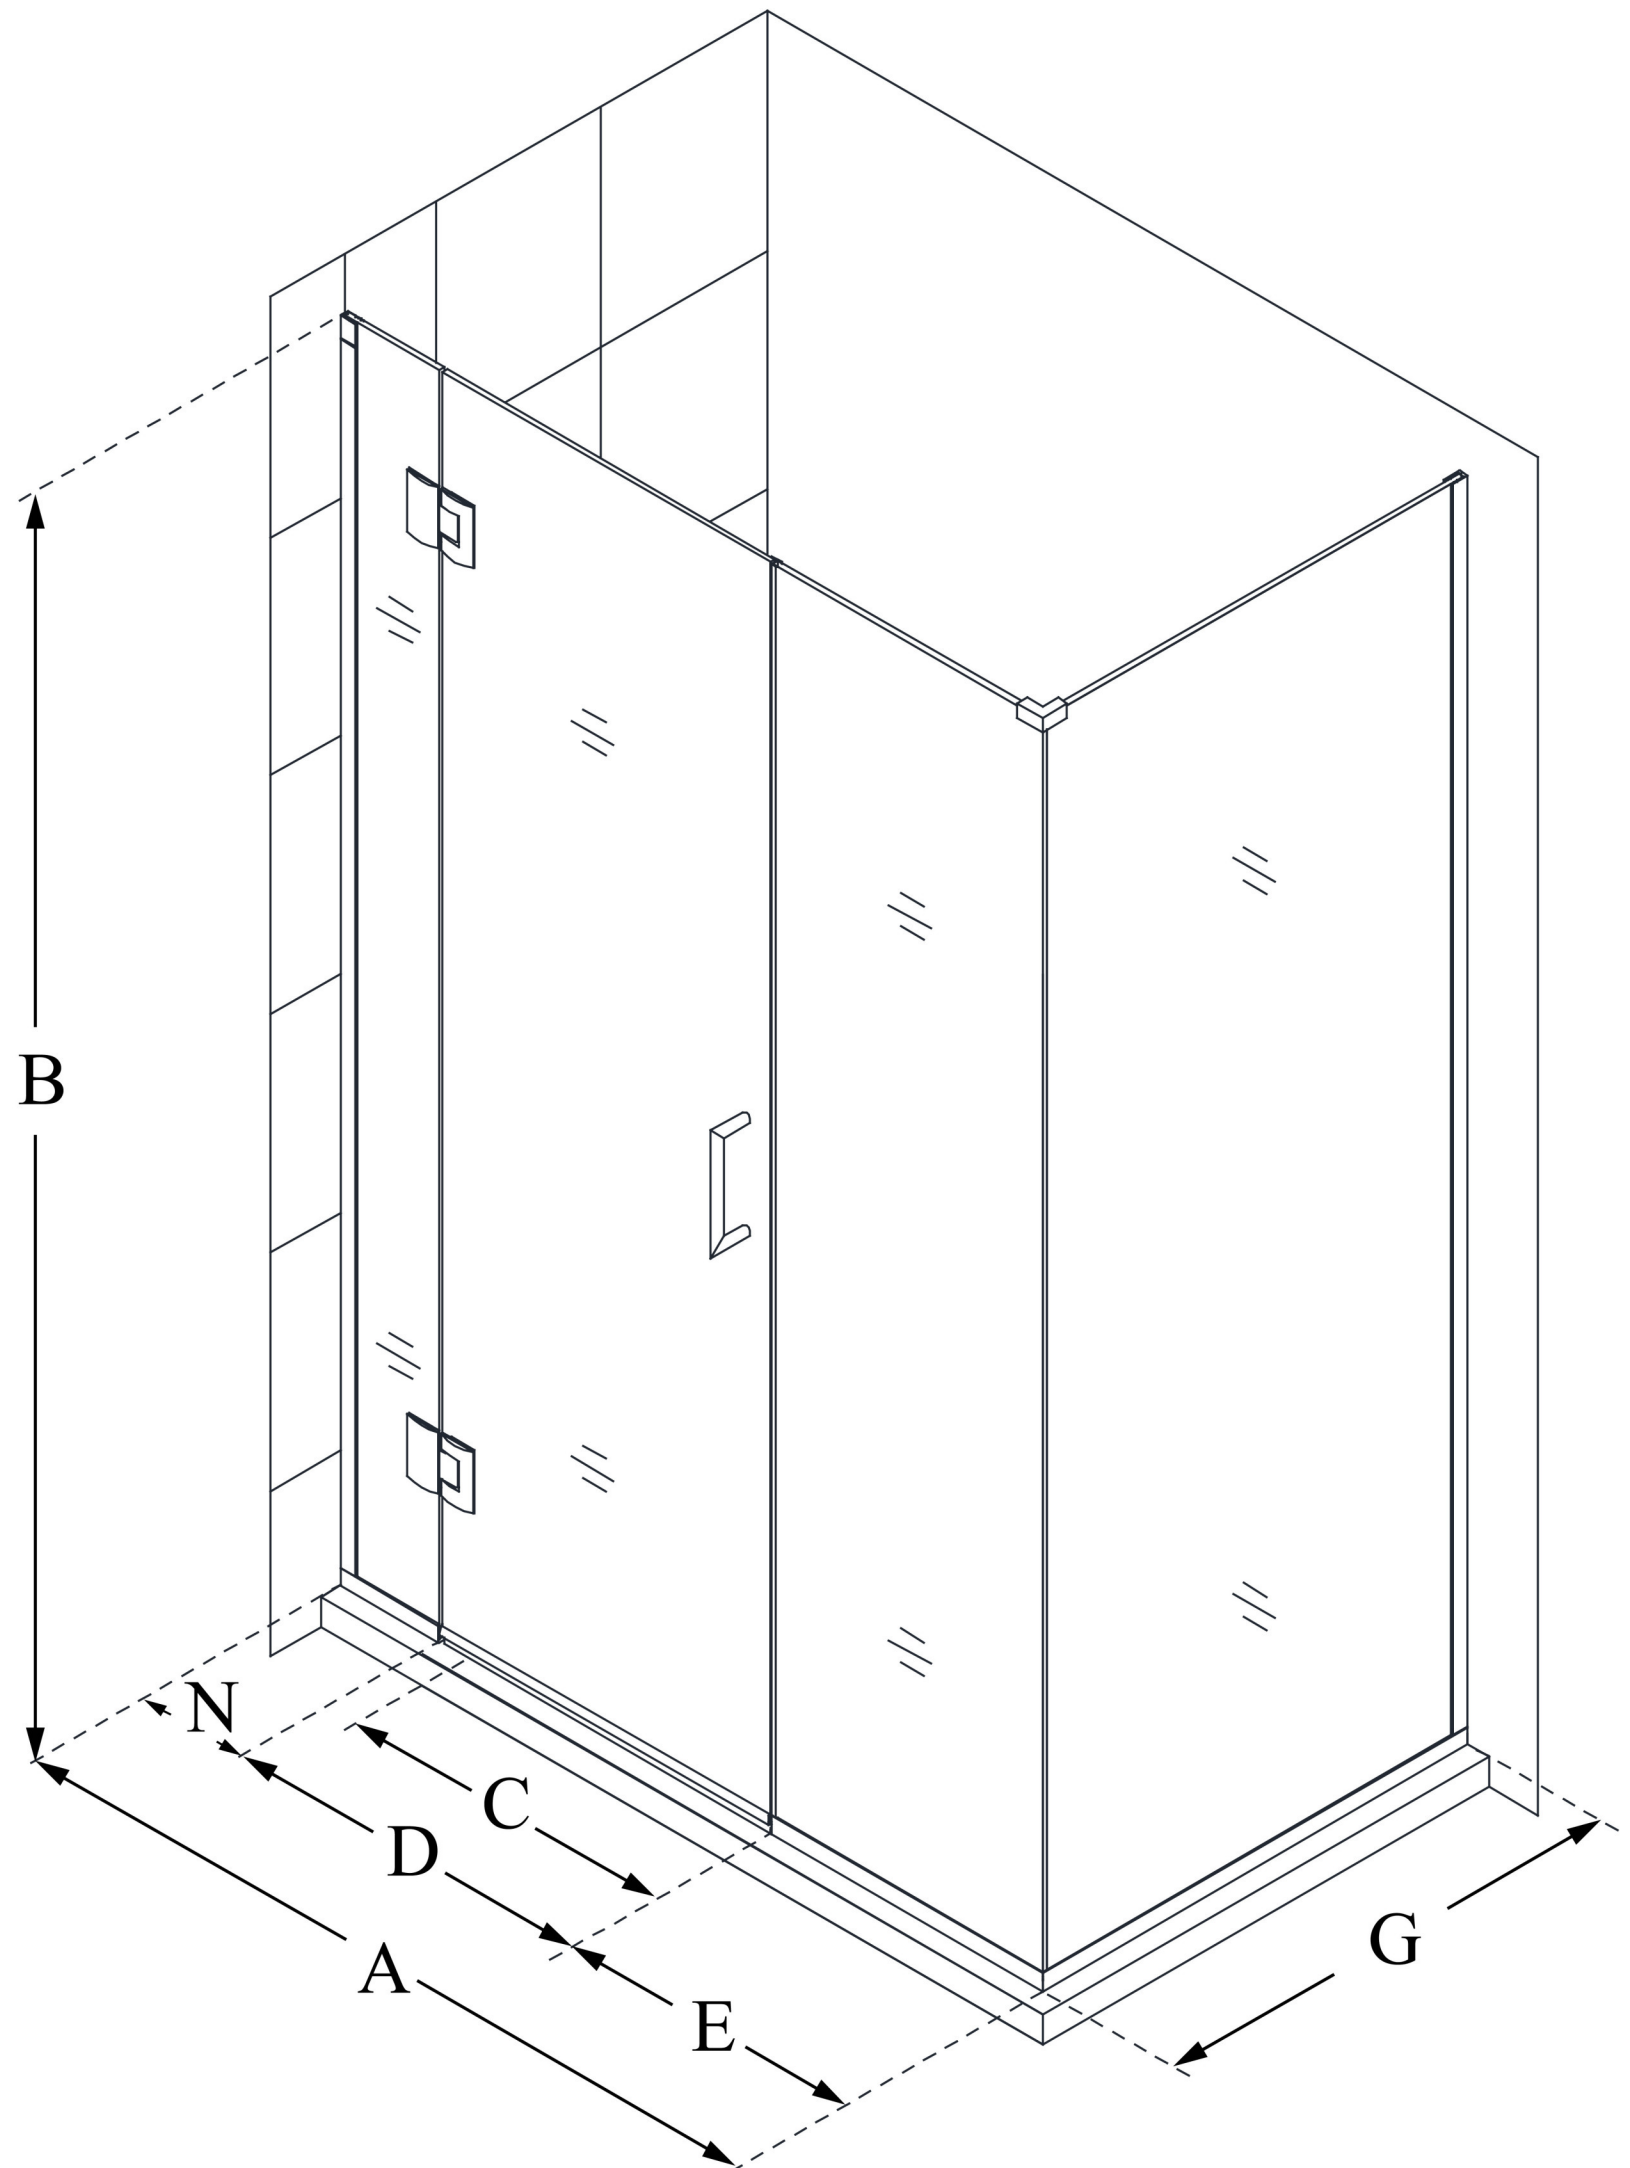

E12922534

UNIDOOR-X

DreamLine Unidoor-X 57 1/2 in. W
x 34 3/8 in. D x 72 in. H Frameless
Hinged Shower Enclosure, Clear
Glass

SWING DOOR

CONFIGURATION DIMENSIONS:

A: 57 1/2 in.

MODEL WIDTH

B: 72 in.

MODEL HEIGHT

C: 28 in.

ACCESS WIDTH

D: 29 in.

DOOR WIDTH

E: 22 1/2 in.

INLINE PANEL WIDTH

G: 34 3/8 in.

RETURN PANEL WIDTH

N: 6 in.

HINGE PANEL WIDTH

DreamLine reserves the right to update or modify the hardware or materials pictured without prior notice for the purpose of product improvement and customer satisfaction.