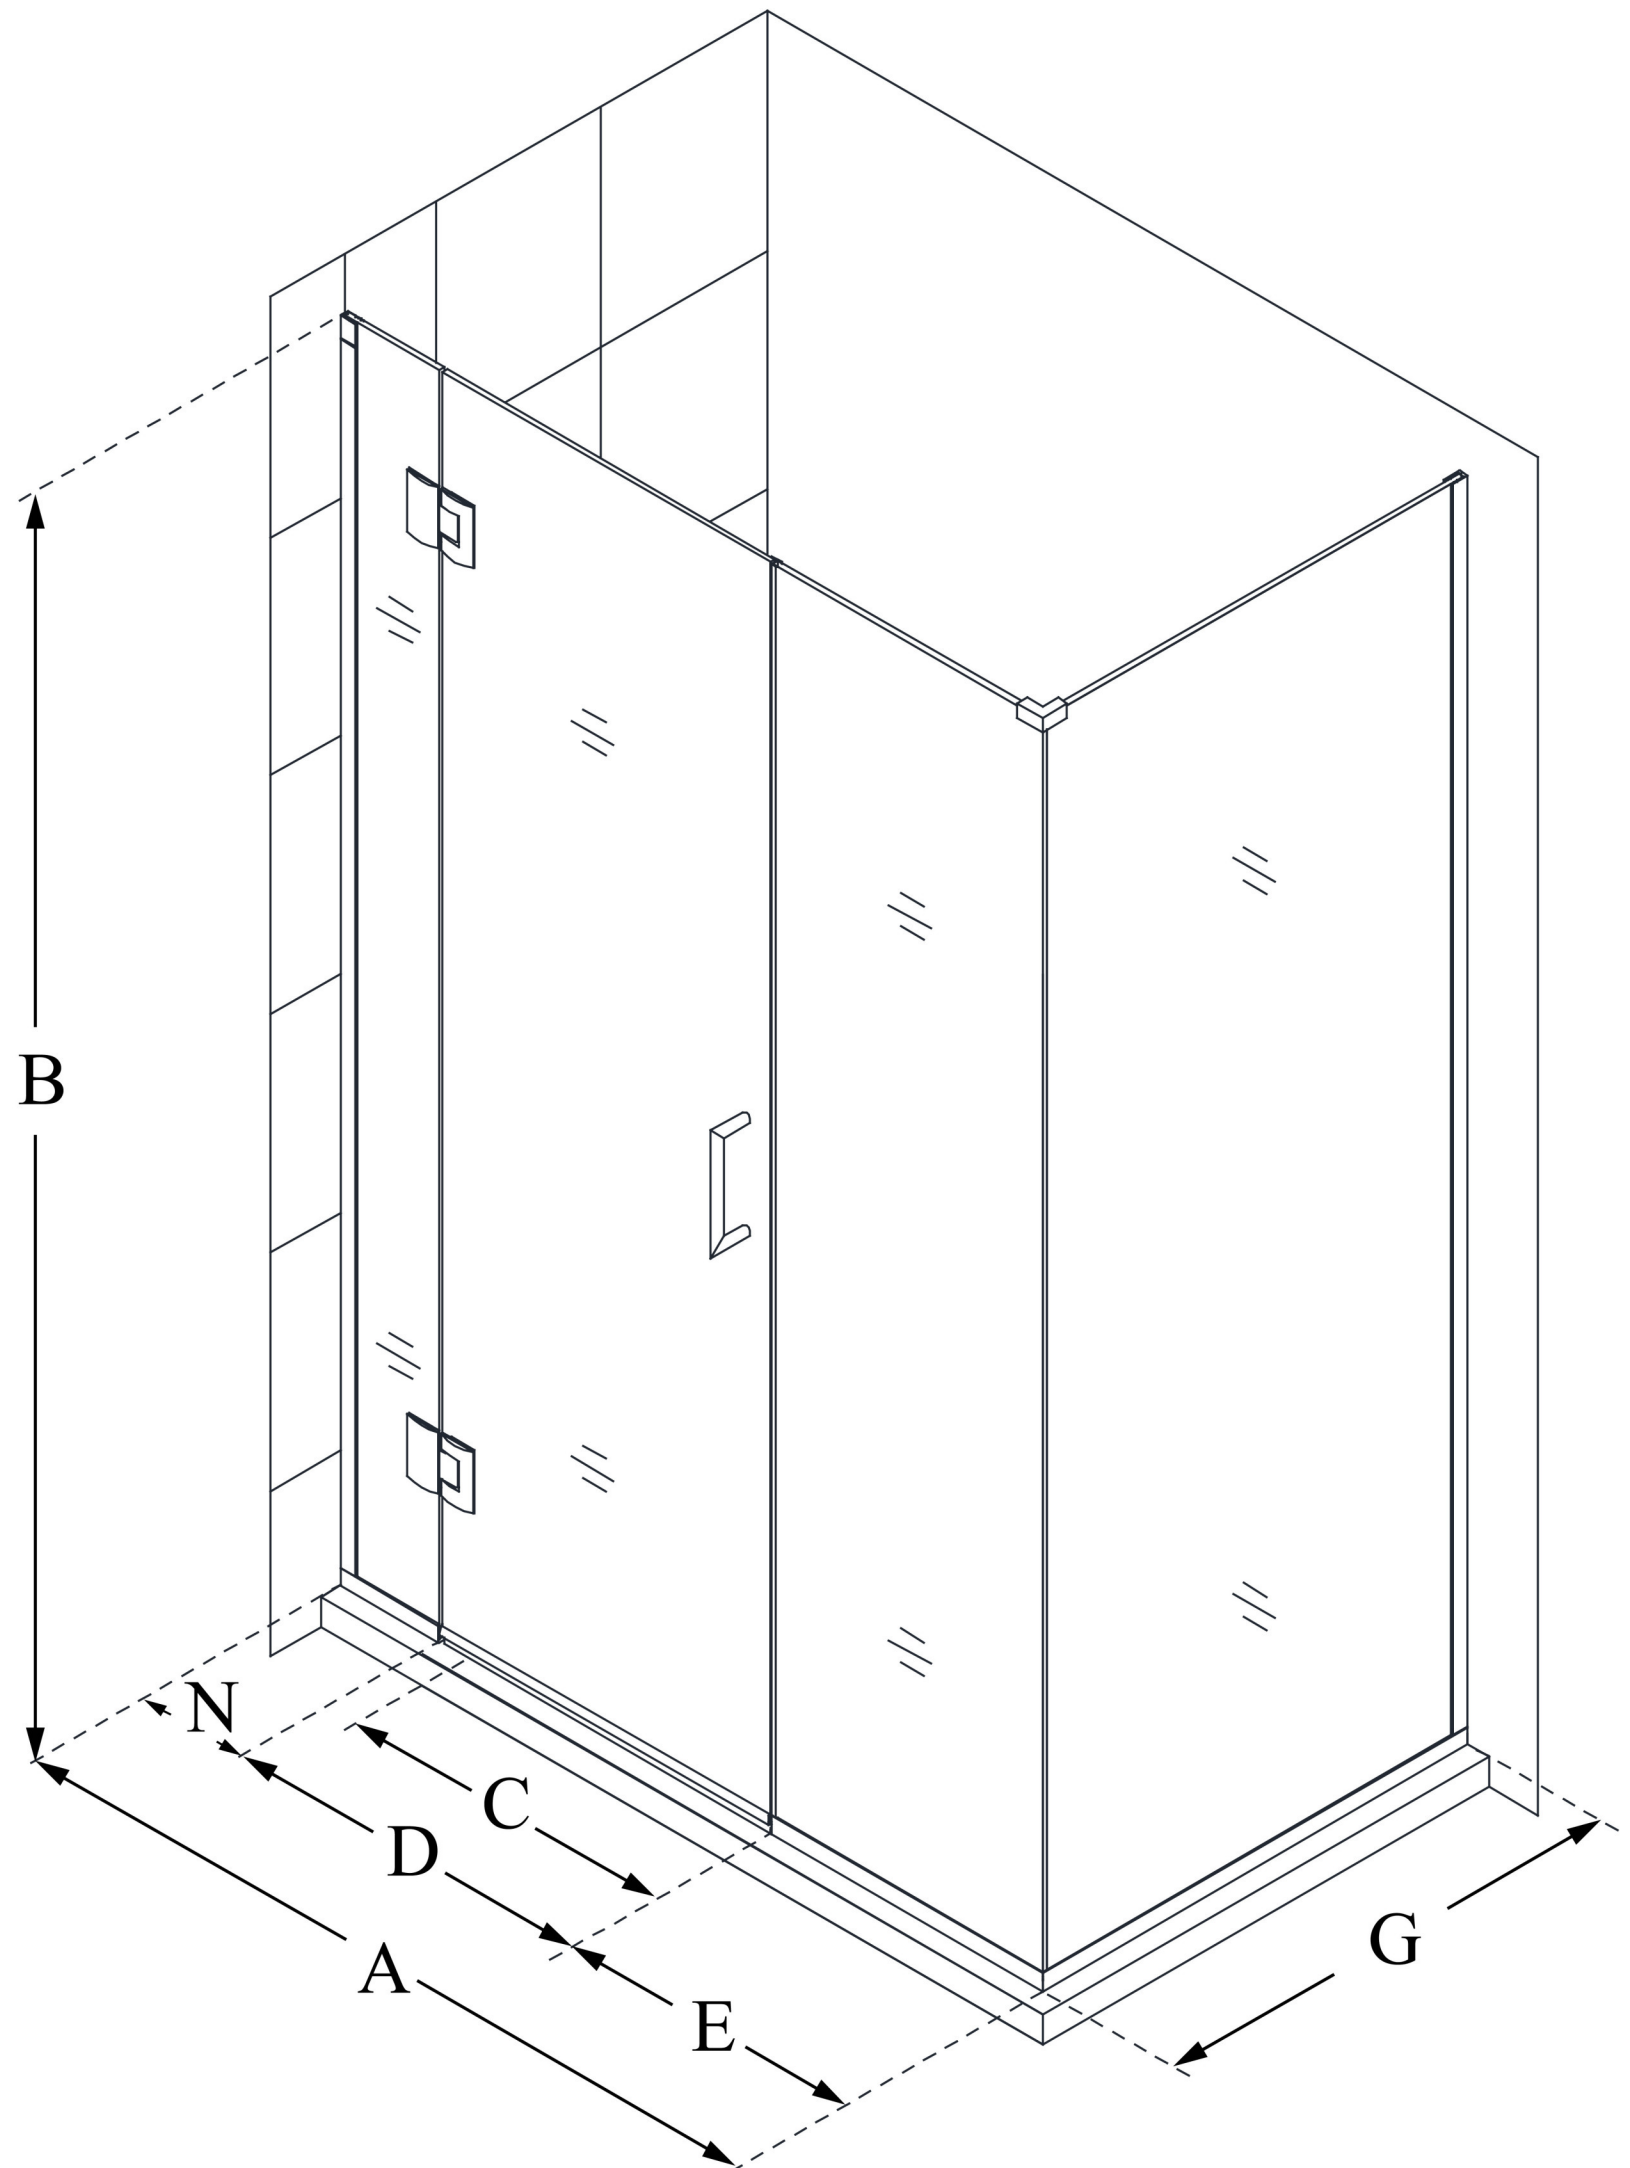

E12922530

UNIDOOR-X

DreamLine Unidoor-X 57 1/2 in. W
x 30 3/8 in. D x 72 in. H Frameless
Hinged Shower Enclosure, Clear
Glass

SWING DOOR

CONFIGURATION DIMENSIONS:

A: 57 1/2 in.

MODEL WIDTH

B: 72 in.

MODEL HEIGHT

C: 28 in.

ACCESS WIDTH

D: 29 in.

DOOR WIDTH

E: 22 1/2 in.

INLINE PANEL WIDTH

G: 30 3/8 in.

RETURN PANEL WIDTH

N: 6 in.

HINGE PANEL WIDTH

DreamLine reserves the right to update or modify the hardware or materials pictured without prior notice for the purpose of product improvement and customer satisfaction.