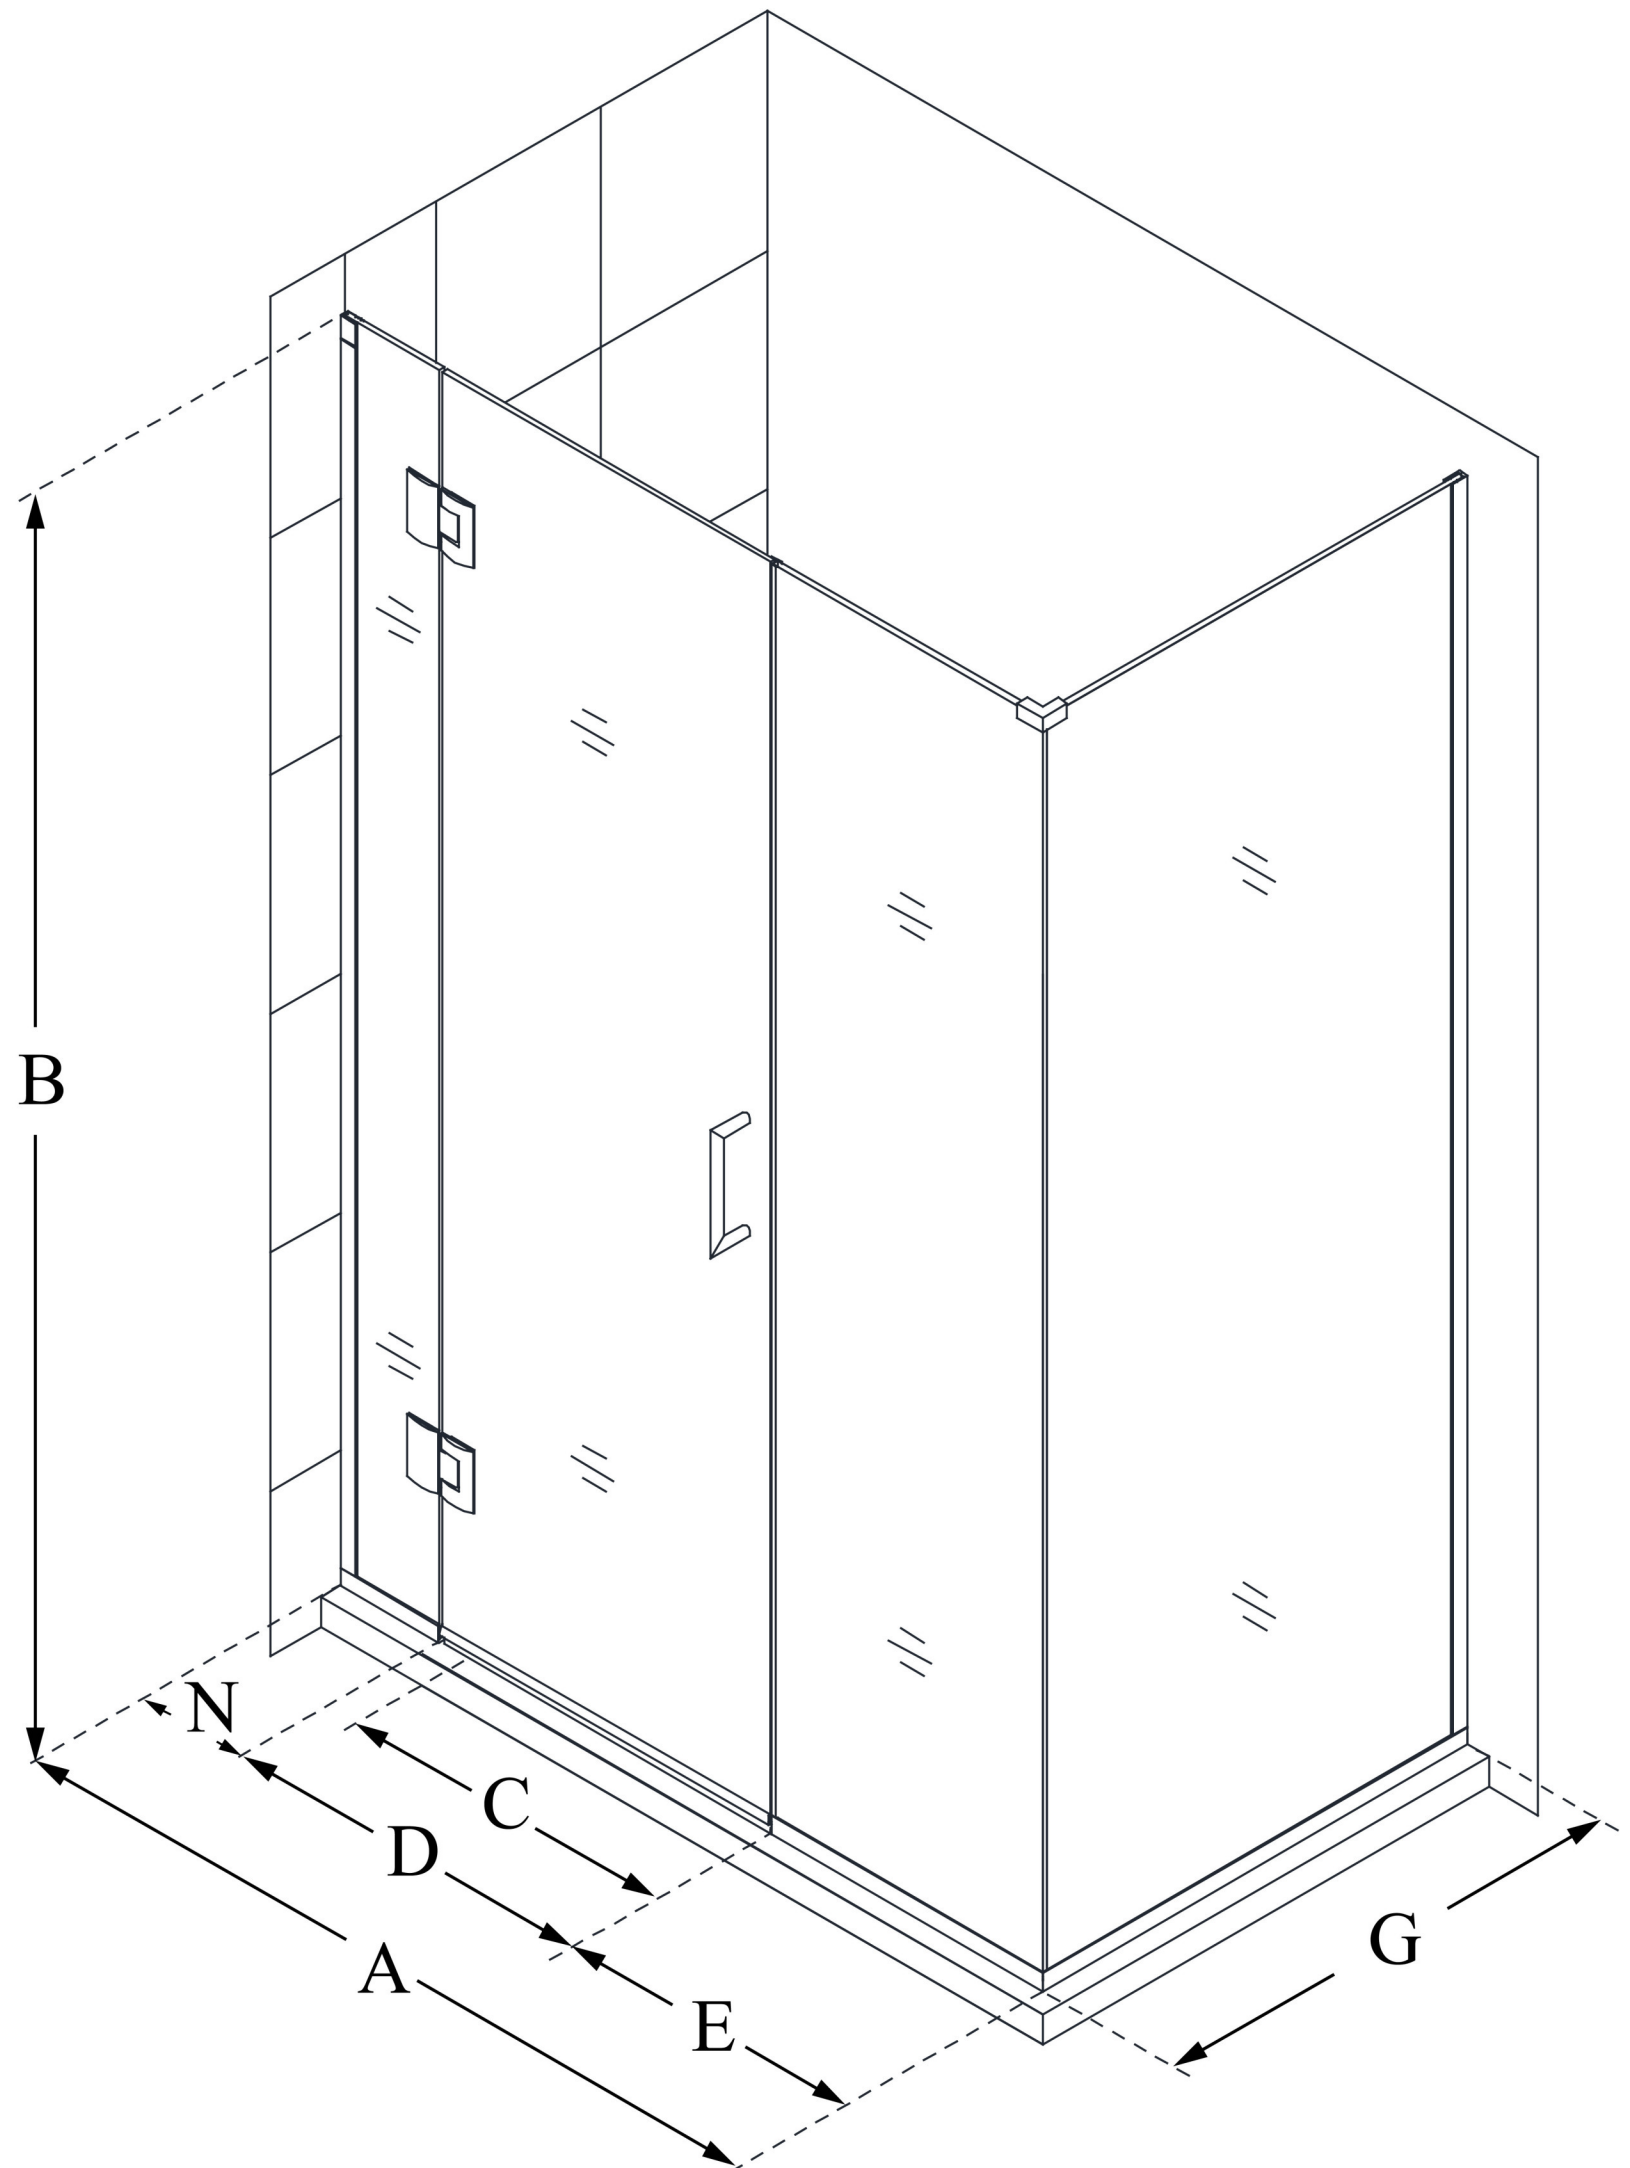

E1292234

UNIDOOR-X

DreamLine Unidoor-X 57 in. W x
34 3/8 in. D x 72 in. H Frameless
Hinged Shower Enclosure, Clear
Glass

SWING DOOR

CONFIGURATION DIMENSIONS:

A: 57 in.

MODEL WIDTH

B: 72 in.

MODEL HEIGHT

C: 28 in.

ACCESS WIDTH

D: 29 in.

DOOR WIDTH

E: 22 in.

INLINE PANEL WIDTH

G: 34 3/8 in.

RETURN PANEL WIDTH

N: 6 in.

HINGE PANEL WIDTH

DreamLine reserves the right to update or modify the hardware or materials pictured without prior notice for the purpose of product improvement and customer satisfaction.