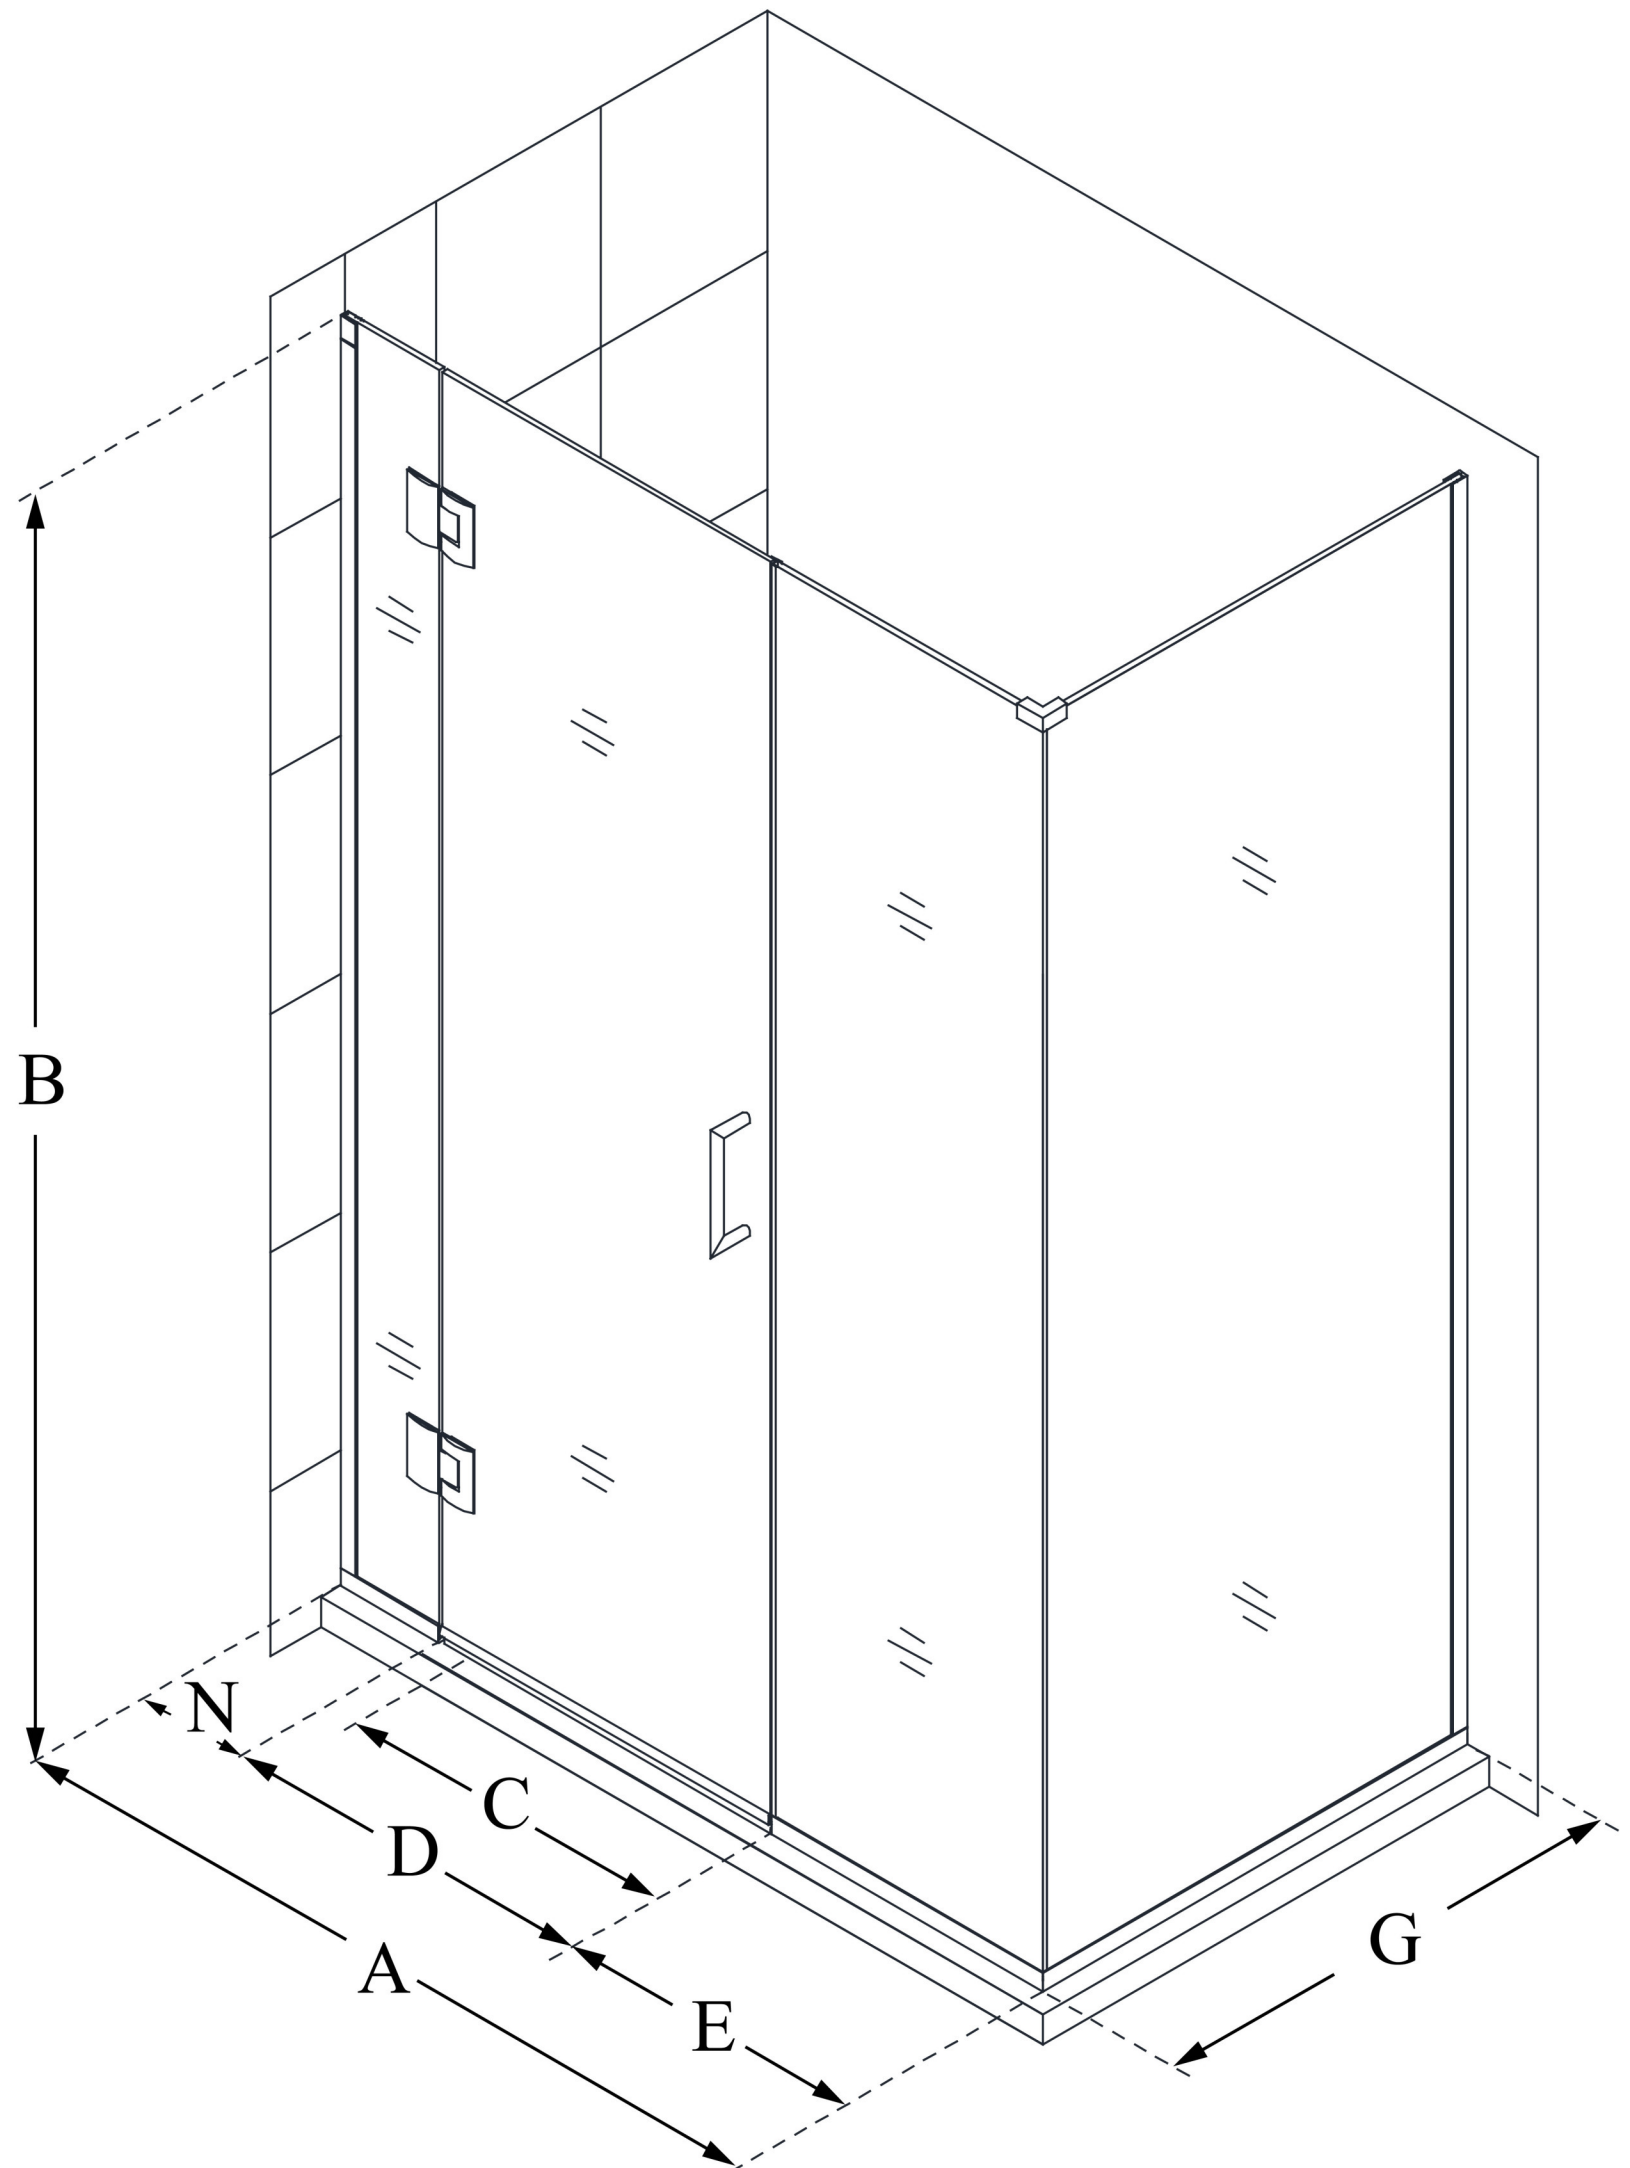

## UNIDOOR-X

DreamLine Unidoor-X 57 in. W x  
30 3/8 in. D x 72 in. H Frameless  
Hinged Shower Enclosure, Clear  
Glass

**SWING DOOR**

### CONFIGURATION DIMENSIONS:

**A: 57 in.**

MODEL WIDTH

**B: 72 in.**

MODEL HEIGHT

**C: 28 in.**

ACCESS WIDTH

**D: 29 in.**

DOOR WIDTH

**E: 22 in.**

INLINE PANEL WIDTH

**G: 30 3/8 in.**

RETURN PANEL WIDTH

**N: 6 in.**

HINGE PANEL WIDTH

DreamLine reserves the right to update or modify the hardware or materials pictured without prior notice for the purpose of product improvement and customer satisfaction.