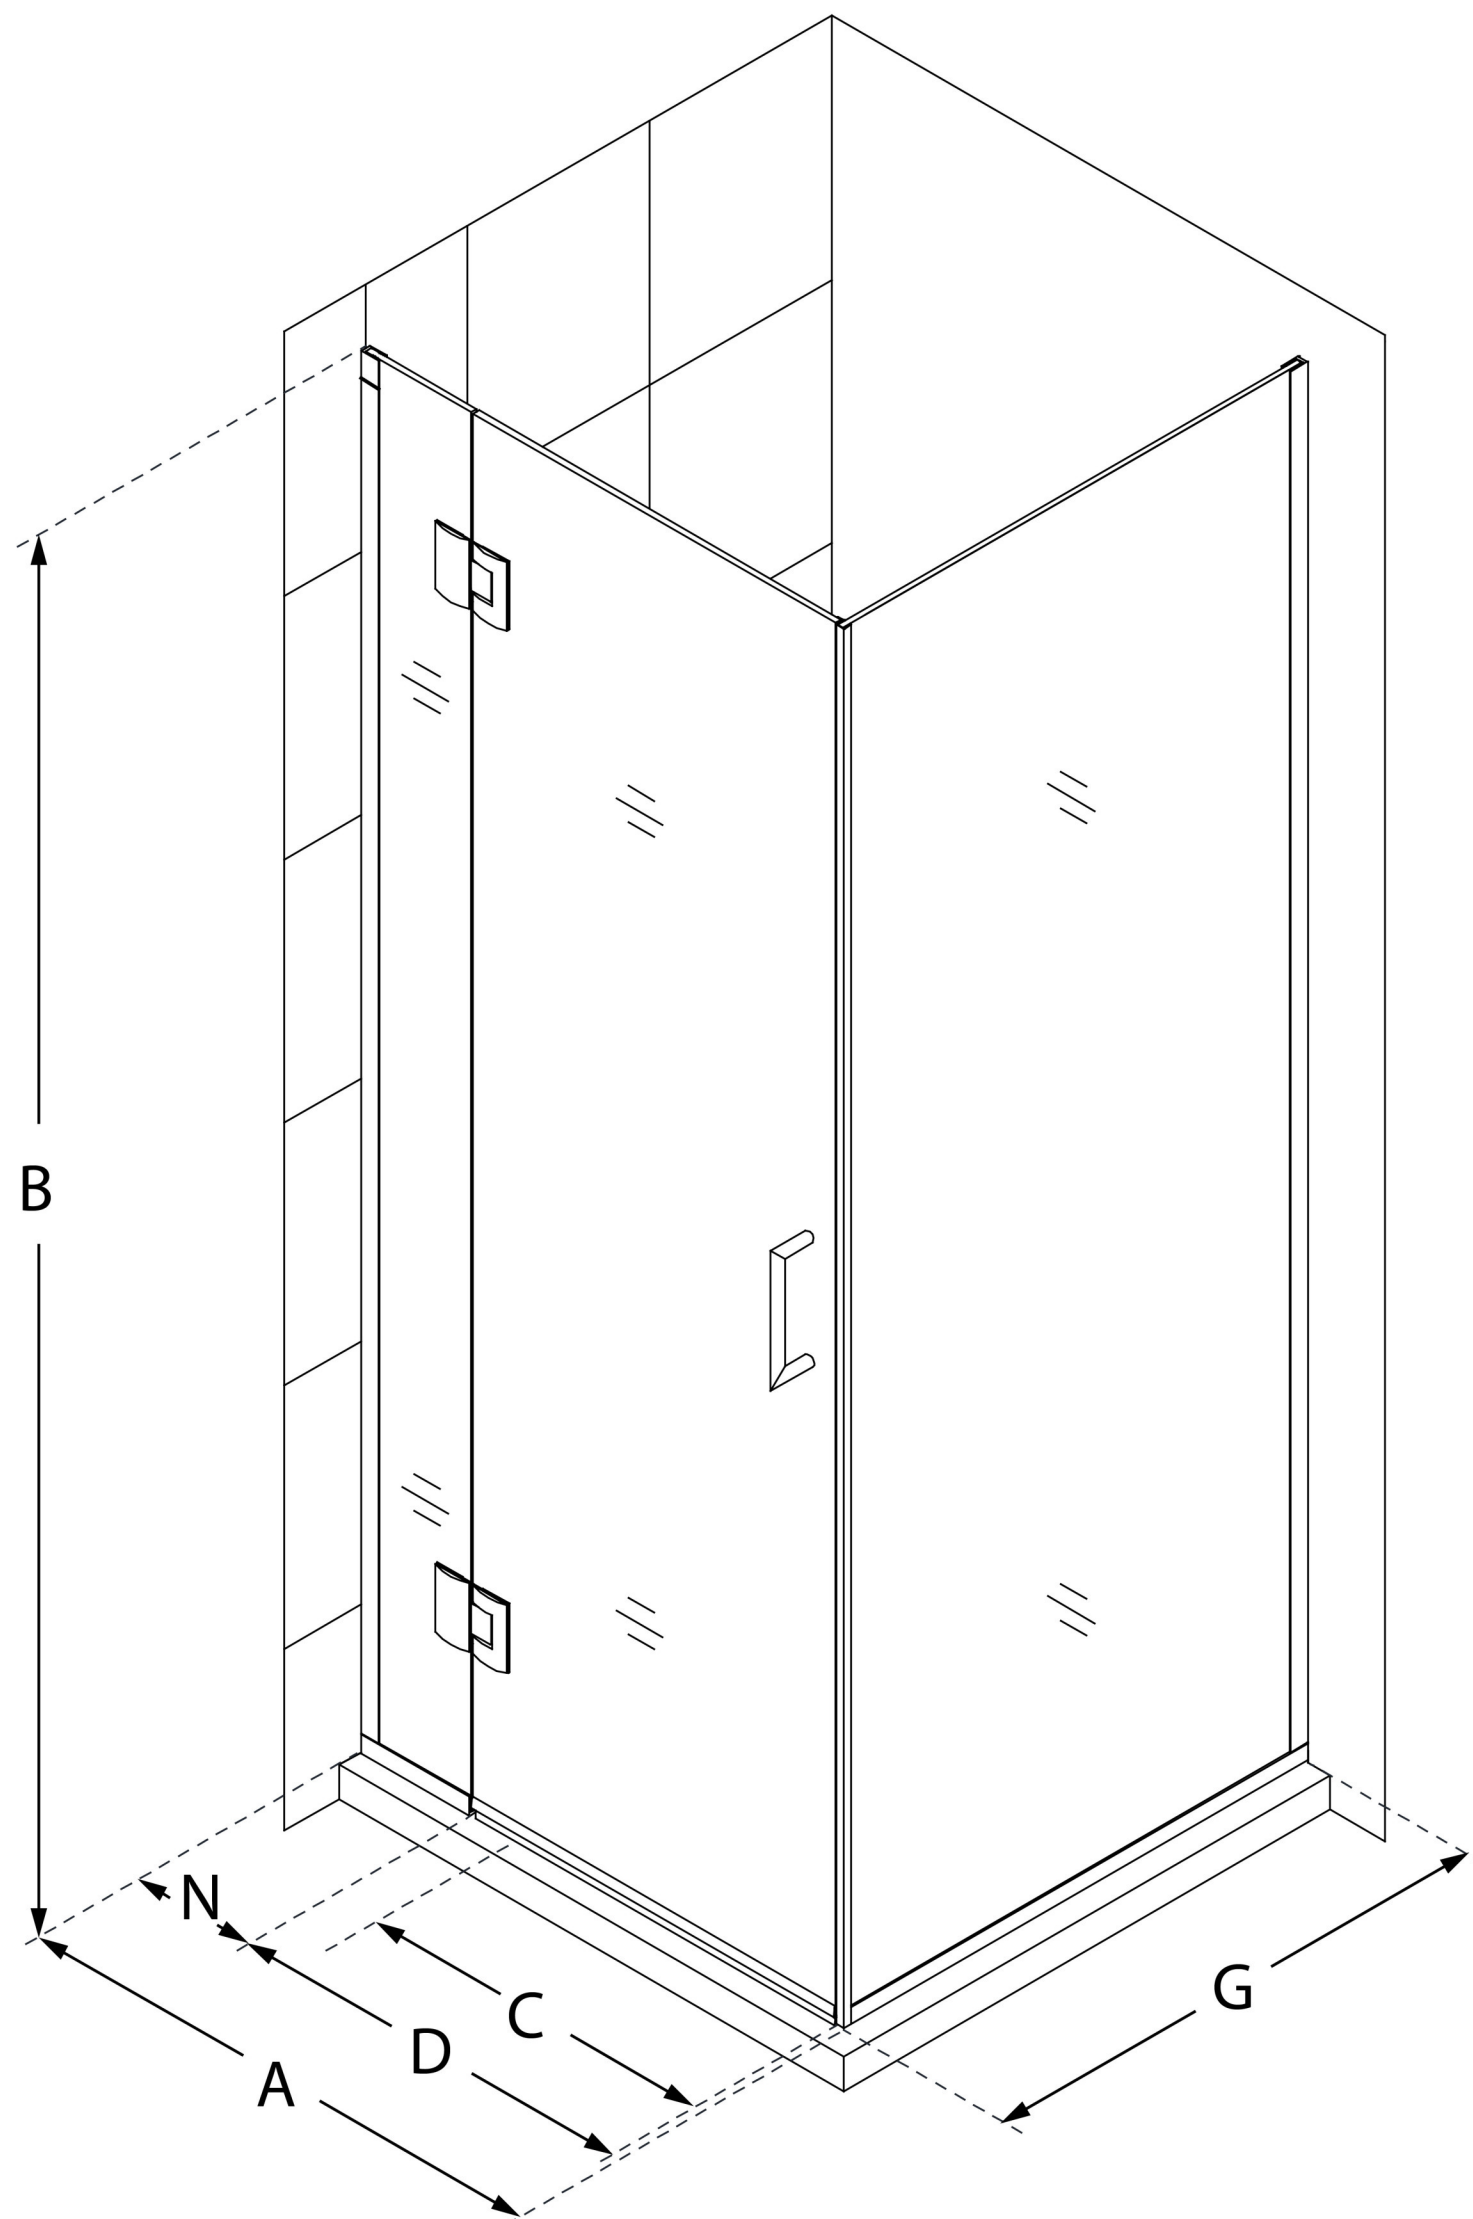

## UNIDOOR-X

DreamLine Unidoor-X 34 3/8 in.  
W x 34 in. D x 72 in. H Frameless  
Hinged Shower Enclosure, Clear  
Glass

**SWING DOOR**

### CONFIGURATION DIMENSIONS:

**A: 34 3/8 in.**

MODEL WIDTH

**B: 72 in.**

MODEL HEIGHT

**C: 27 in.**

ACCESS WIDTH

**D: 28 in.**

DOOR WIDTH

**G: 34 in.**

RETURN PANEL WIDTH

**N: 6 in.**

HINGE PANEL WIDTH

DreamLine reserves the right to update or modify the hardware or materials pictured without prior notice for the purpose of product improvement and customer satisfaction.