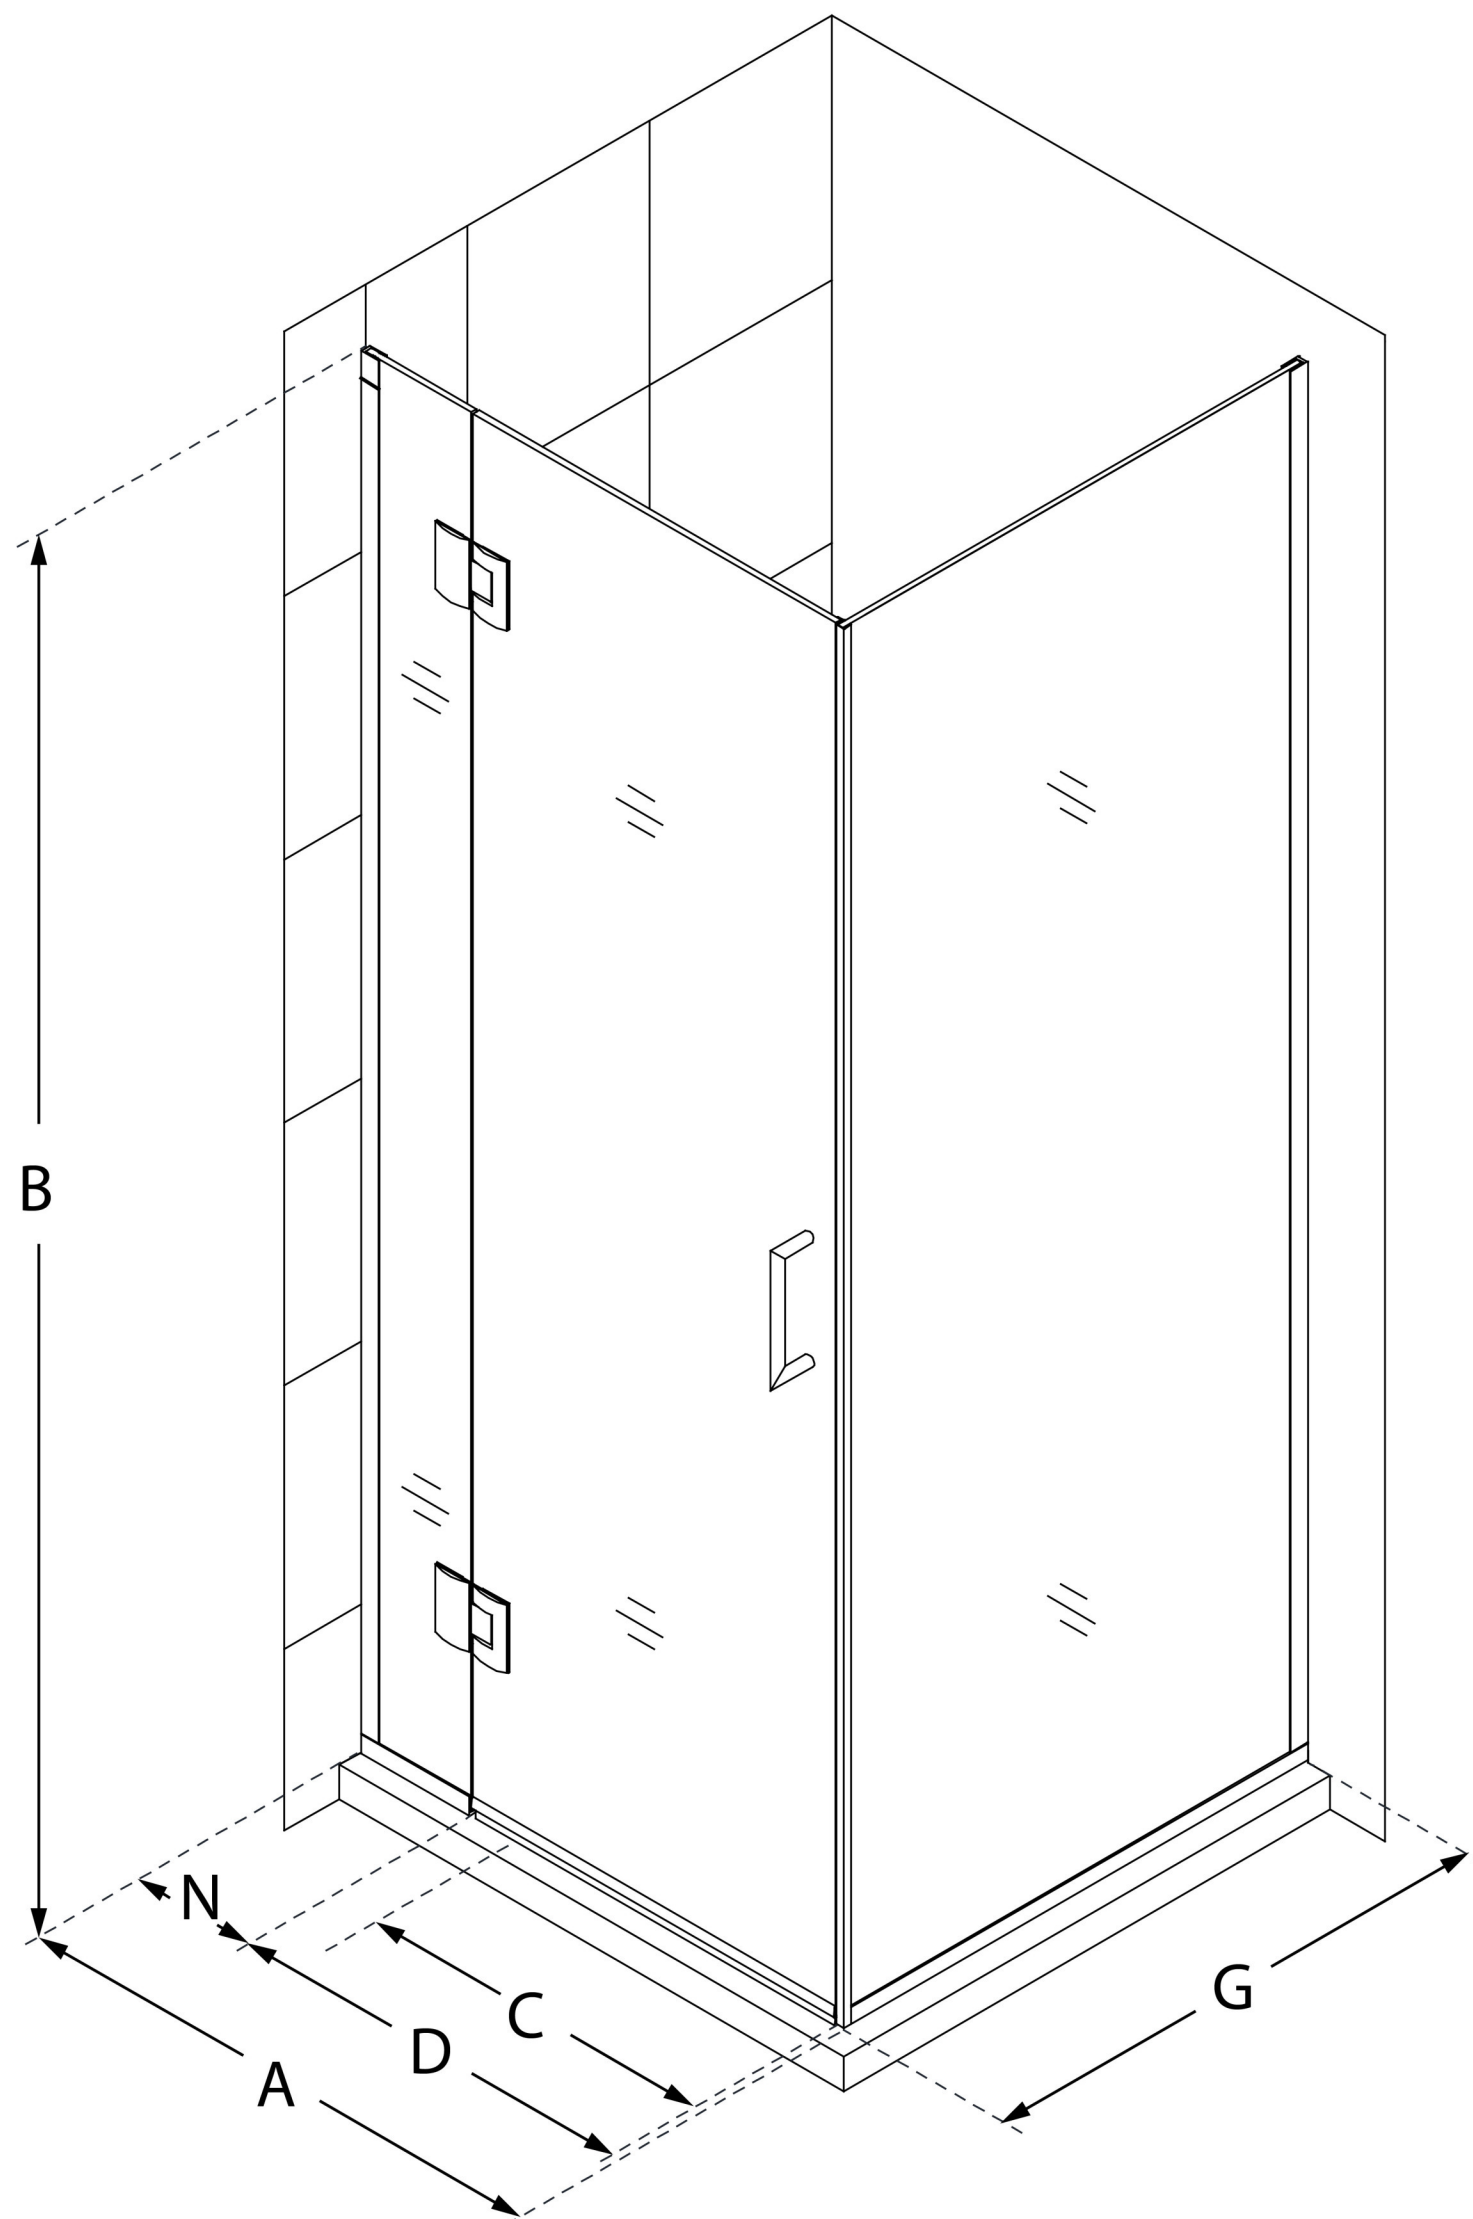

E12830

UNIDOOR-X

DreamLine Unidoor-X 34 3/8 in.
W x 30 in. D x 72 in. H Frameless
Hinged Shower Enclosure, Clear
Glass

SWING DOOR

CONFIGURATION DIMENSIONS:

A: 34 3/8 in.

MODEL WIDTH

B: 72 in.

MODEL HEIGHT

C: 27 in.

ACCESS WIDTH

D: 28 in.

DOOR WIDTH

G: 30 in.

RETURN PANEL WIDTH

N: 6 in.

HINGE PANEL WIDTH

DreamLine reserves the right to update or modify the hardware or materials pictured without prior notice for the purpose of product improvement and customer satisfaction.