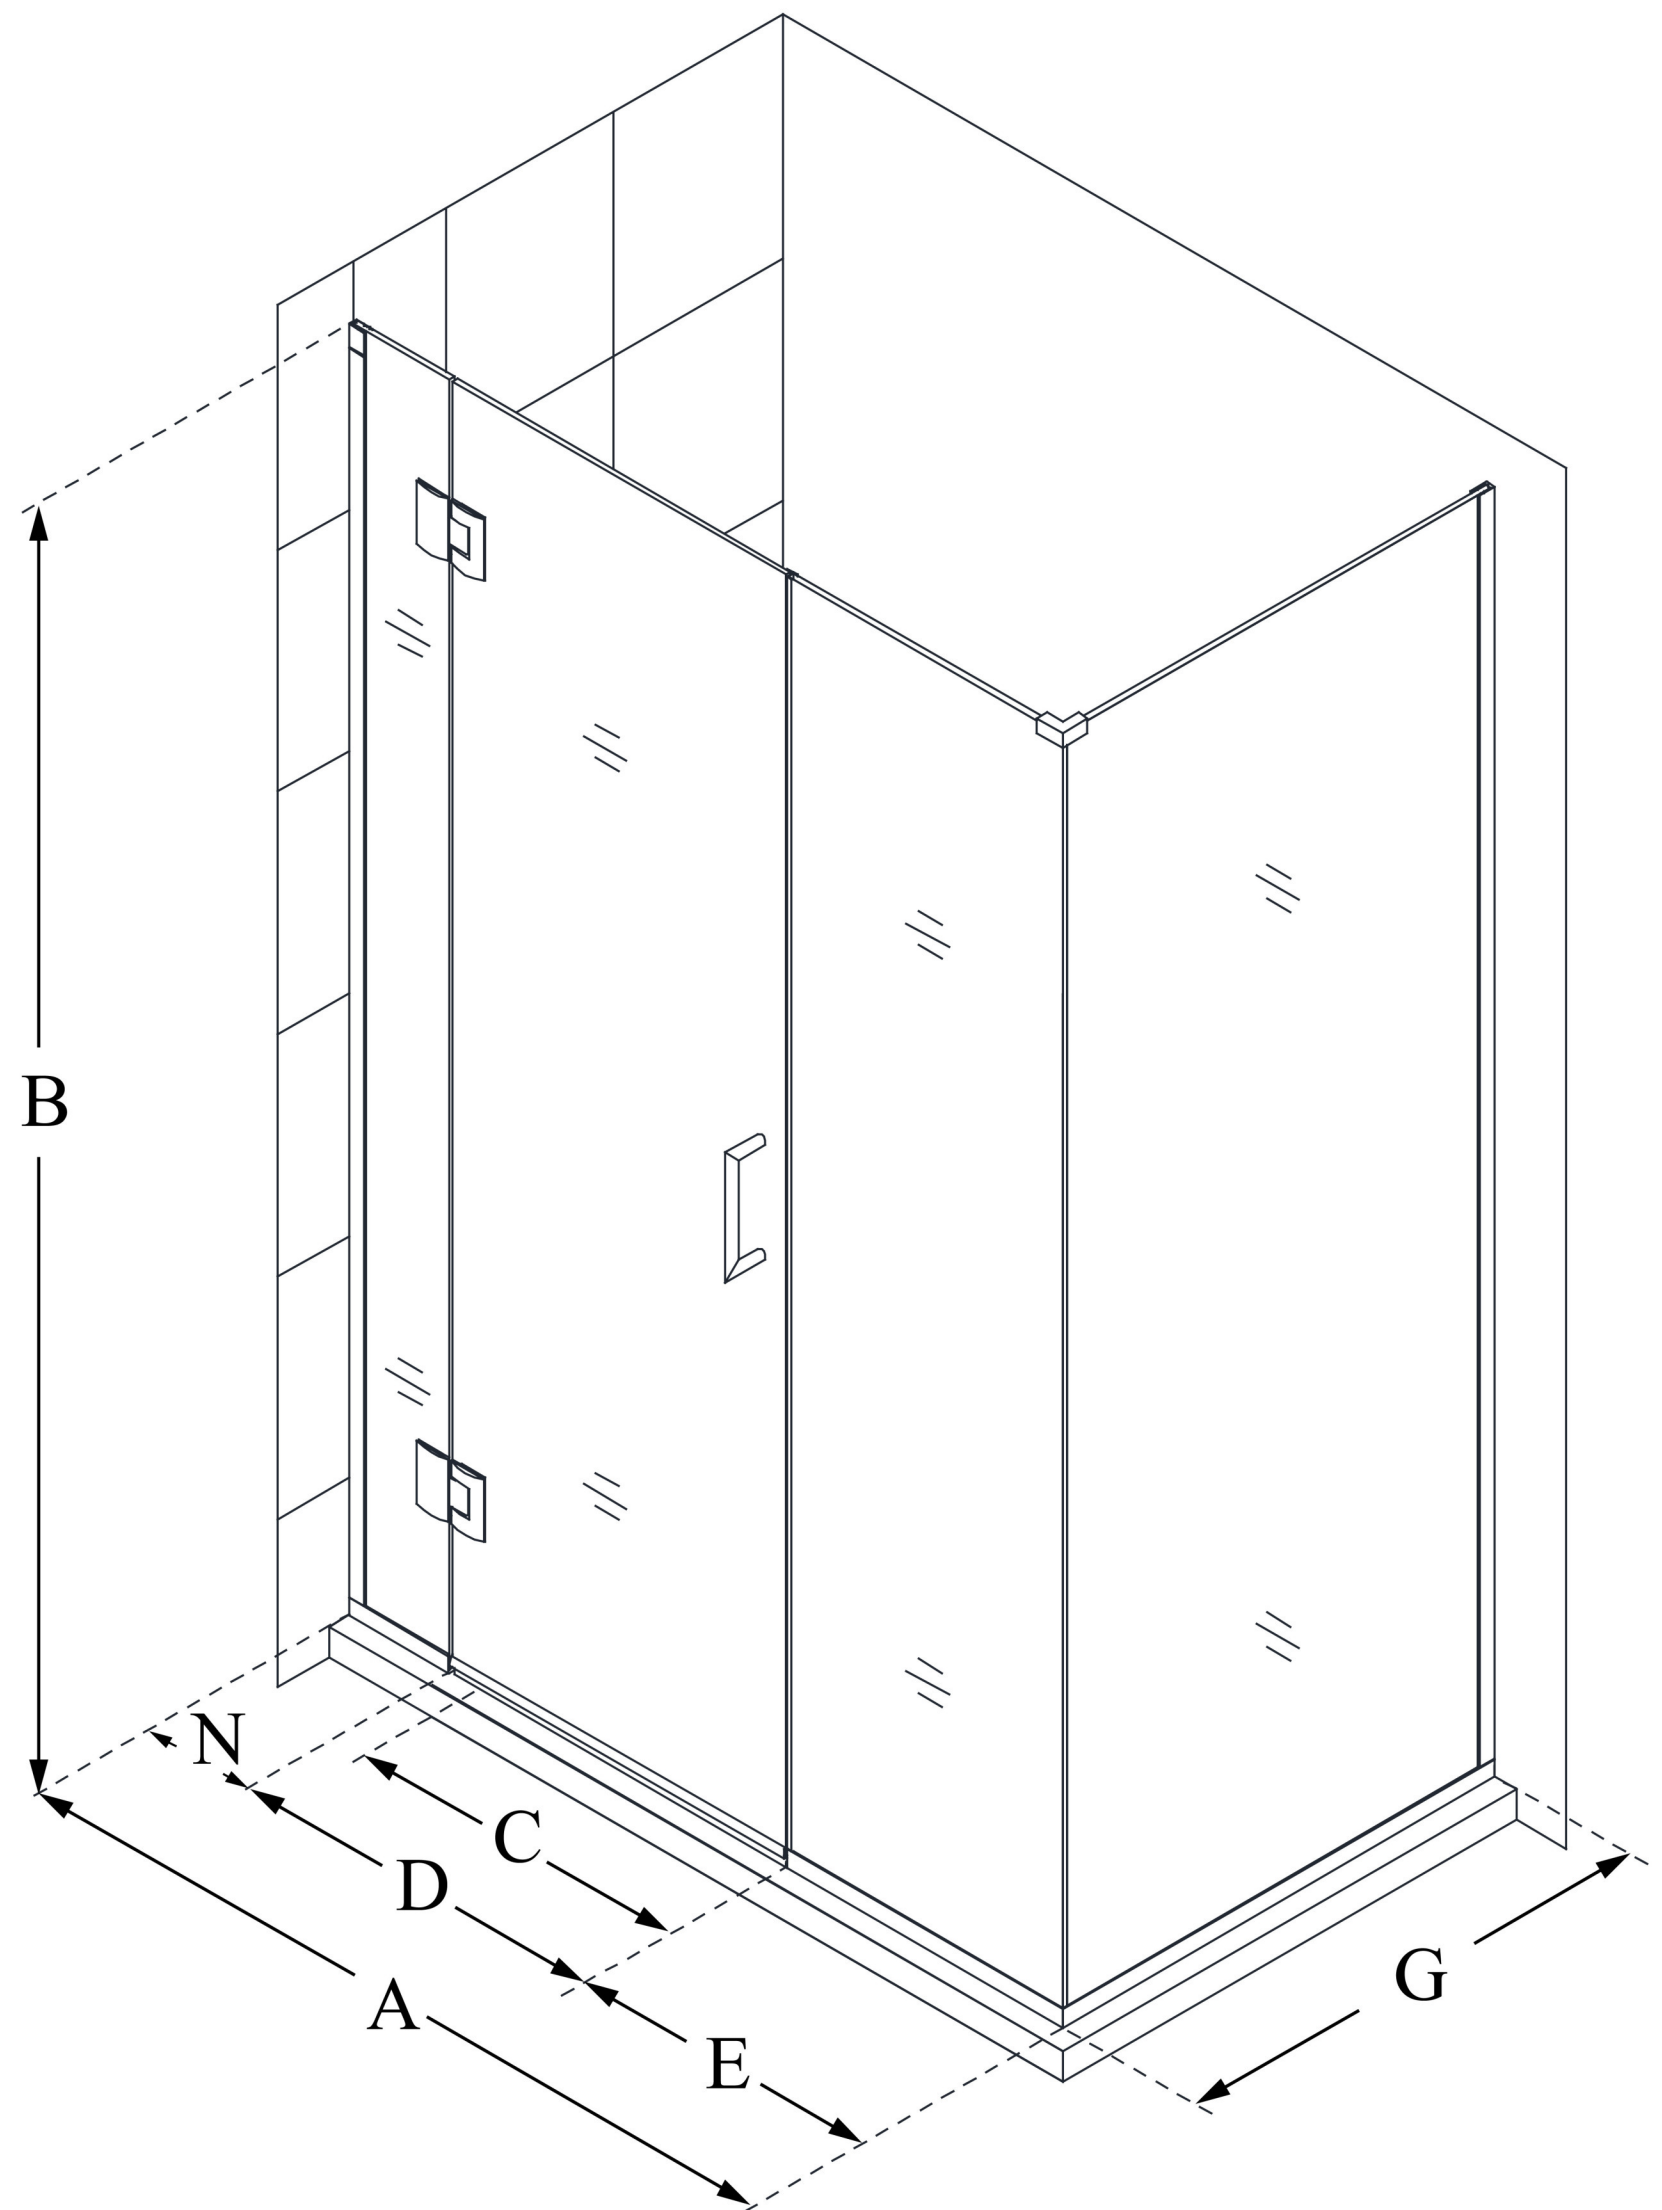

E12830534

UNIDOOR-X

DreamLine Unidoor-X 64 1/2" W
x 34 3/8" D x 72" H Frameless
Hinged Shower Enclosure, Clear
Glass

SWING DOOR

CONFIGURATION DIMENSIONS:

A: 64 1/2"

MODEL WIDTH

B: 72"

MODEL HEIGHT

C: 27"

ACCESS WIDTH

D: 28"

DOOR WIDTH

E: 30 1/2"

INLINE PANEL WIDTH

G: 34 3/8"

RETURN PANEL WIDTH

N: 6"

HINGE PANEL WIDTH

DreamLine reserves the right to update or modify the hardware or materials pictured without prior notice for the purpose of product improvement and customer satisfaction.