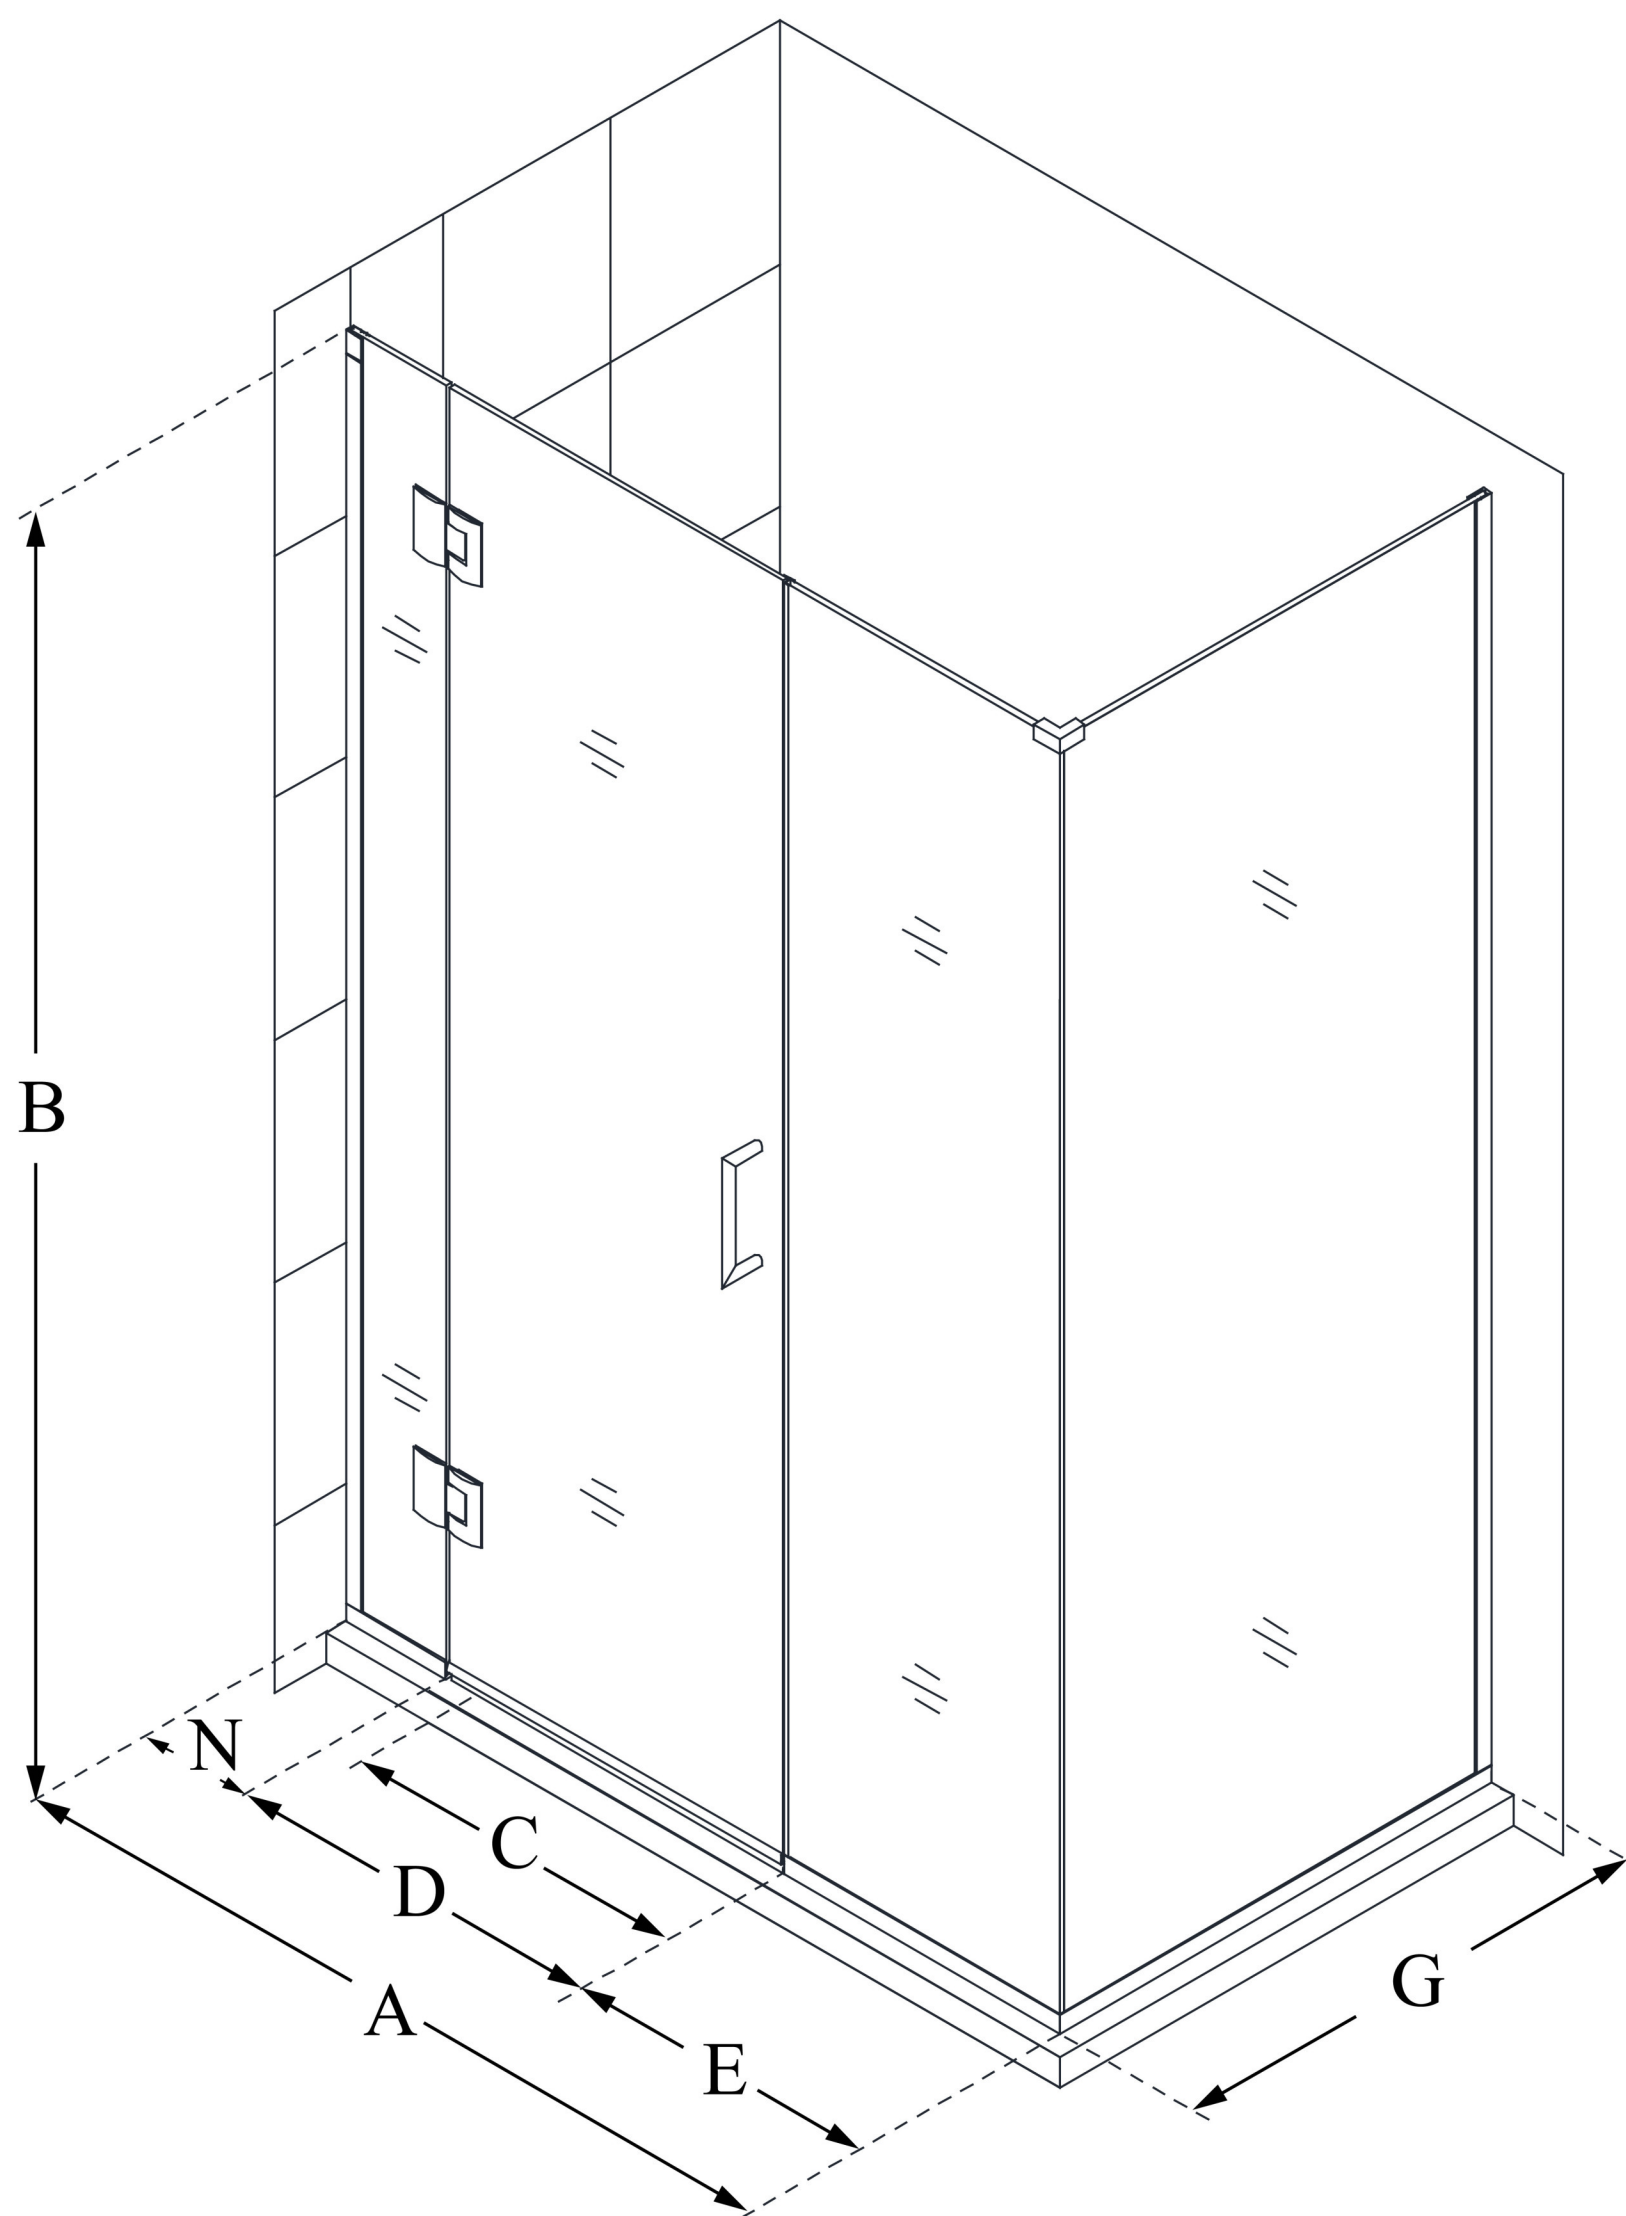

E12830530

UNIDOOR-X

DreamLine Unidoor-X 64 1/2" W
x 30 3/8" D x 72" H Frameless
Hinged Shower Enclosure, Clear
Glass

SWING DOOR

CONFIGURATION DIMENSIONS:

A: 64 1/2"

MODEL WIDTH

B: 72"

MODEL HEIGHT

C: 27"

ACCESS WIDTH

D: 28"

DOOR WIDTH

E: 30 1/2"

INLINE PANEL WIDTH

G: 30 3/8"

RETURN PANEL WIDTH

N: 6"

HINGE PANEL WIDTH

DreamLine reserves the right to update or modify the hardware or materials pictured without prior notice for the purpose of product improvement and customer satisfaction.