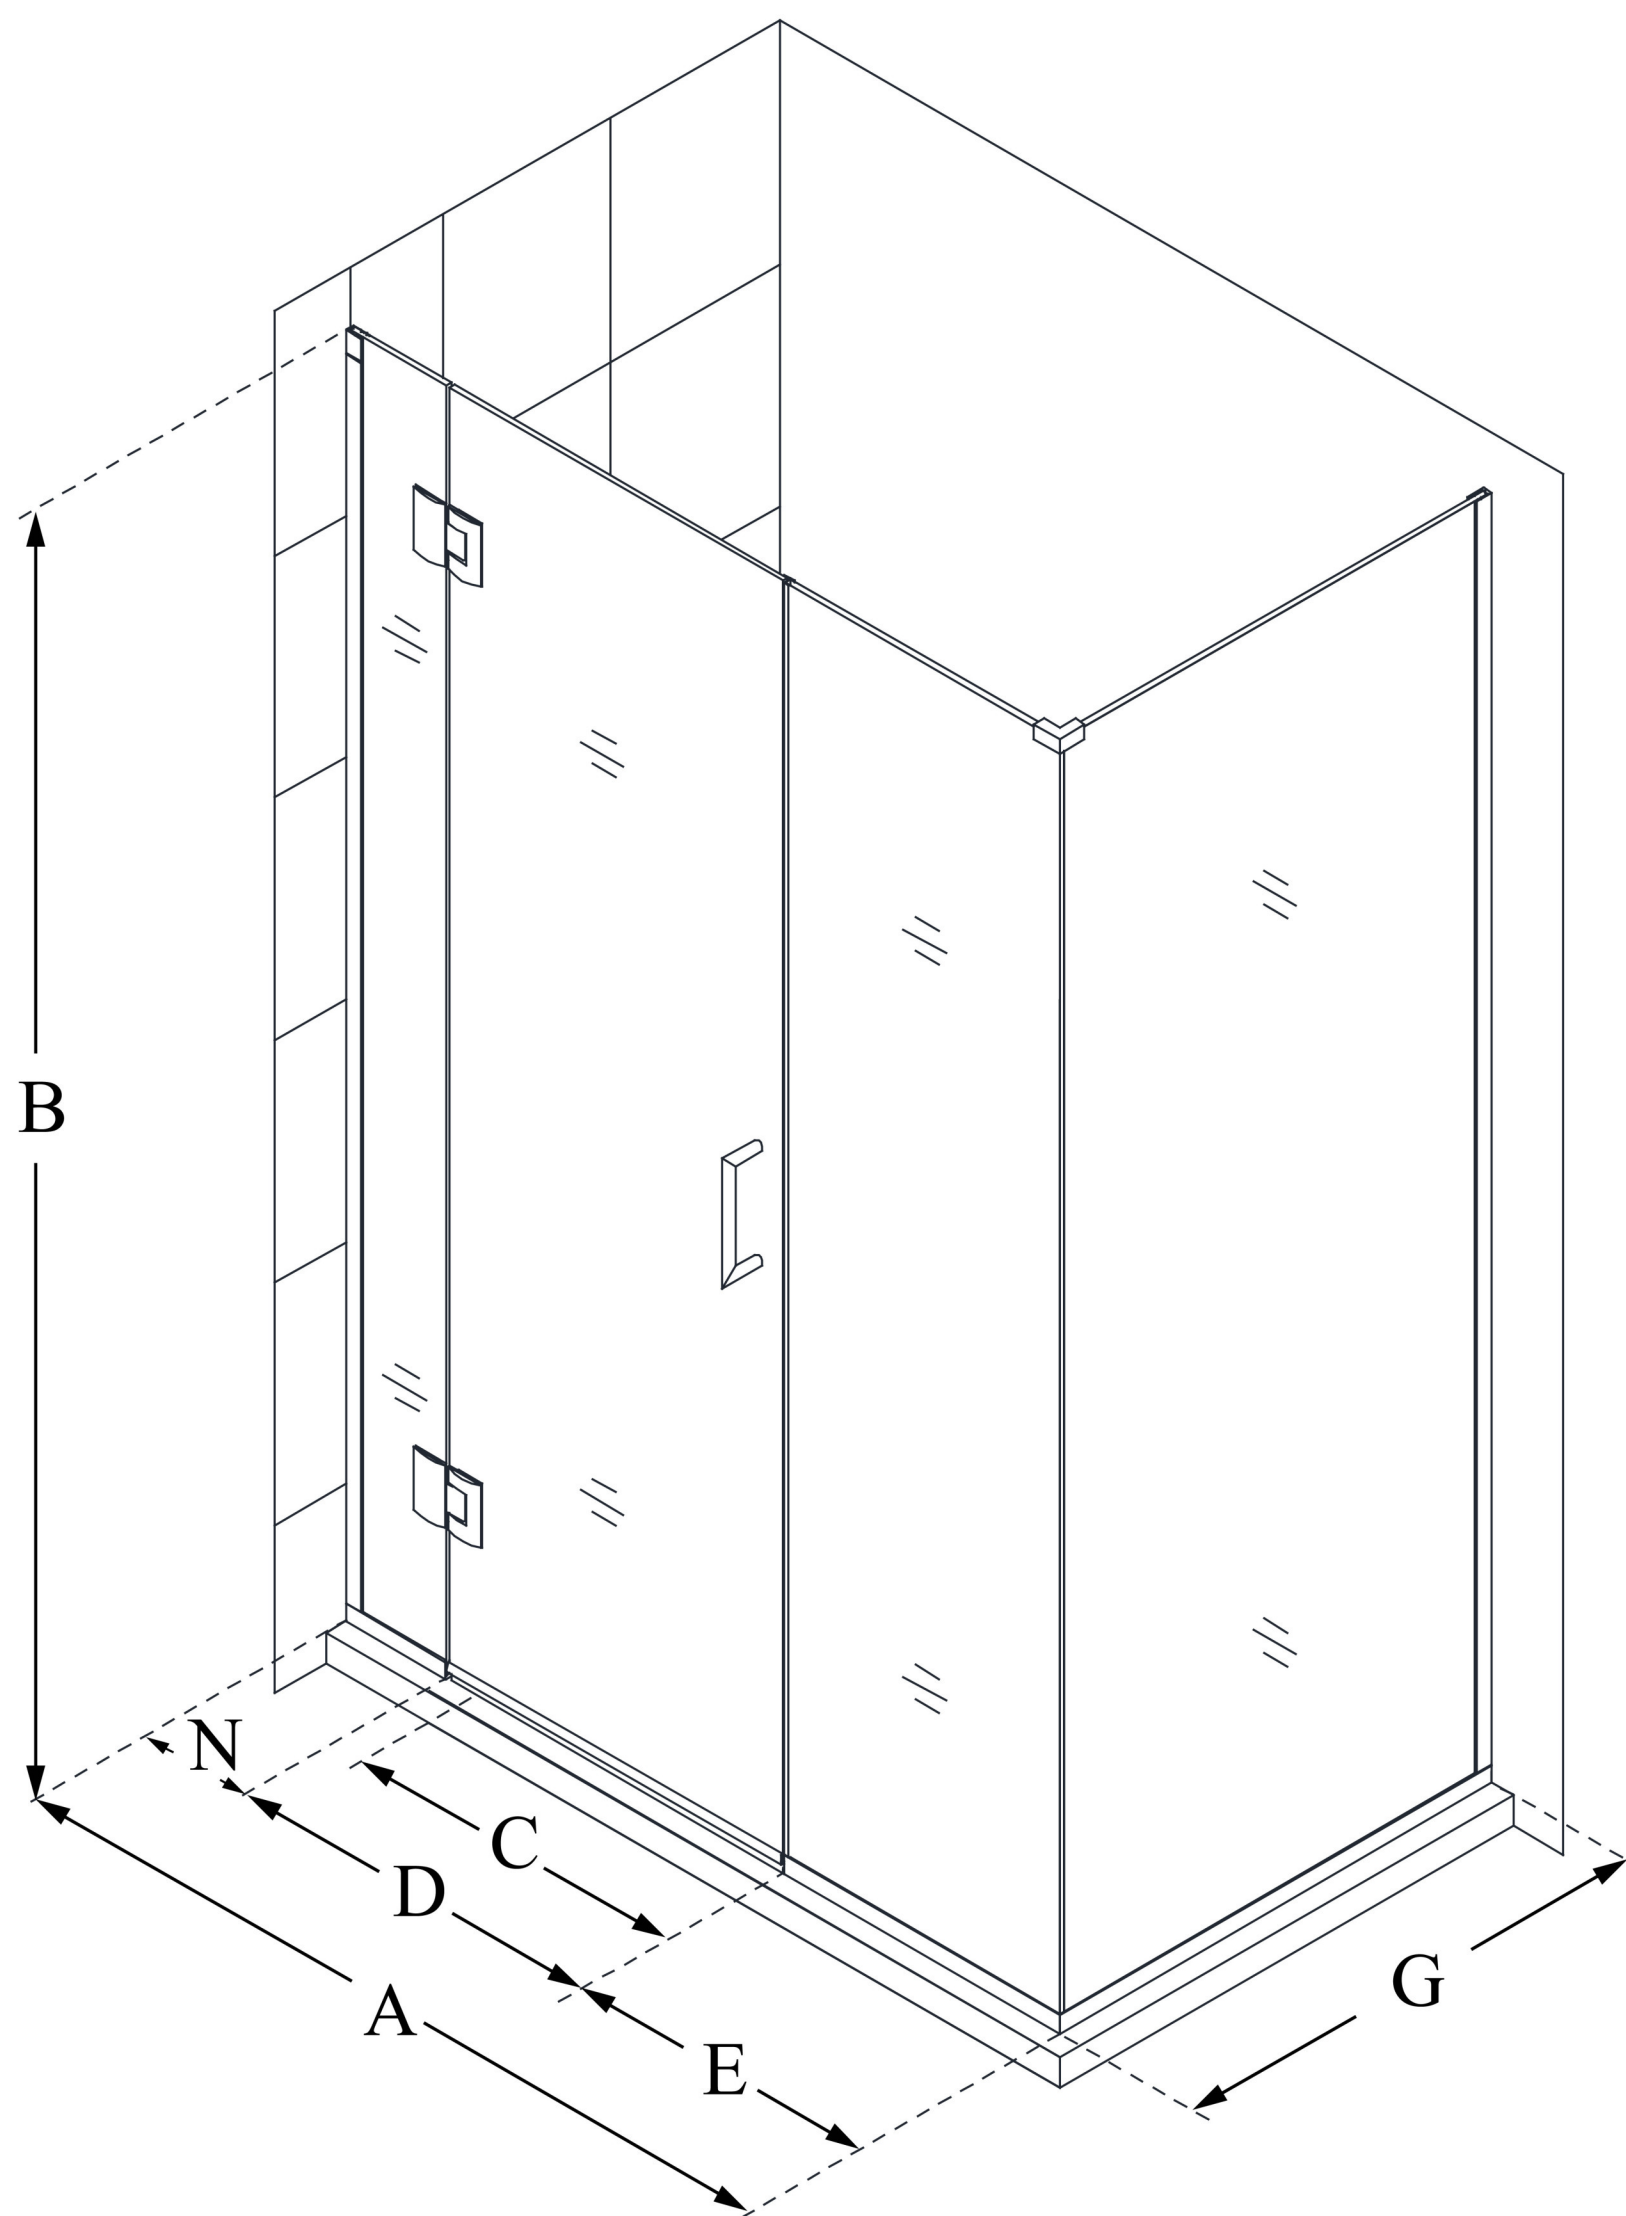

E1283034

UNIDOOR-X

DreamLine Unidoor-X 64" W x 34 3/8" D x 72" H Frameless Hinged Shower Enclosure, Clear Glass

SWING DOOR

CONFIGURATION DIMENSIONS:

A: 64"

MODEL WIDTH

B: 72"

MODEL HEIGHT

C: 27"

ACCESS WIDTH

D: 28"

DOOR WIDTH

E: 30"

INLINE PANEL WIDTH

G: 34 3/8"

RETURN PANEL WIDTH

N: 6"

HINGE PANEL WIDTH

DreamLine reserves the right to update or modify the hardware or materials pictured without prior notice for the purpose of product improvement and customer satisfaction.