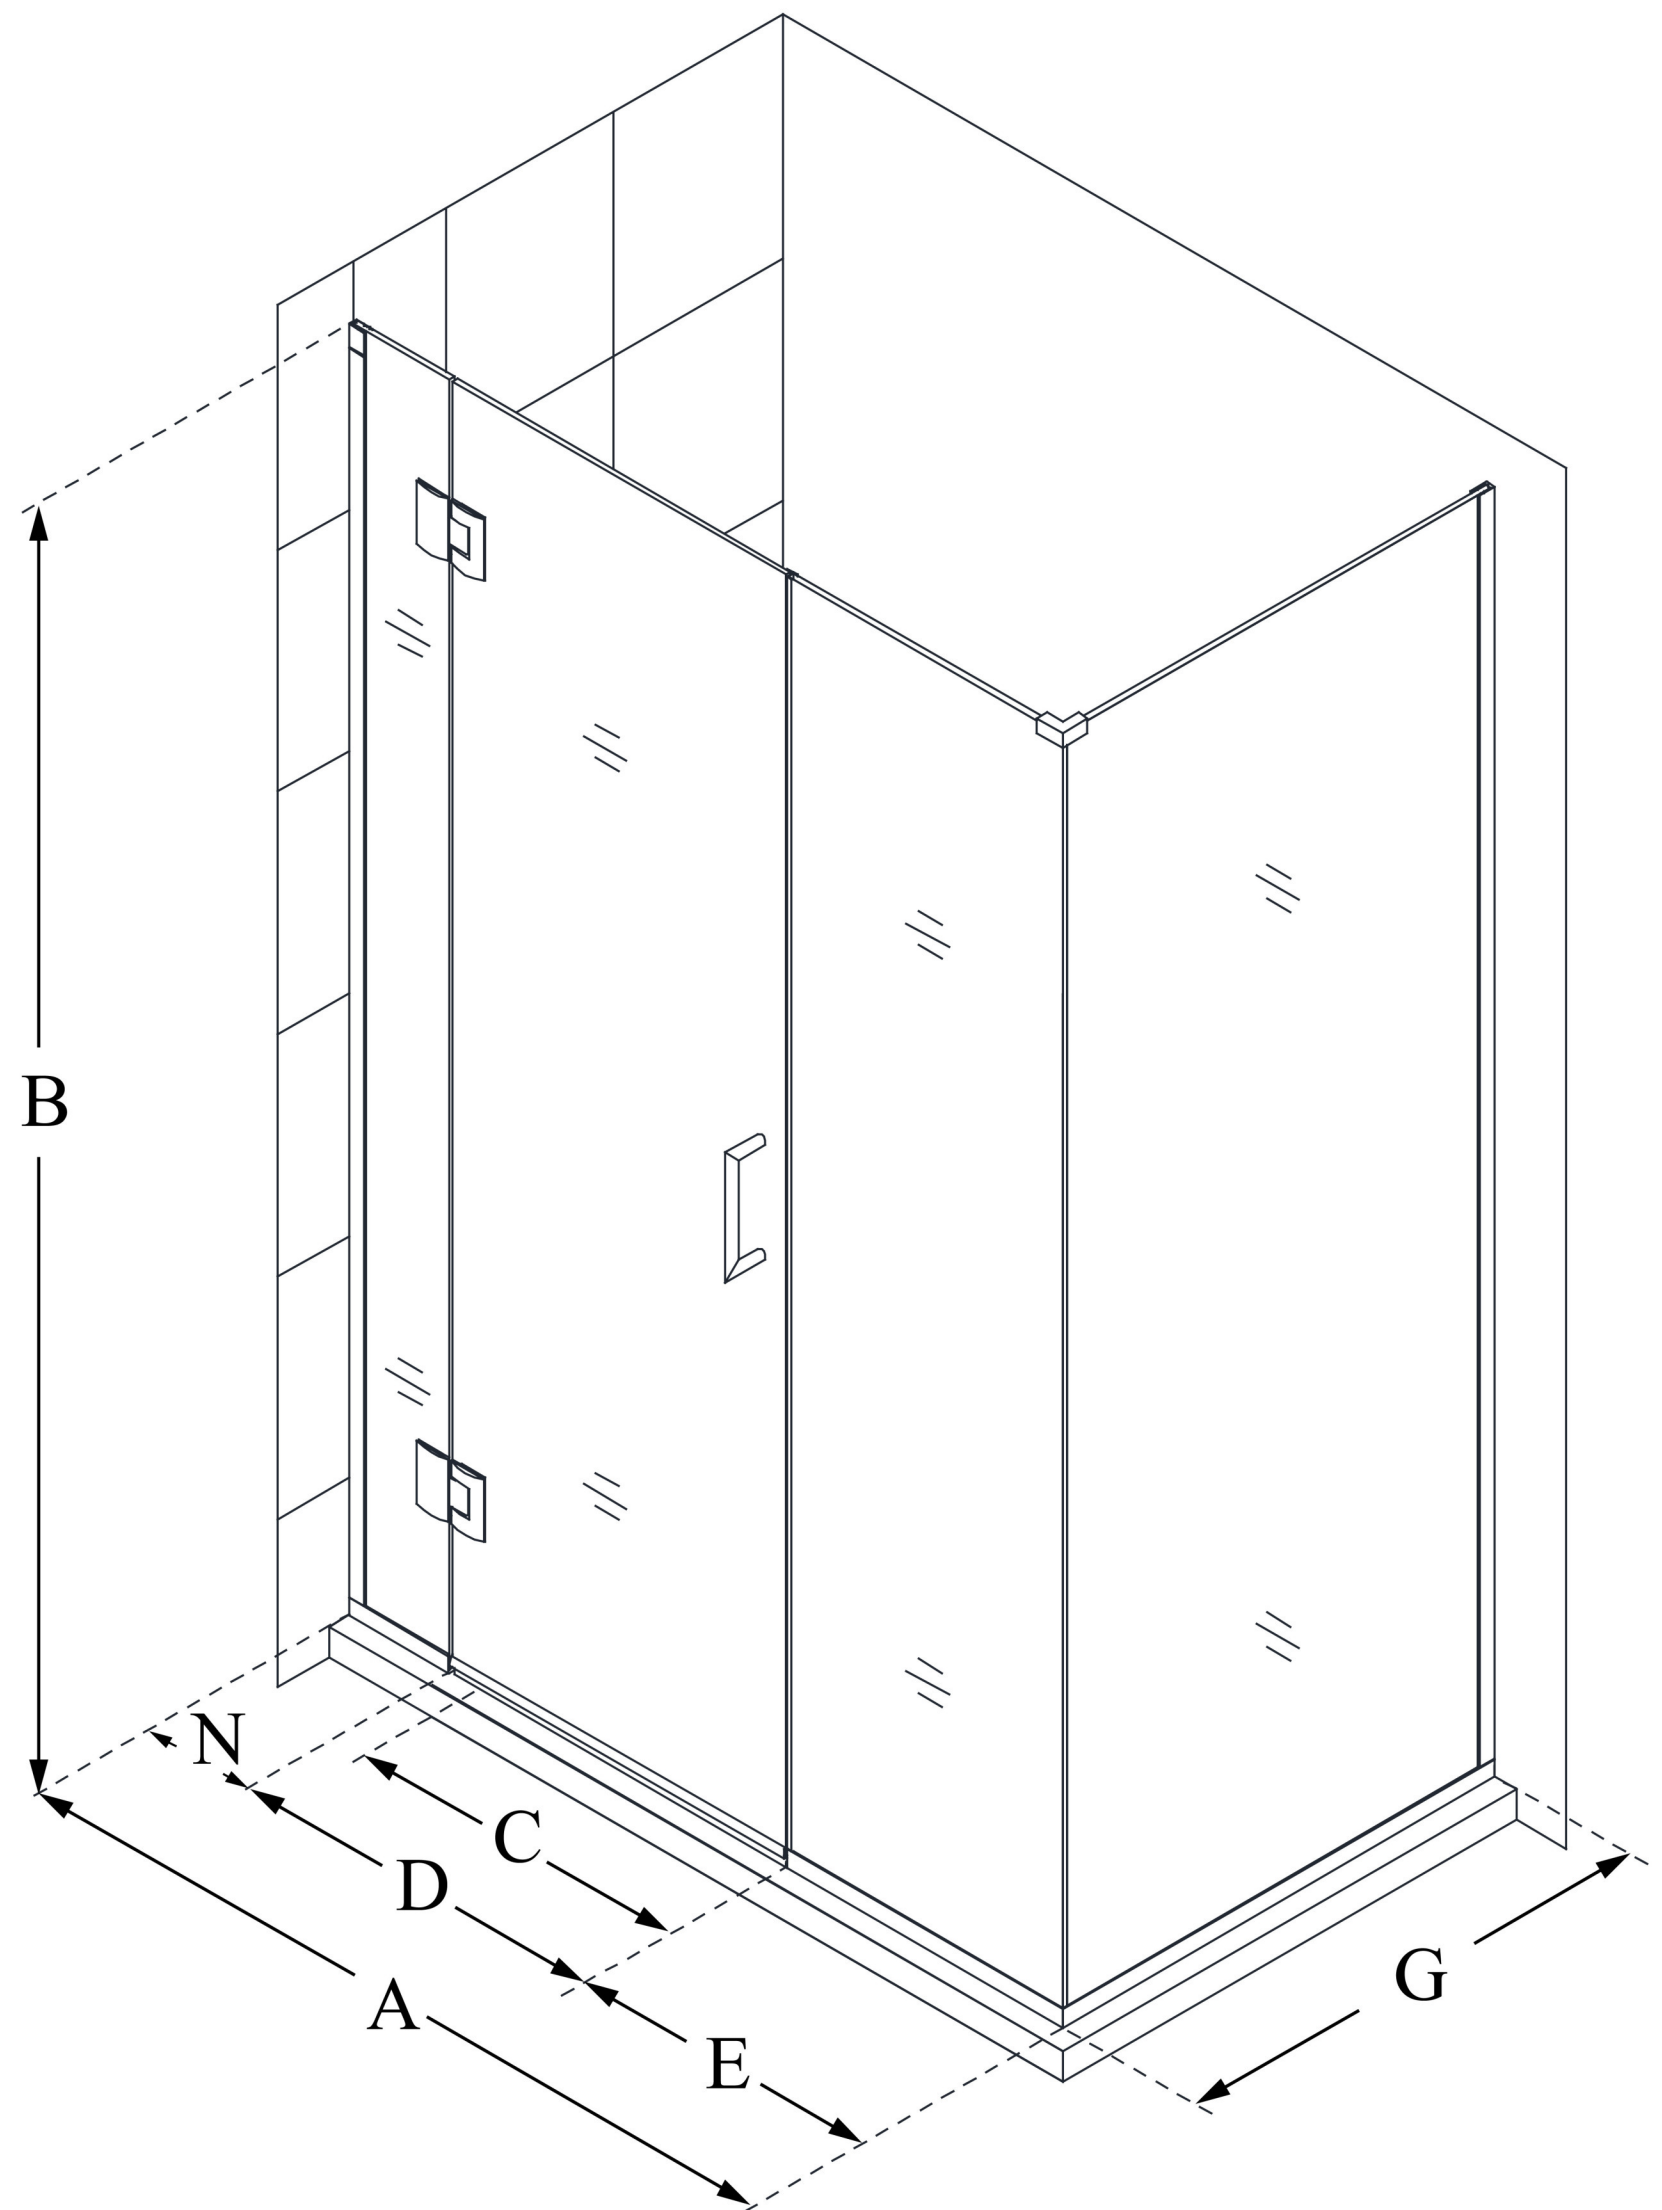

E1283030

UNIDOOR-X

DreamLine Unidoor-X 64" W x 30 3/8" D x 72" H Frameless Hinged Shower Enclosure, Clear Glass

SWING DOOR

CONFIGURATION DIMENSIONS:

A: 64"

MODEL WIDTH

B: 72"

MODEL HEIGHT

C: 27"

ACCESS WIDTH

D: 28"

DOOR WIDTH

E: 30"

INLINE PANEL WIDTH

G: 30 3/8"

RETURN PANEL WIDTH

N: 6"

HINGE PANEL WIDTH

DreamLine reserves the right to update or modify the hardware or materials pictured without prior notice for the purpose of product improvement and customer satisfaction.