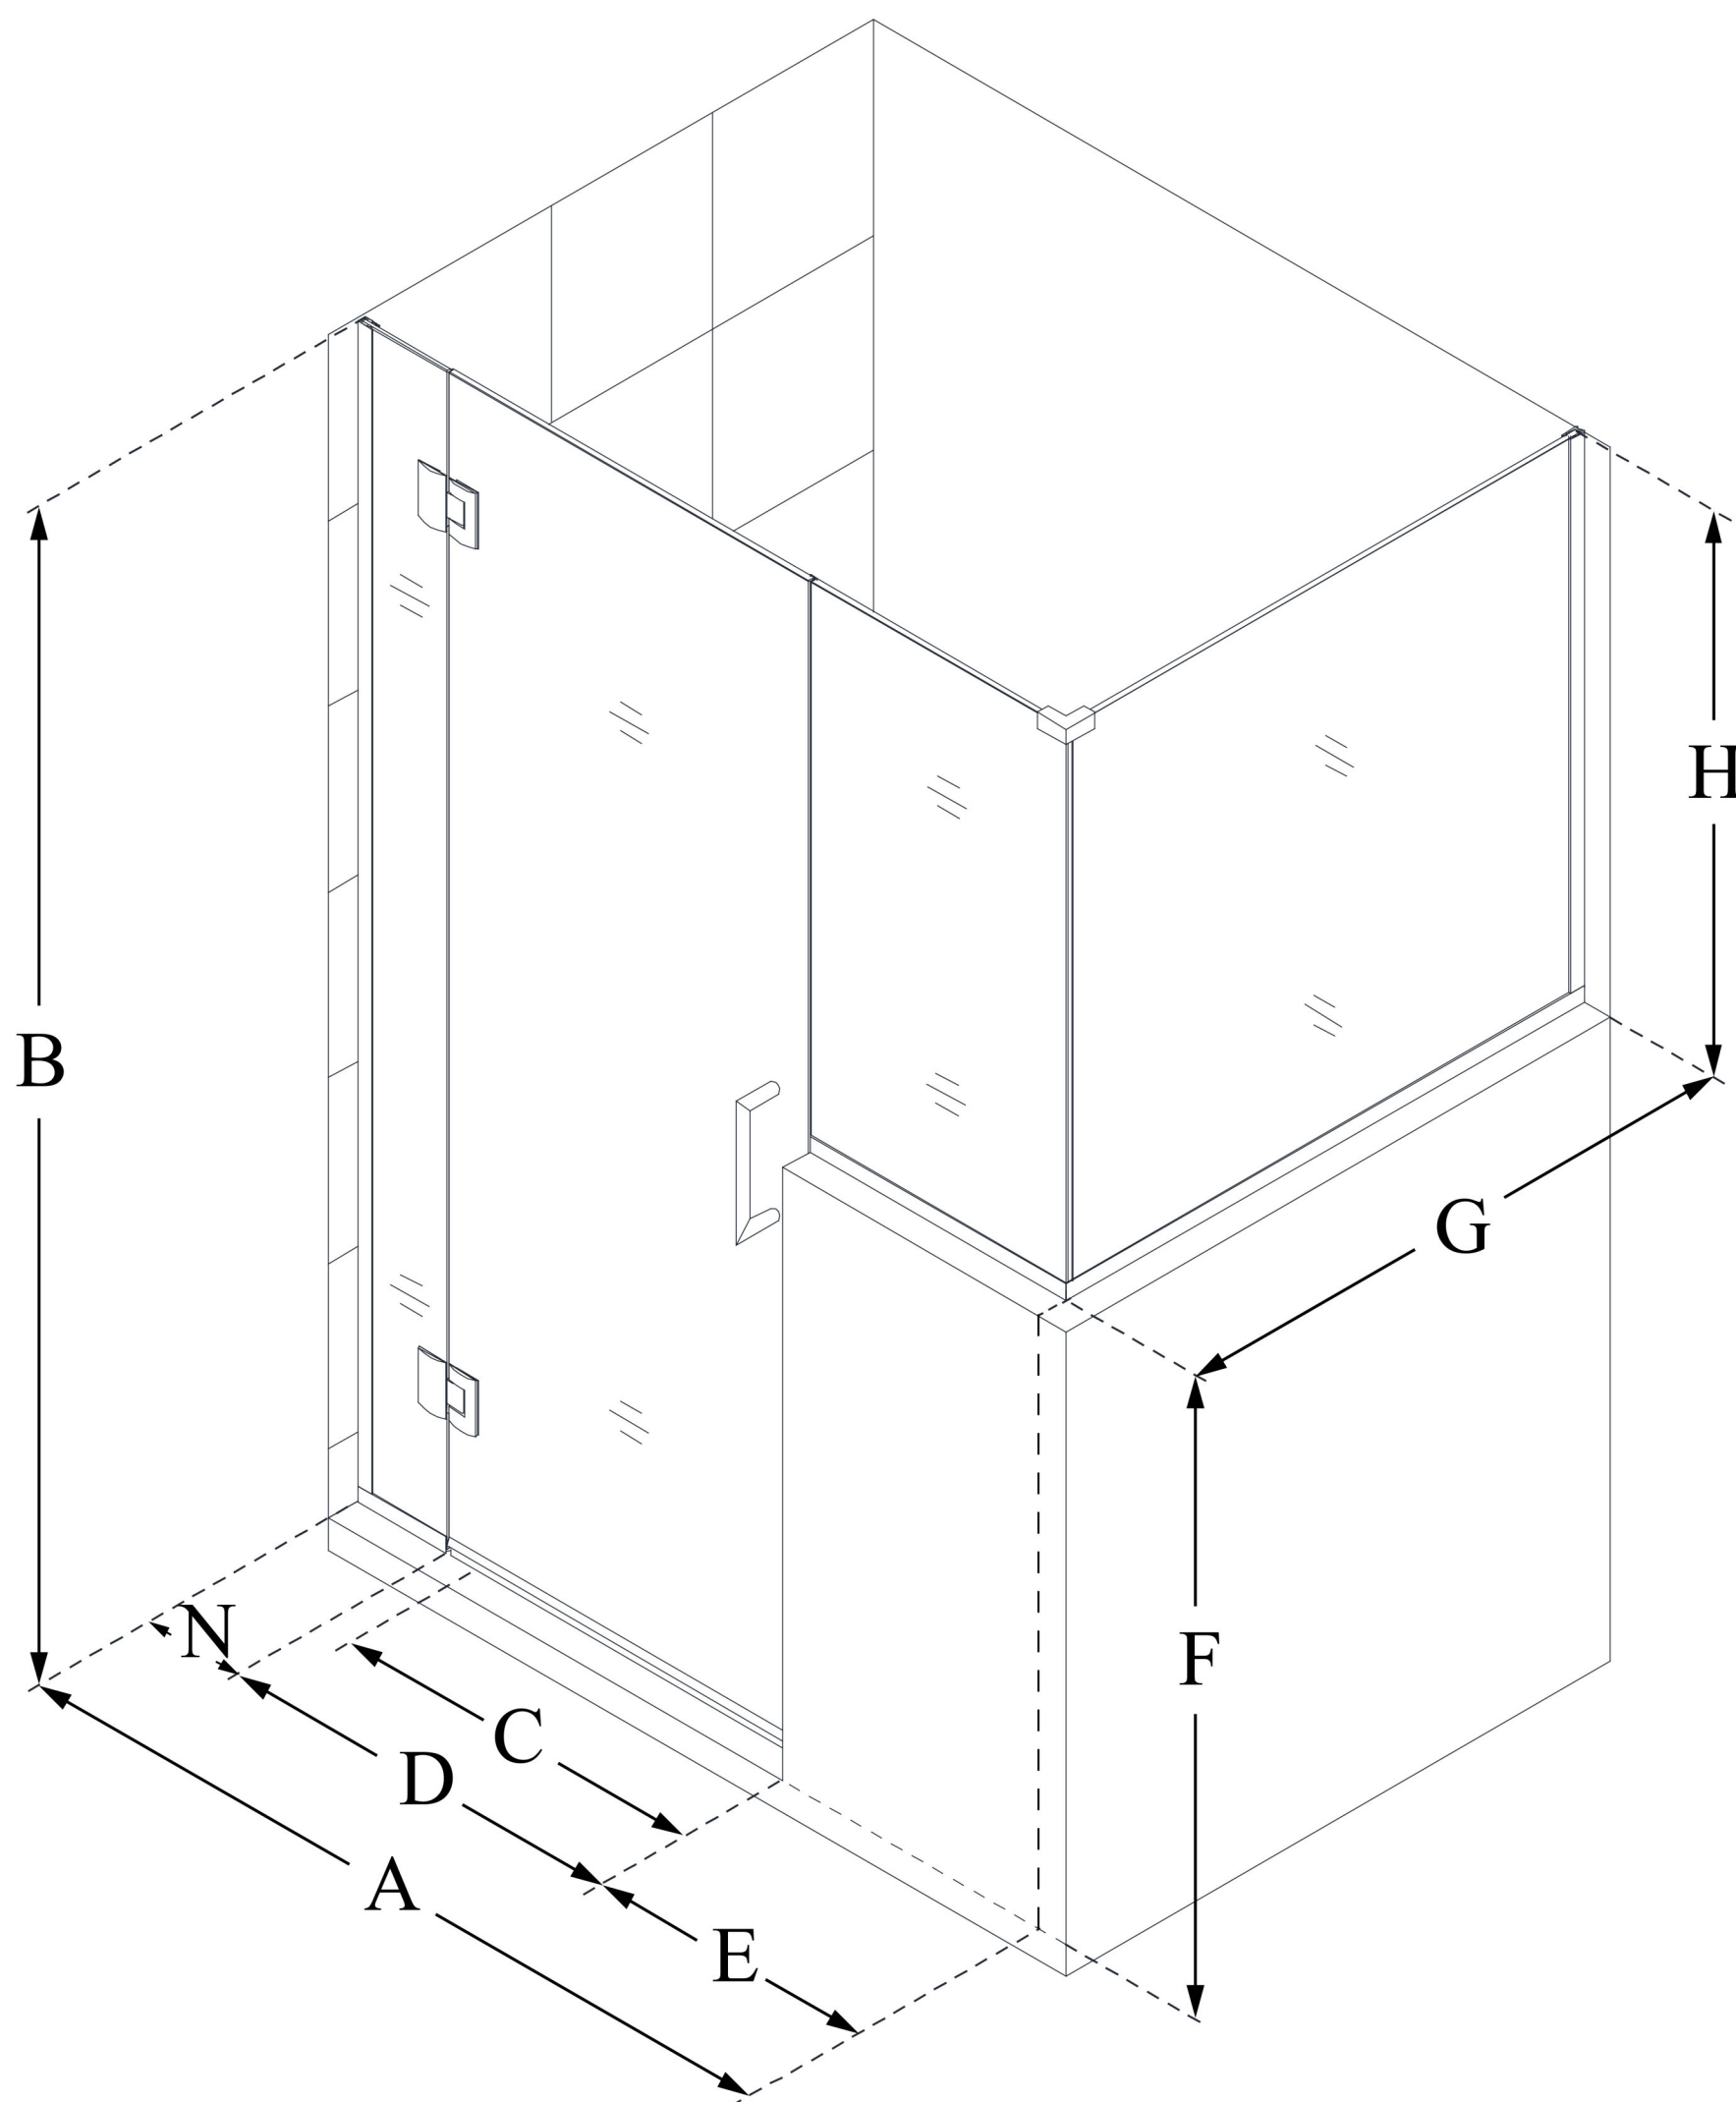

E128243636

UNIDOOR-X

DreamLine Unidoor-X 58 in. W x
36 3/8 in. D x 72 in. H Frameless
Hinged Shower Enclosure, Clear
Glass

SWING DOOR

CONFIGURATION DIMENSIONS:

A: 58 in.

MODEL WIDTH

B: 72 in.

MODEL HEIGHT

C: 27 in.

ACCESS WIDTH

D: 28 in.

DOOR WIDTH

E: 24 in.

INLINE BUTTRESS PANEL WIDTH

F: 36 in.

BUTTRESS WALL HEIGHT

G: 36 3/8 in.

RETURN PANEL WIDTH

H: 36 in.

BUTTRESS GLASS HEIGHT

N: 6 in.

HINGE PANEL WIDTH

DreamLine reserves the right to update or modify the hardware or materials pictured without prior notice for the purpose of product improvement and customer satisfaction.