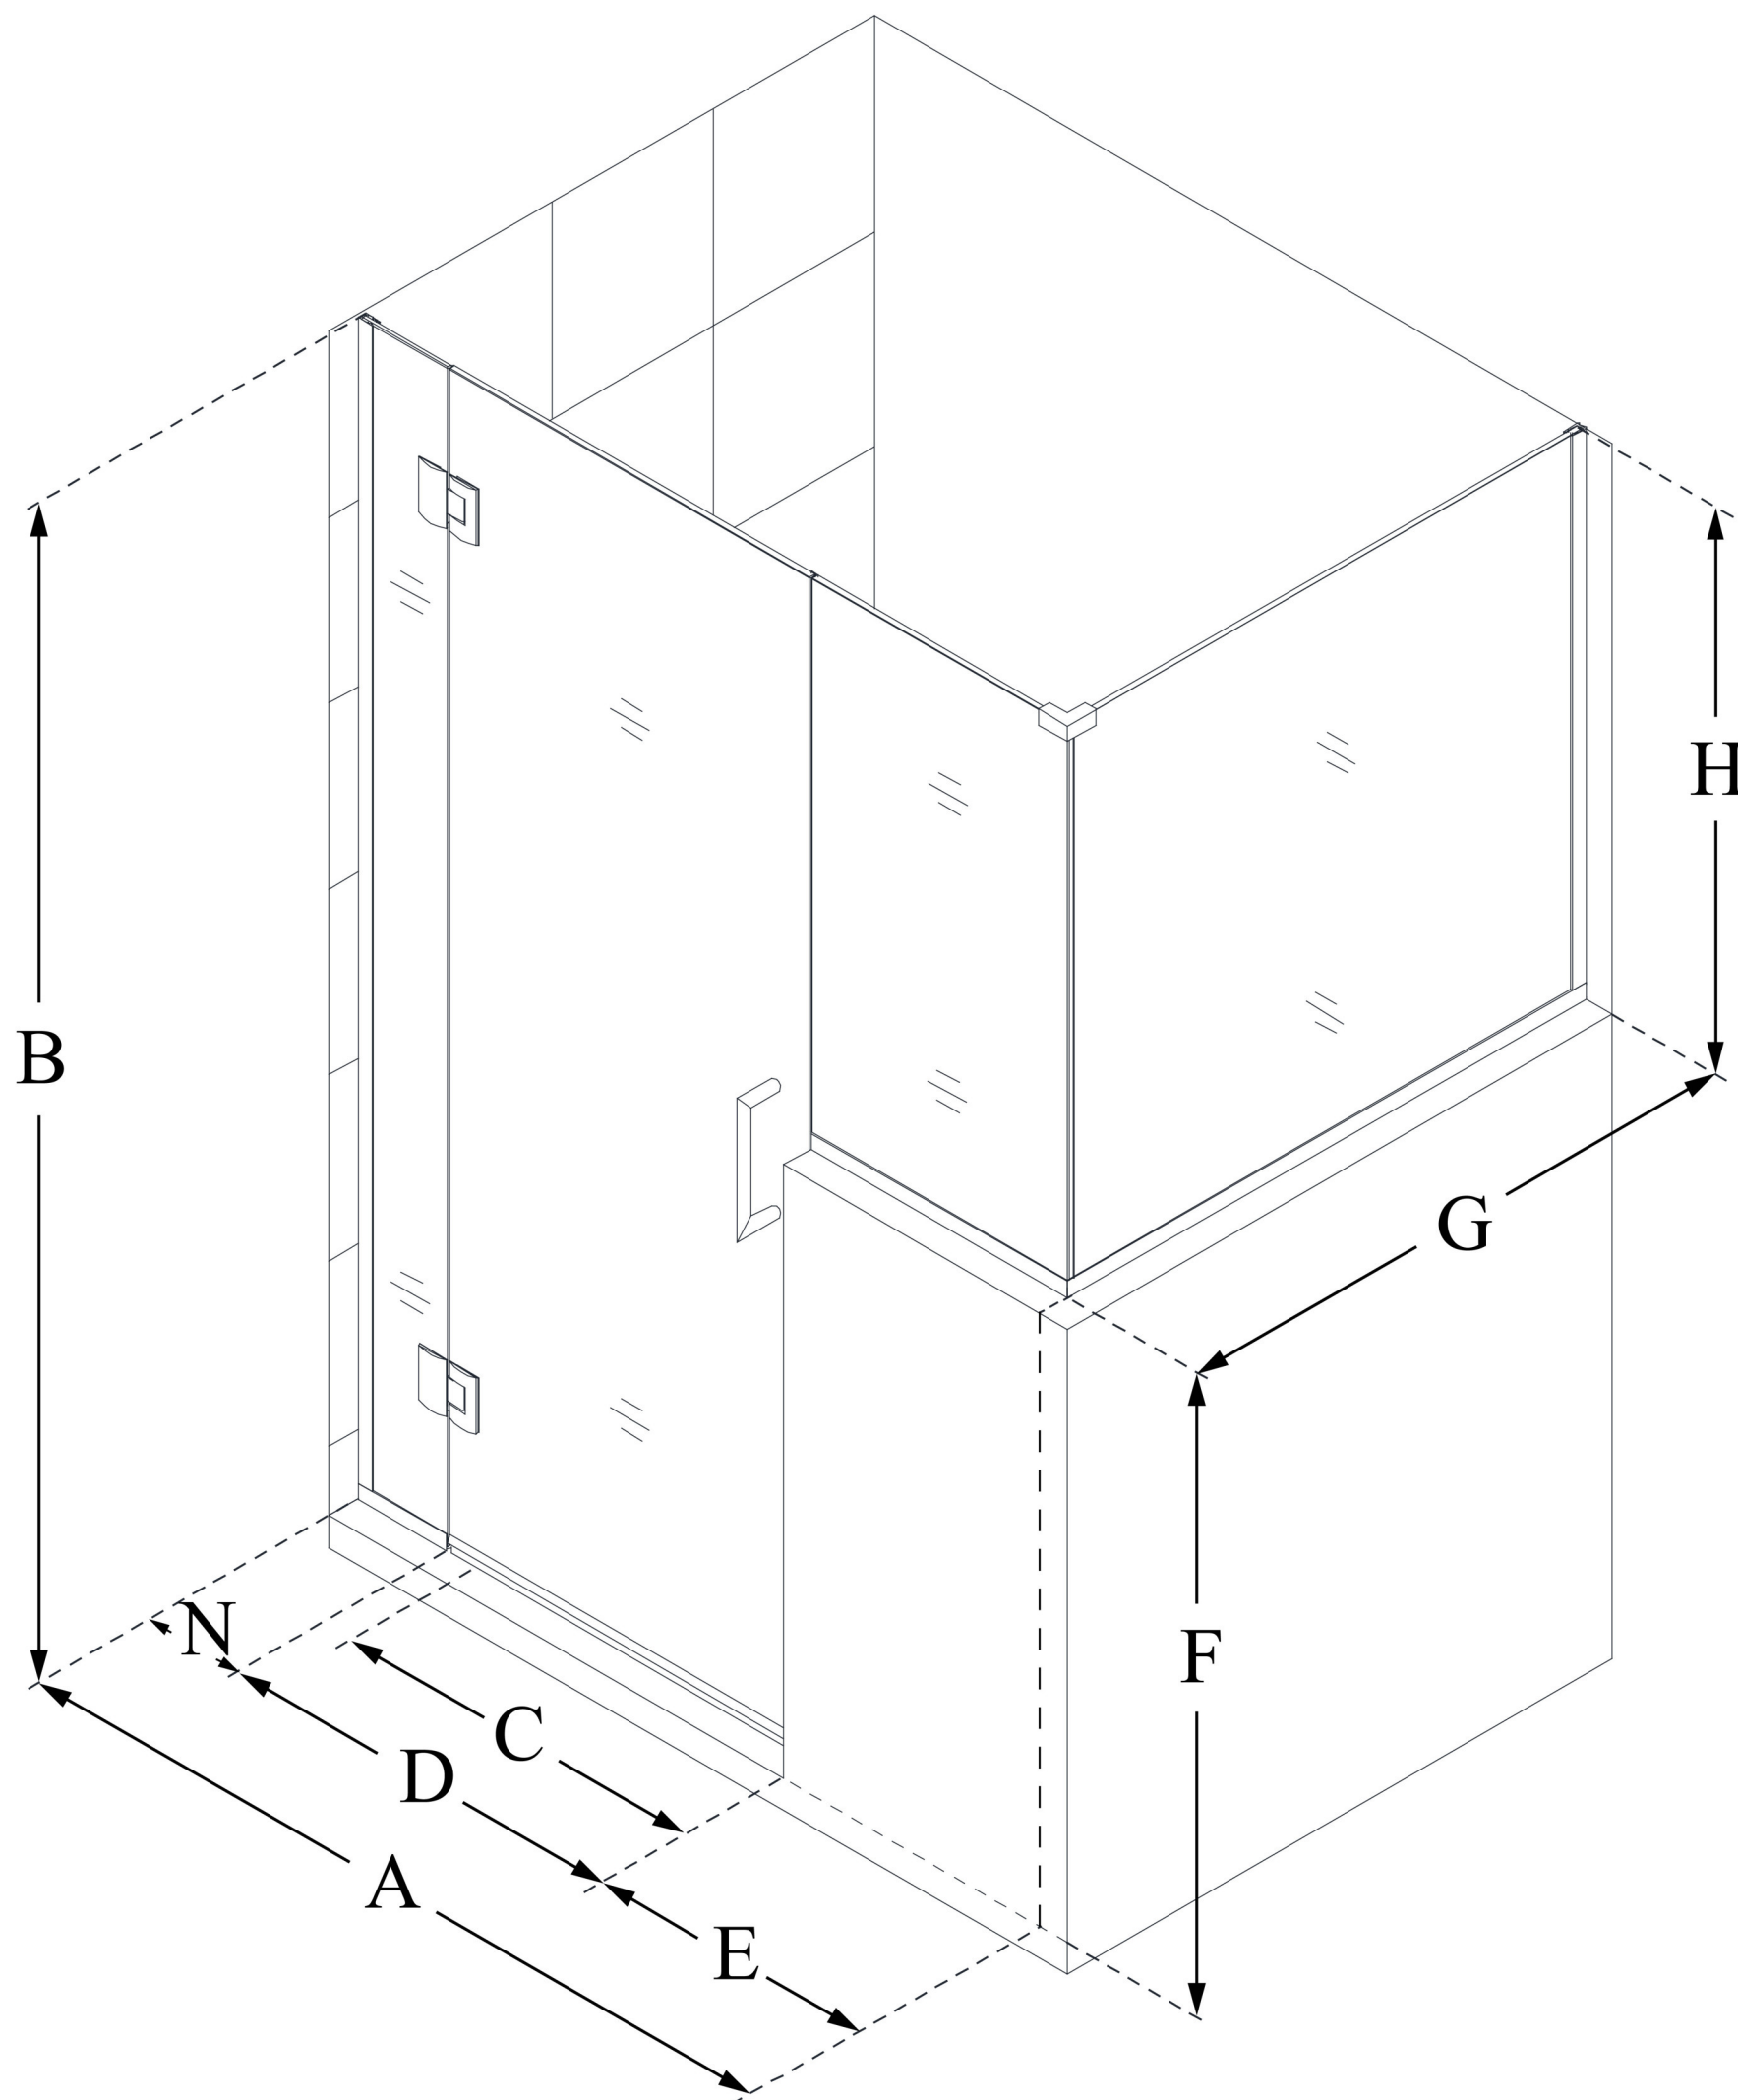

E128243436

UNIDOOR-X

DreamLine Unidoor-X 58 in. W x 36 3/8 in. D x 72 in. H Frameless Hinged Shower Enclosure, Clear Glass

SWING DOOR

CONFIGURATION DIMENSIONS:

A: 58 in.

MODEL WIDTH

B: 72 in.

MODEL HEIGHT

C: 27 in.

ACCESS WIDTH

D: 28 in.

DOOR WIDTH

E: 24 in.

INLINE BUTTRESS PANEL WIDTH

F: 38 in.

BUTTRESS WALL HEIGHT

G: 36 3/8 in.

RETURN PANEL WIDTH

H: 34 in.

BUTTRESS GLASS HEIGHT

N: 6 in.

HINGE PANEL WIDTH

DreamLine reserves the right to update or modify the hardware or materials pictured without prior notice for the purpose of product improvement and customer satisfaction.