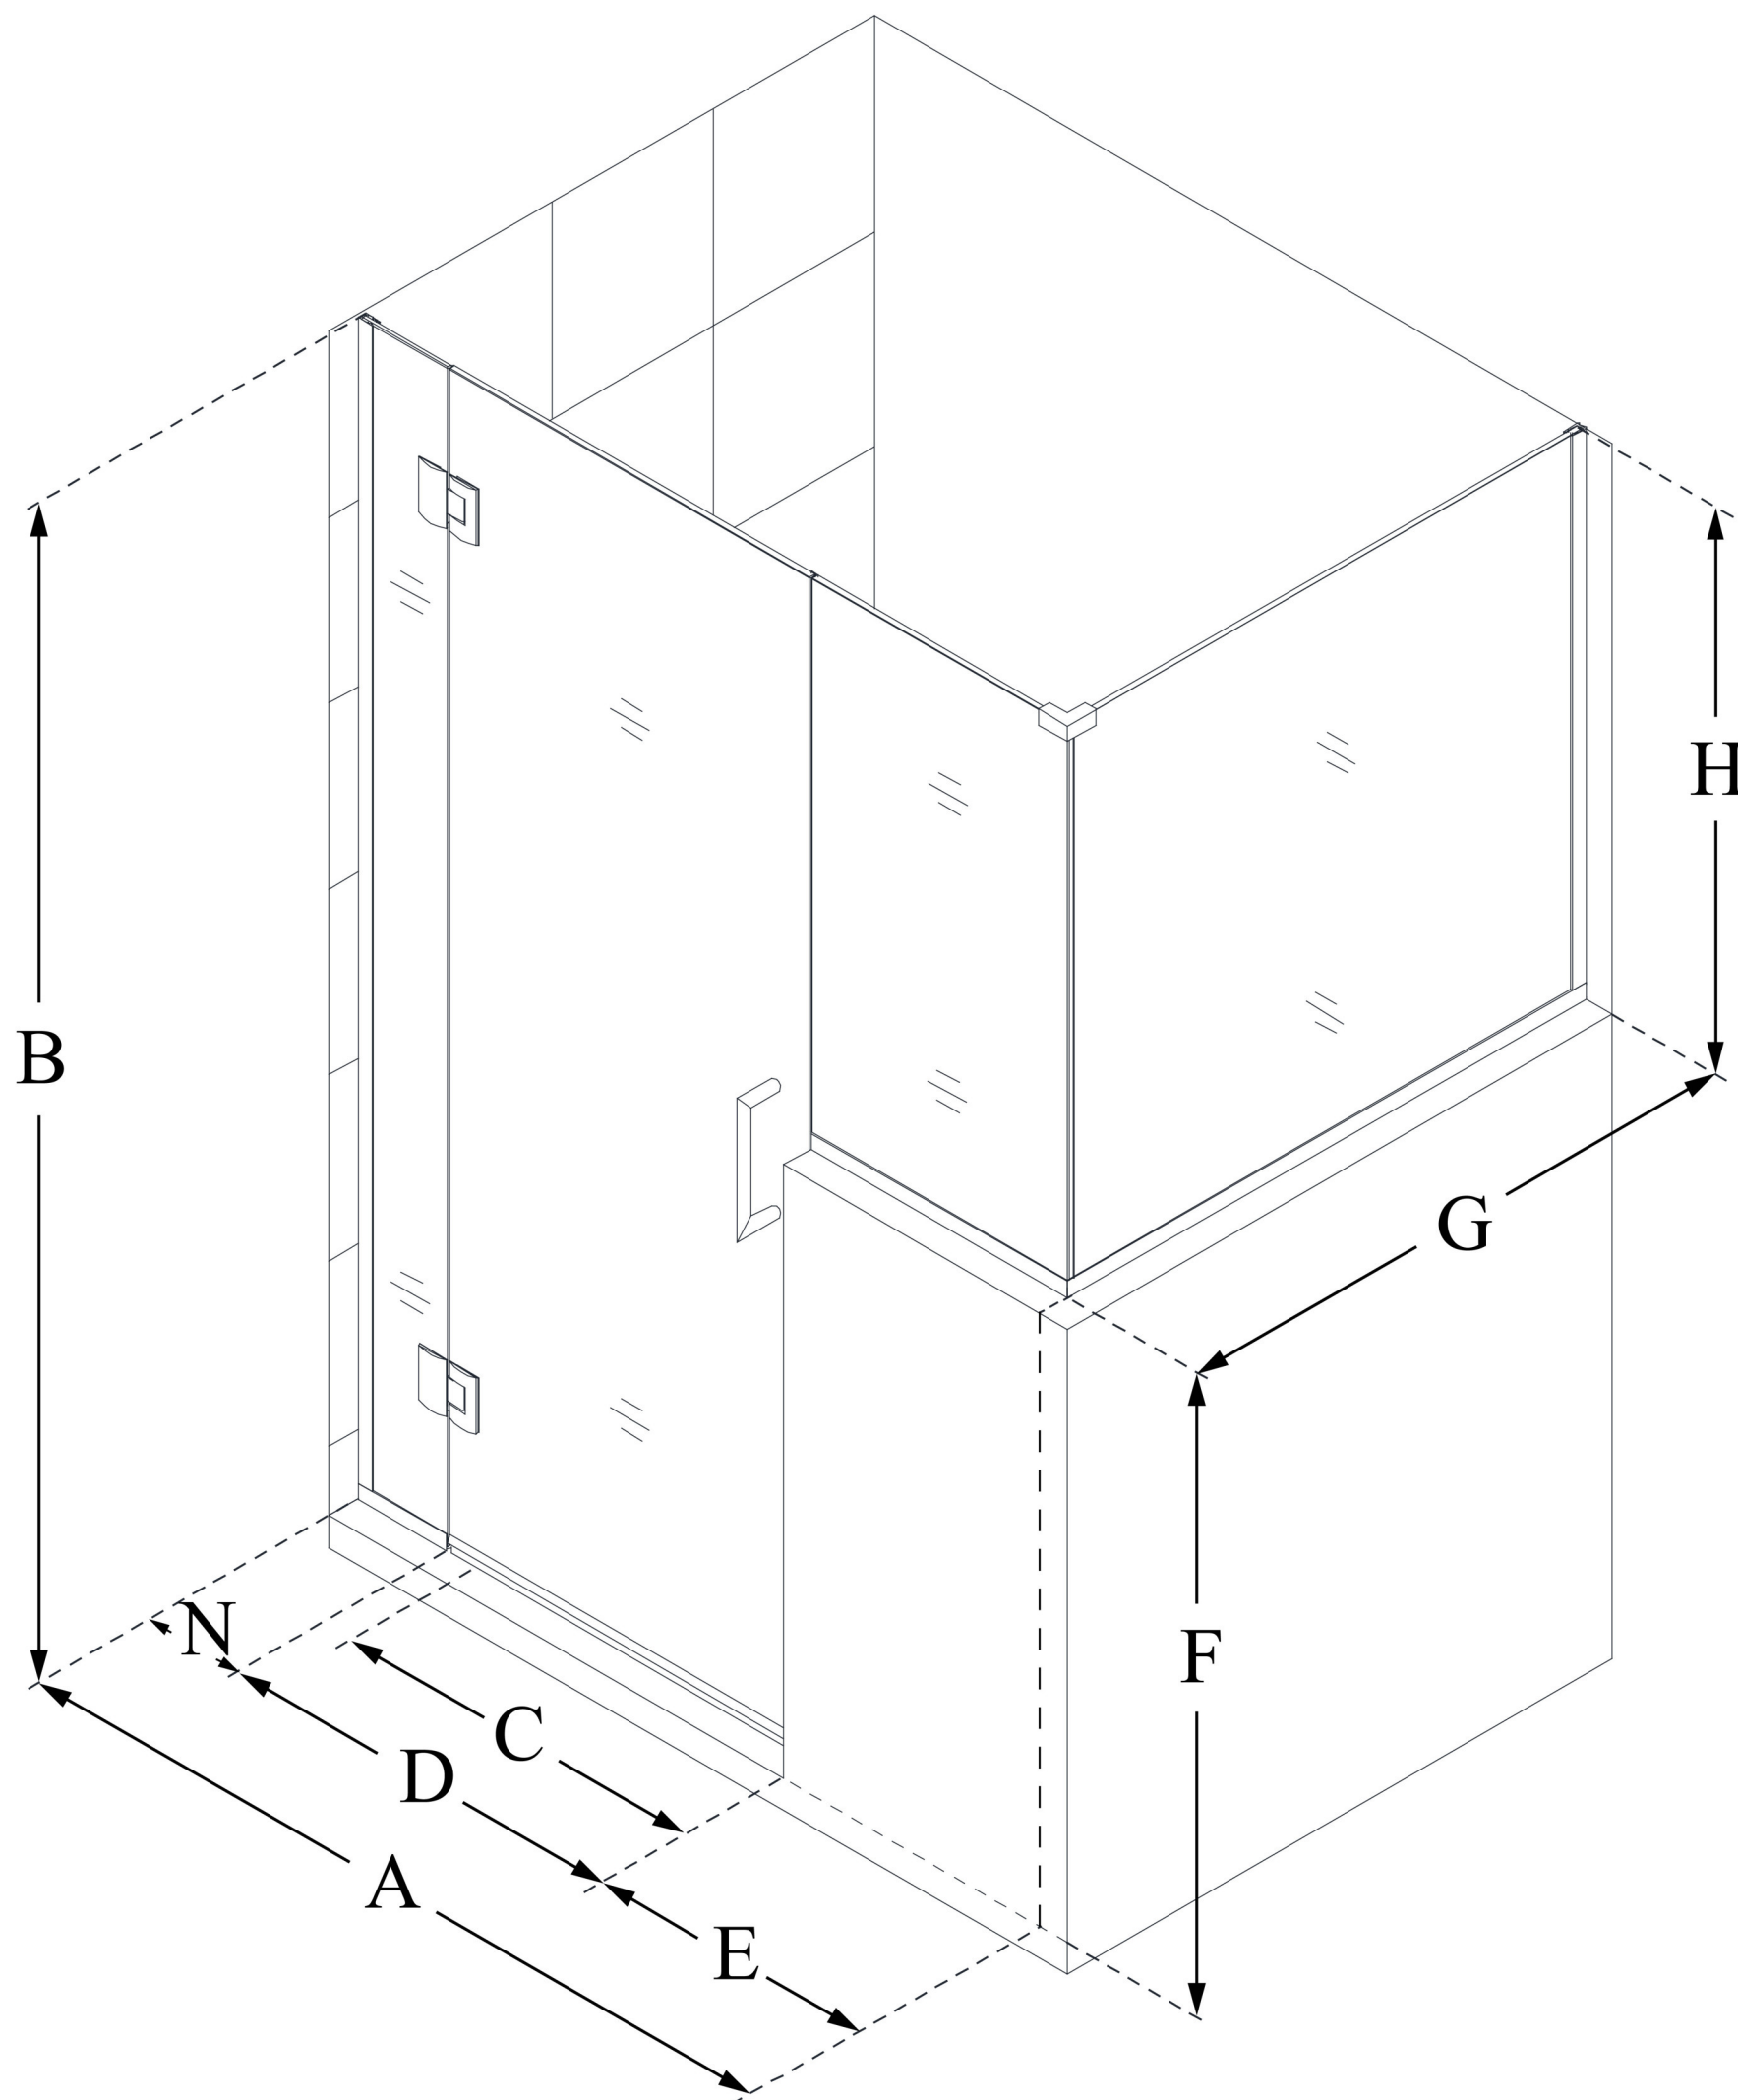

E128243430

UNIDOOR-X

DreamLine Unidoor-X 58 in. W x 30 3/8 in. D x 72 in. H Frameless Hinged Shower Enclosure, Clear Glass

SWING DOOR

CONFIGURATION DIMENSIONS:

A: 58 in.

MODEL WIDTH

B: 72 in.

MODEL HEIGHT

C: 27 in.

ACCESS WIDTH

D: 28 in.

DOOR WIDTH

E: 24 in.

INLINE BUTTRESS PANEL WIDTH

F: 38 in.

BUTTRESS WALL HEIGHT

G: 30 3/8 in.

RETURN PANEL WIDTH

H: 34 in.

BUTTRESS GLASS HEIGHT

N: 6 in.

HINGE PANEL WIDTH

DreamLine reserves the right to update or modify the hardware or materials pictured without prior notice for the purpose of product improvement and customer satisfaction.