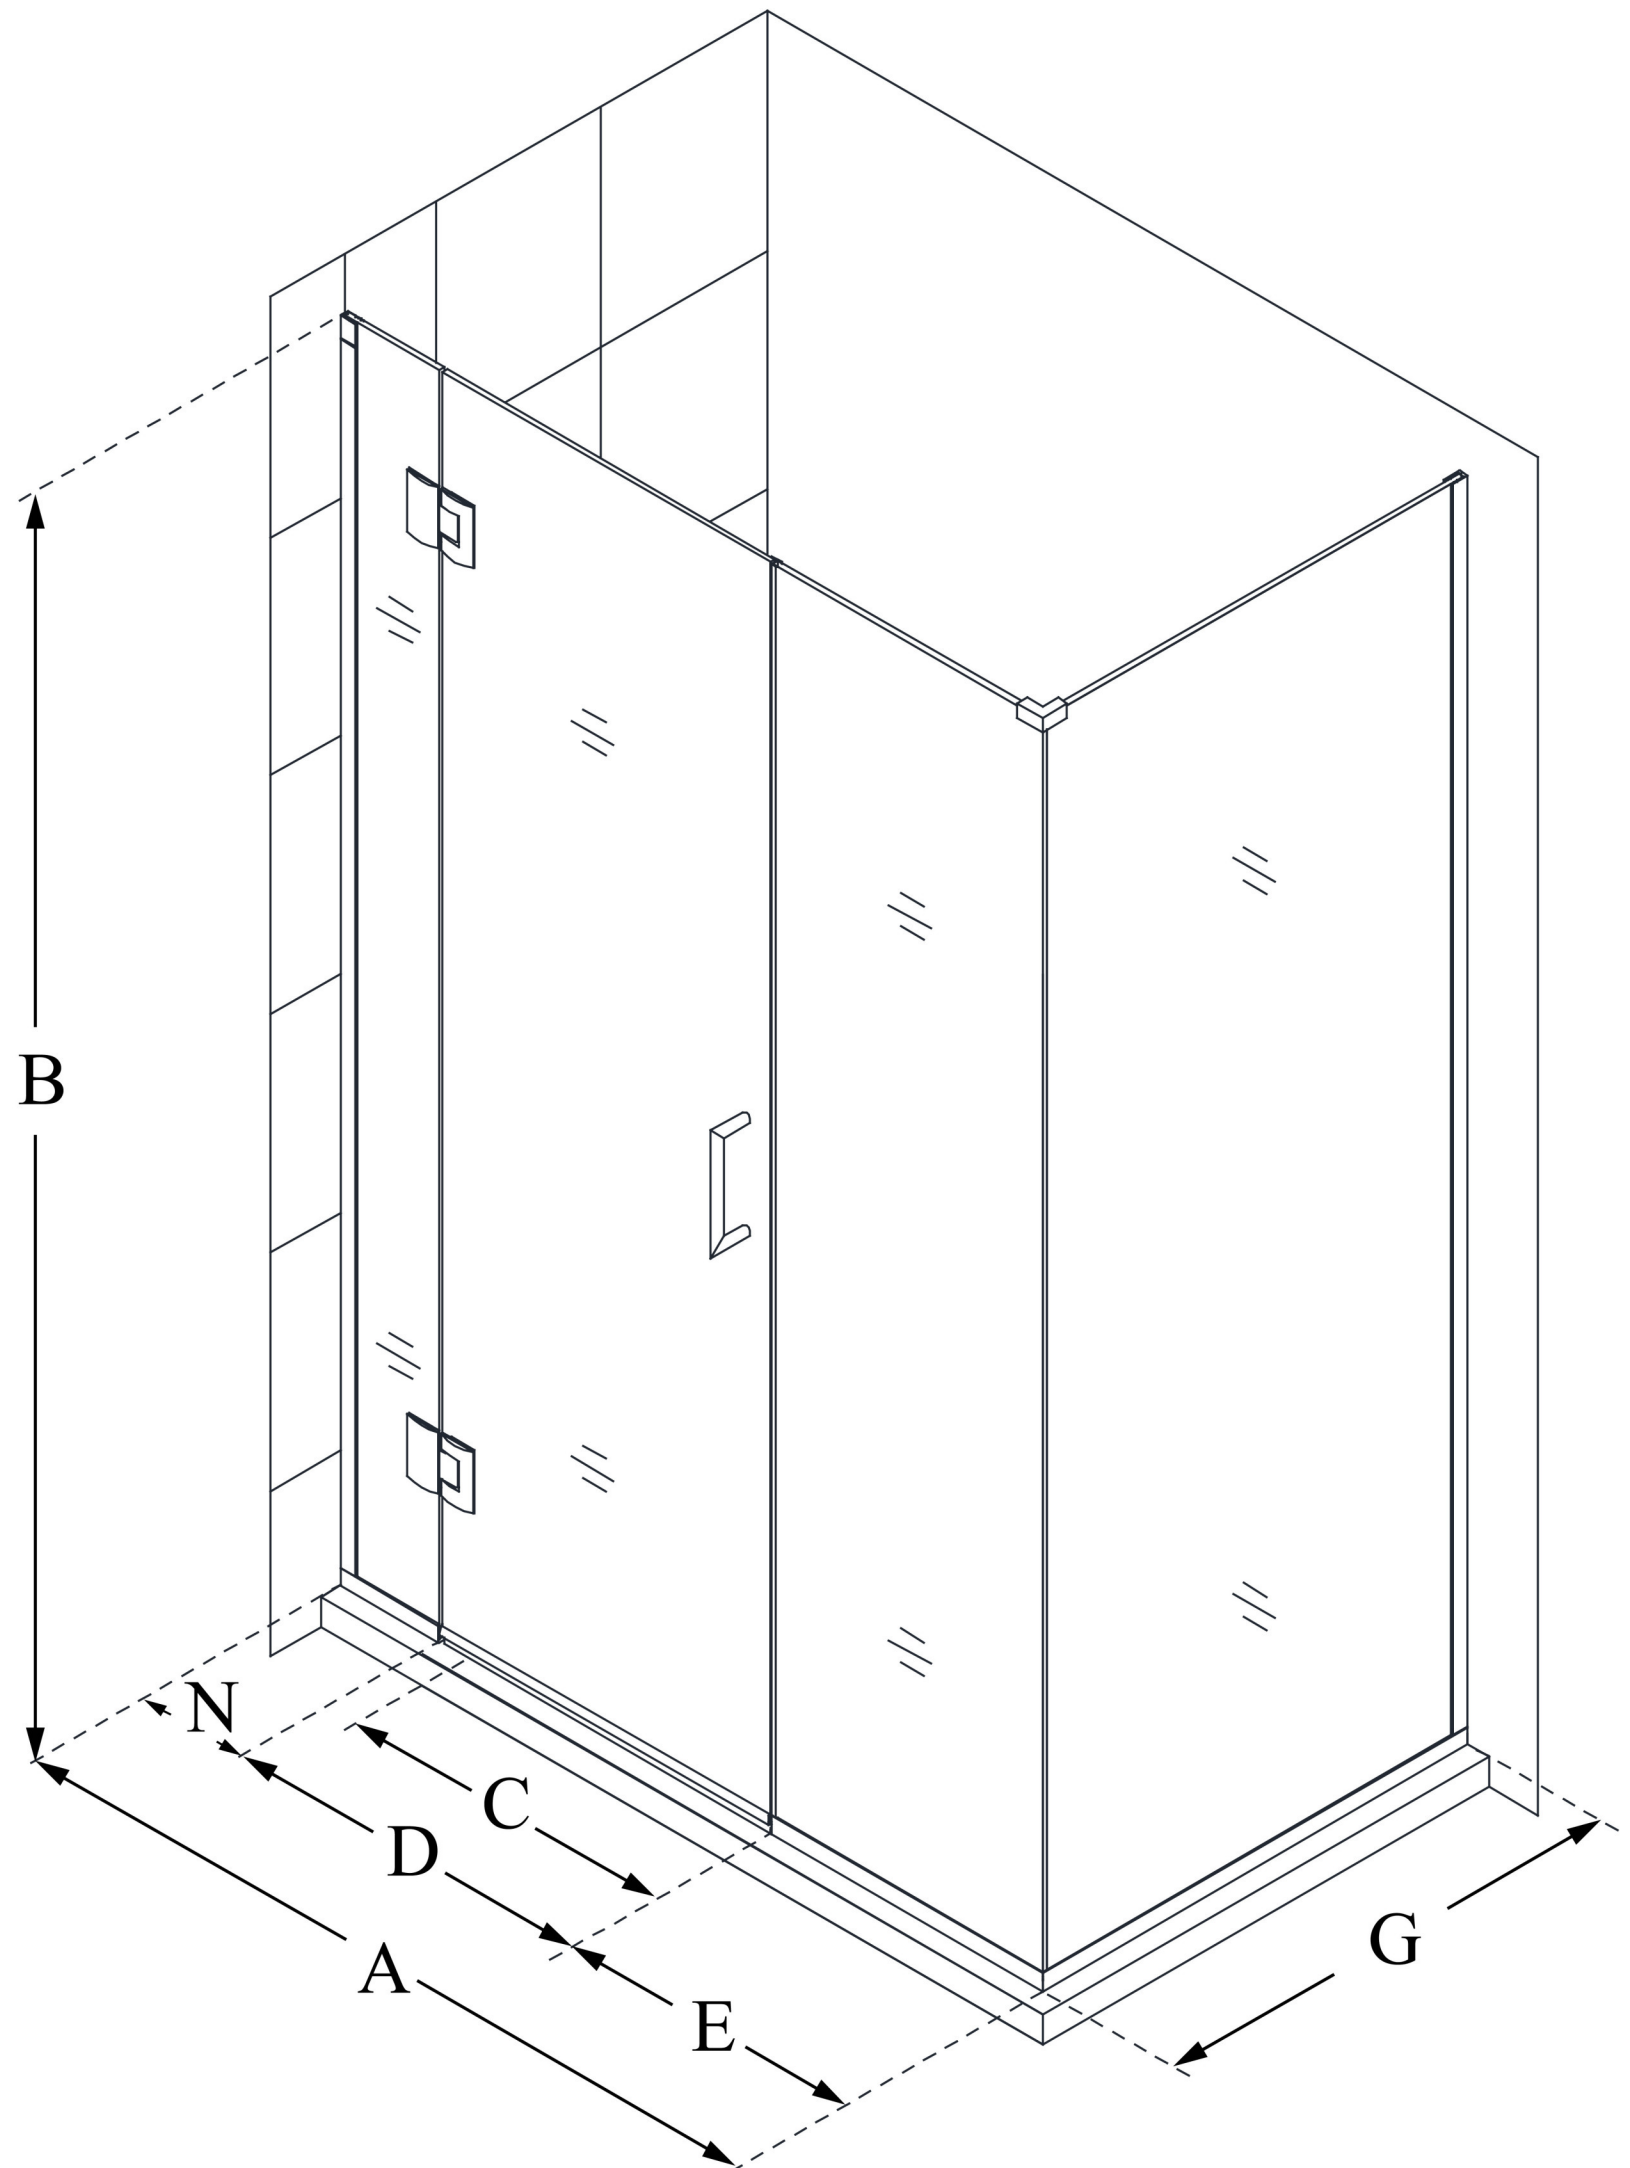

## UNIDOOR-X

DreamLine Unidoor-X 48 in. W x  
34 3/8 in. D x 72 in. H Frameless  
Hinged Shower Enclosure, Clear  
Glass

**SWING DOOR**

### CONFIGURATION DIMENSIONS:

**A: 48 in.**

MODEL WIDTH

**B: 72 in.**

MODEL HEIGHT

**C: 27 in.**

ACCESS WIDTH

**D: 28 in.**

DOOR WIDTH

**E: 14 in.**

INLINE PANEL WIDTH

**G: 34 3/8 in.**

RETURN PANEL WIDTH

**N: 6 in.**

HINGE PANEL WIDTH

DreamLine reserves the right to update or modify the hardware or materials pictured without prior notice for the purpose of product improvement and customer satisfaction.