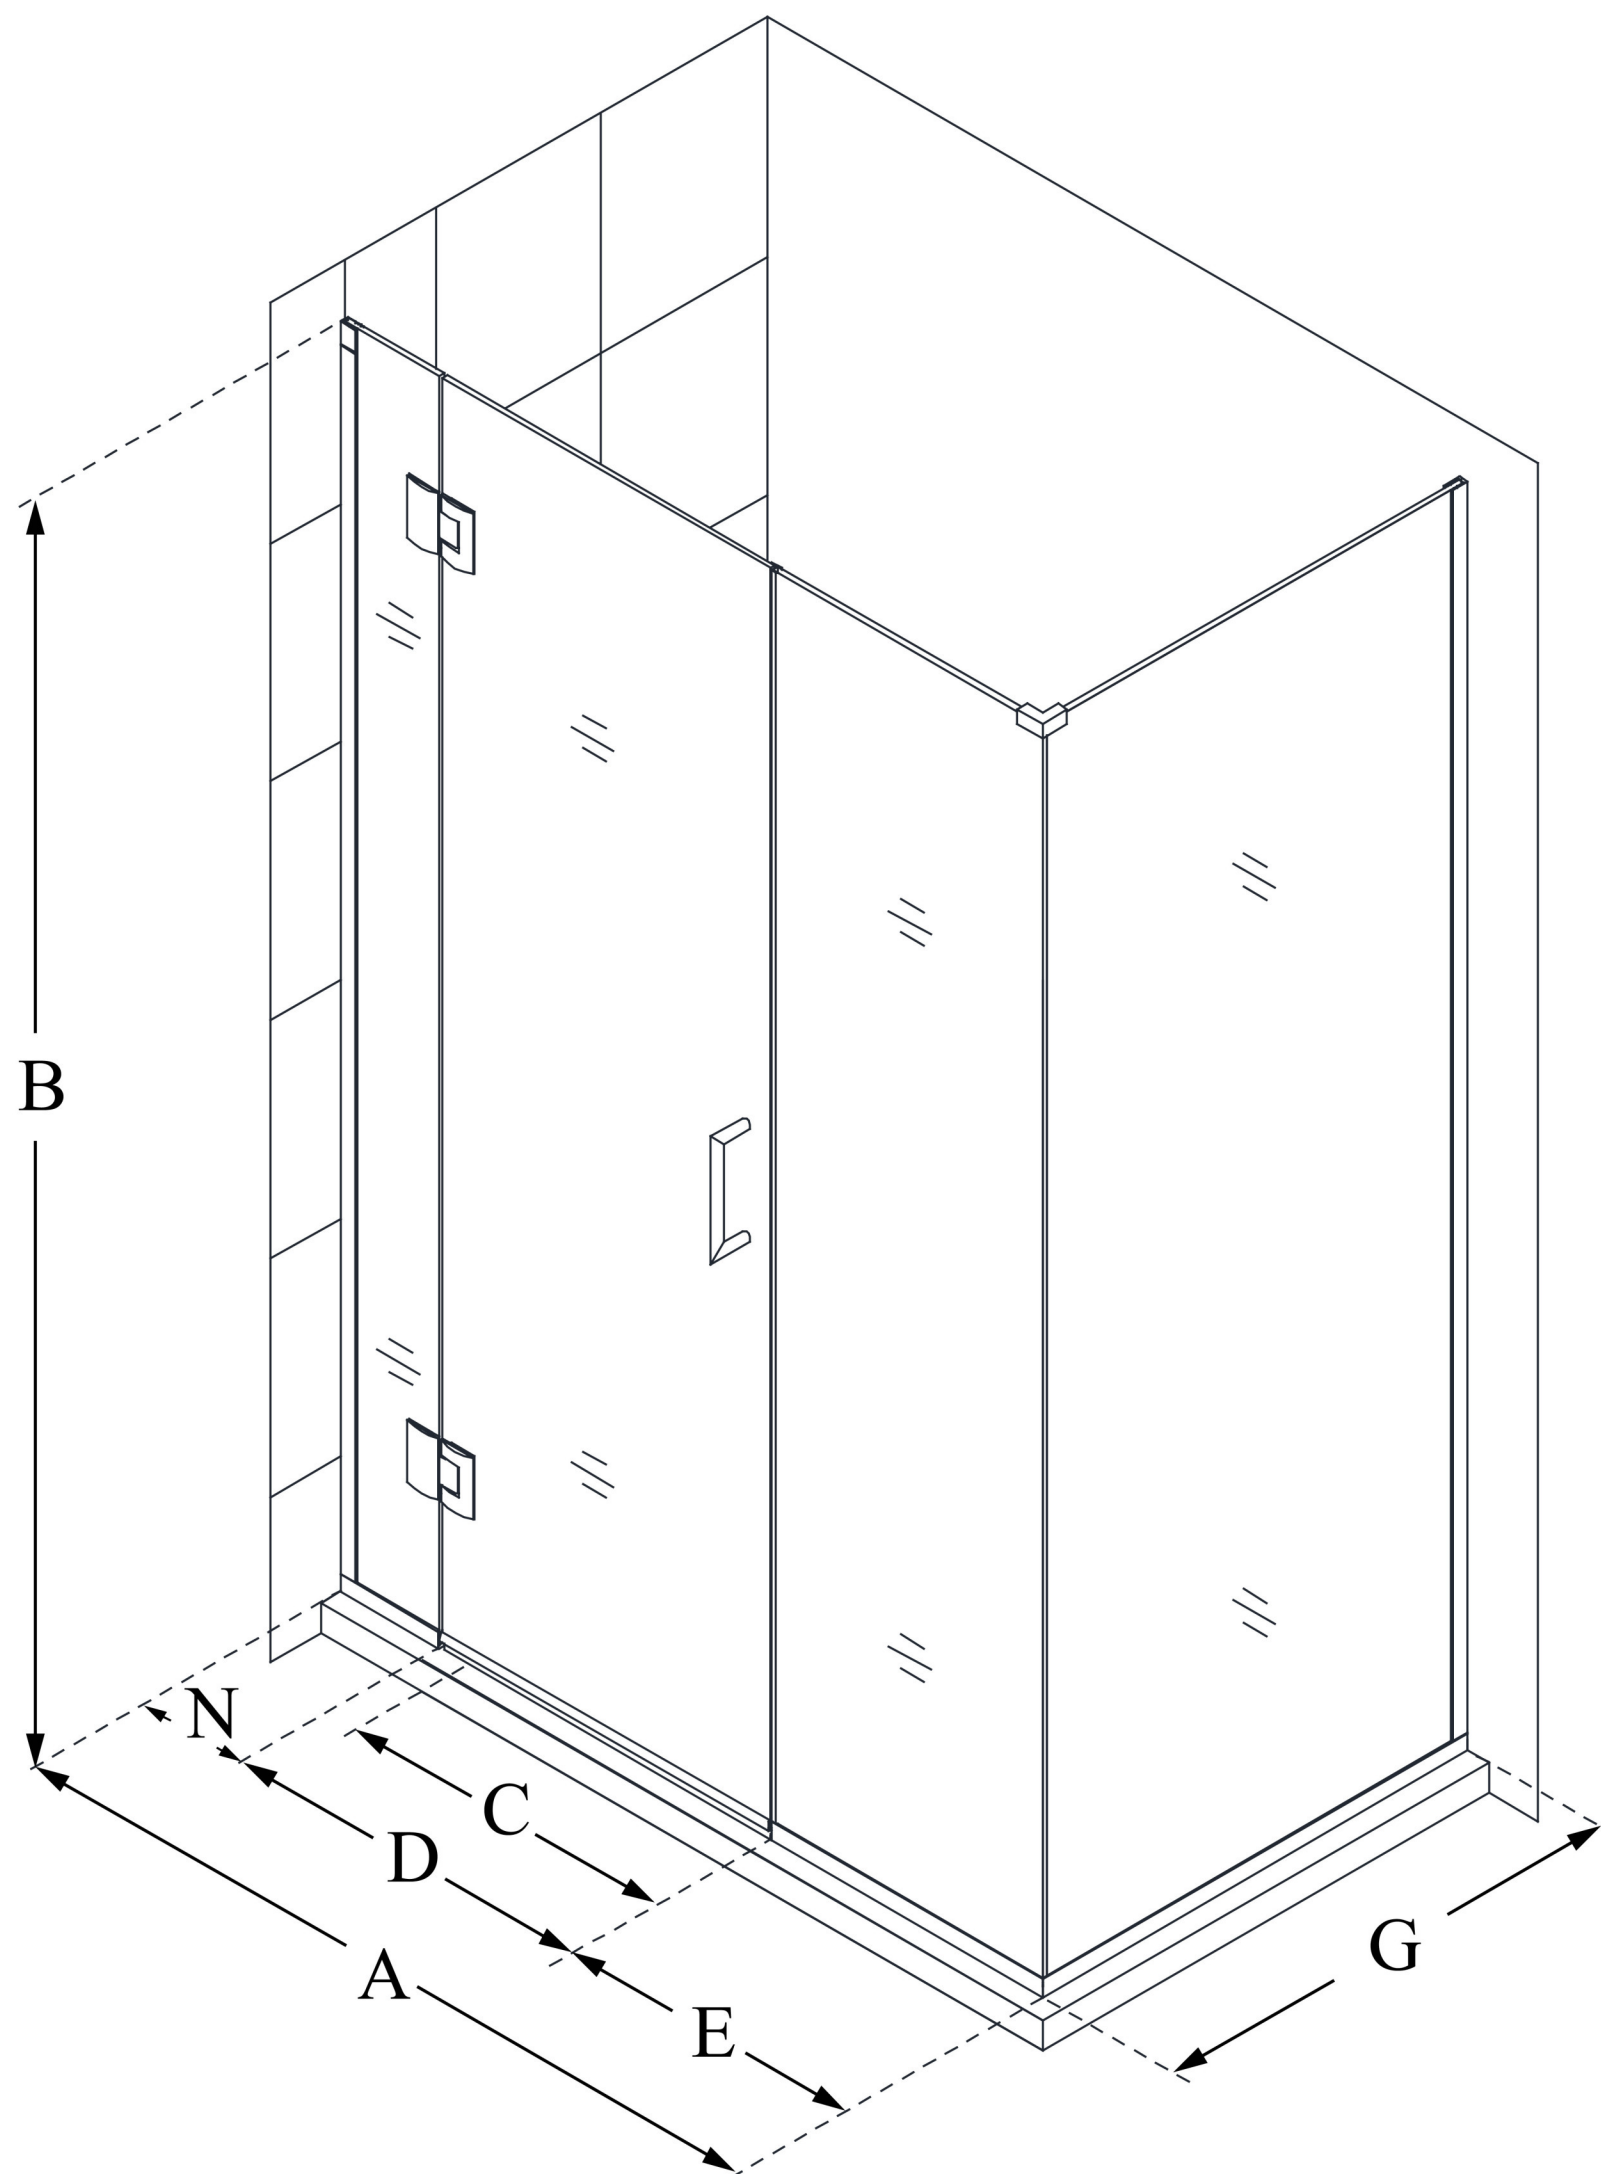

## UNIDOOR-X

DreamLine Unidoor-X 48 in. W x  
30 3/8 in. D x 72 in. H Frameless  
Hinged Shower Enclosure, Clear  
Glass

**SWING DOOR**

### CONFIGURATION DIMENSIONS:

**A: 48 in.**

MODEL WIDTH

**B: 72 in.**

MODEL HEIGHT

**C: 27 in.**

ACCESS WIDTH

**D: 28 in.**

DOOR WIDTH

**E: 14 in.**

INLINE PANEL WIDTH

**G: 30 3/8 in.**

RETURN PANEL WIDTH

**N: 6 in.**

HINGE PANEL WIDTH

DreamLine reserves the right to update or modify the hardware or materials pictured without prior notice for the purpose of product improvement and customer satisfaction.